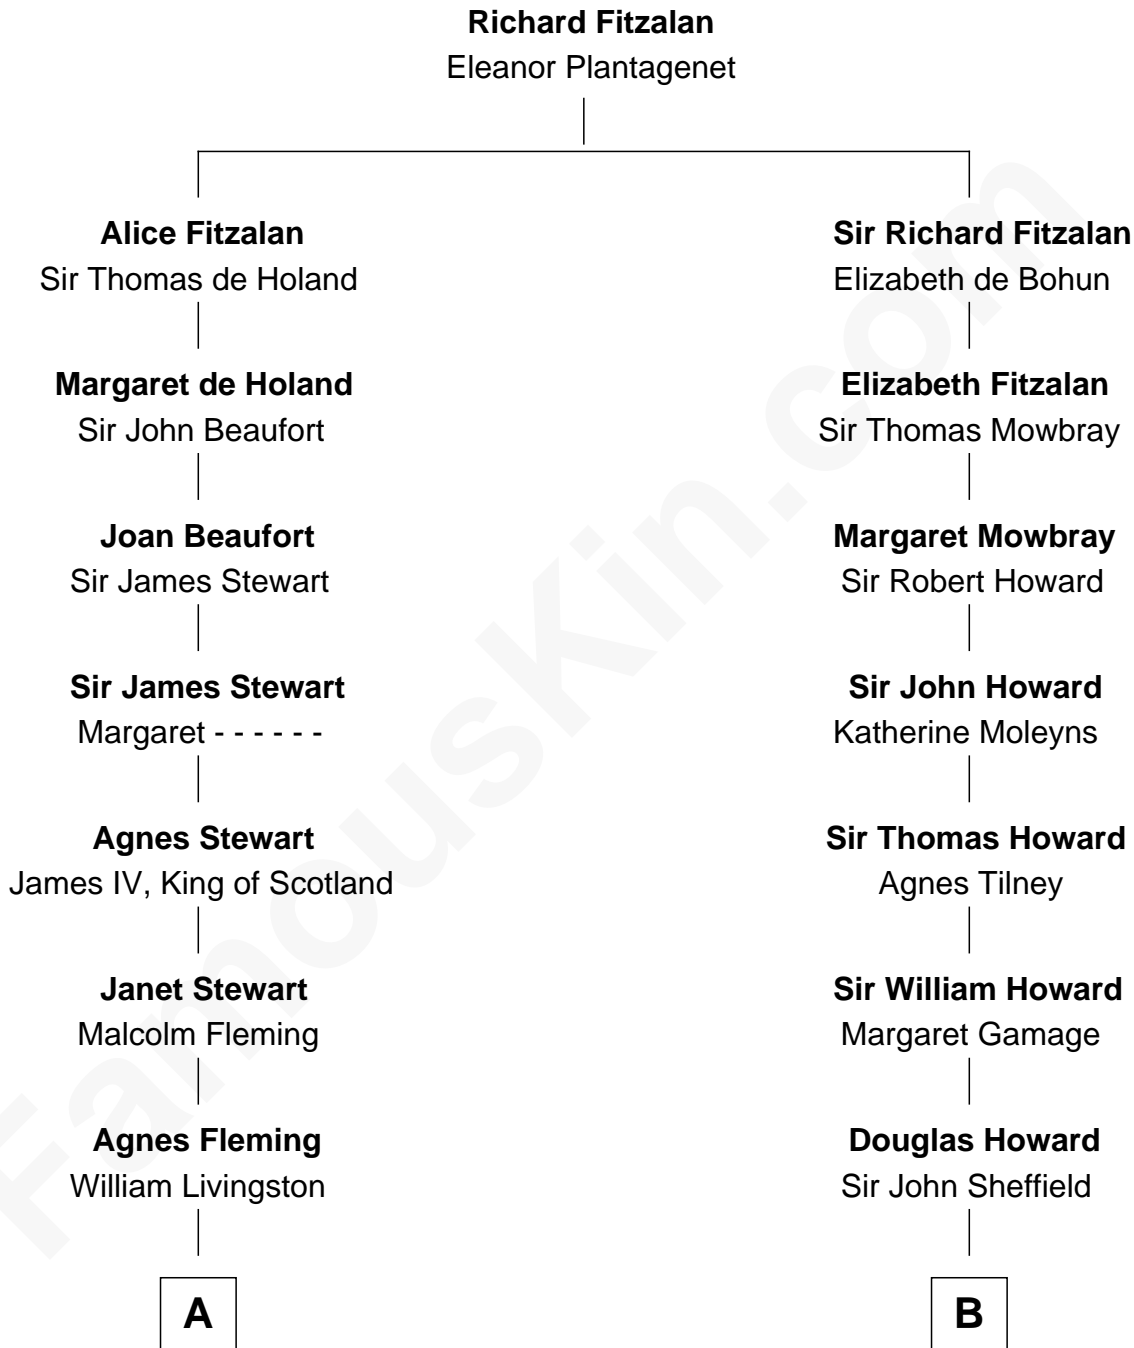

## Relationship Chart of

### Howard Dean

79th Governor of Vermont

19th cousin 2 times removed of

### Ellen DeGeneres

Comedienne and TV Personality

**C**

**James William Maitland**

Sylvia Wigglesworth

**Andrea Belden Maitland**

Howard Brush Dean

**Howard Dean**