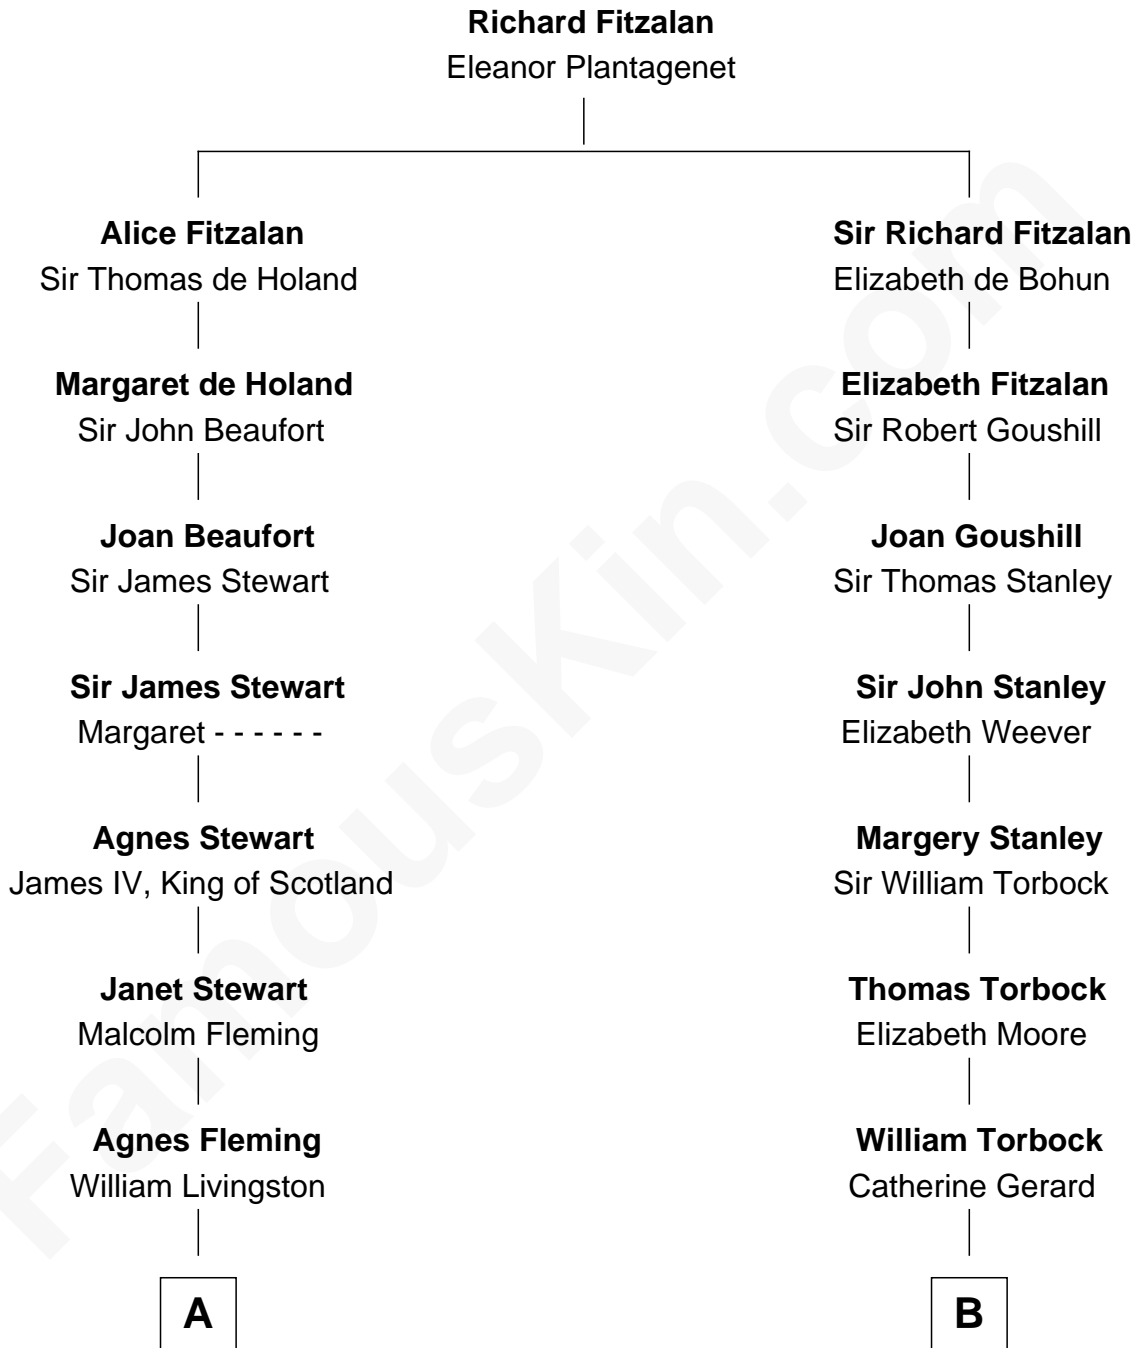

FamousKin.com

Relationship Chart of

Howard Dean

79th Governor of Vermont

17th cousin 2 times removed of

Buckminster Fuller

Author, Architect, and Inventor

C

James William Maitland

Sylvia Wigglesworth

Andrea Belden Maitland

Howard Brush Dean

Howard Dean

79th Governor of Vermont

FamousKin.com