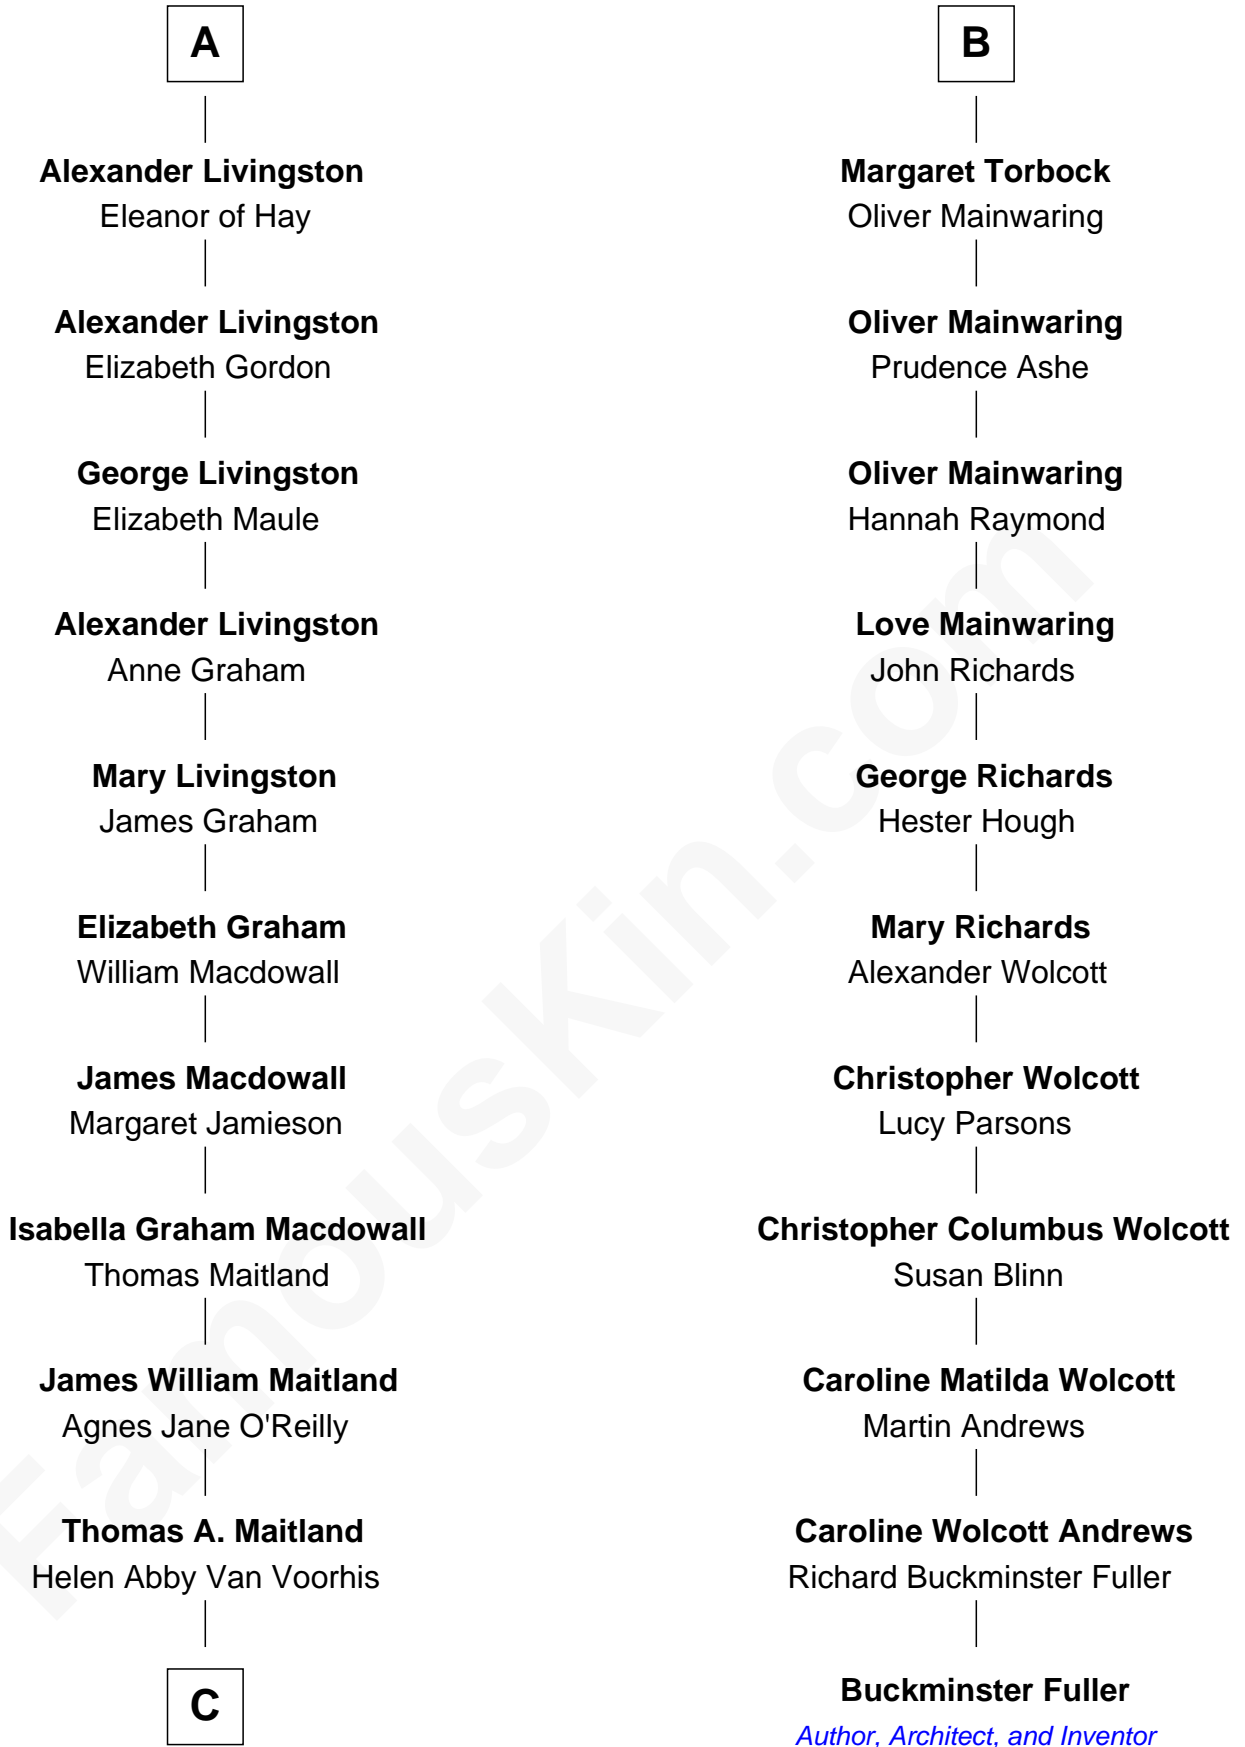

FamousKin.com

Relationship Chart of

Howard Dean

79th Governor of Vermont

17th cousin 2 times removed of

Buckminster Fuller

Author, Architect, and Inventor

C

James William Maitland

Sylvia Wigglesworth

Andrea Belden Maitland

Howard Brush Dean

Howard Dean

79th Governor of Vermont

FamousKin.com