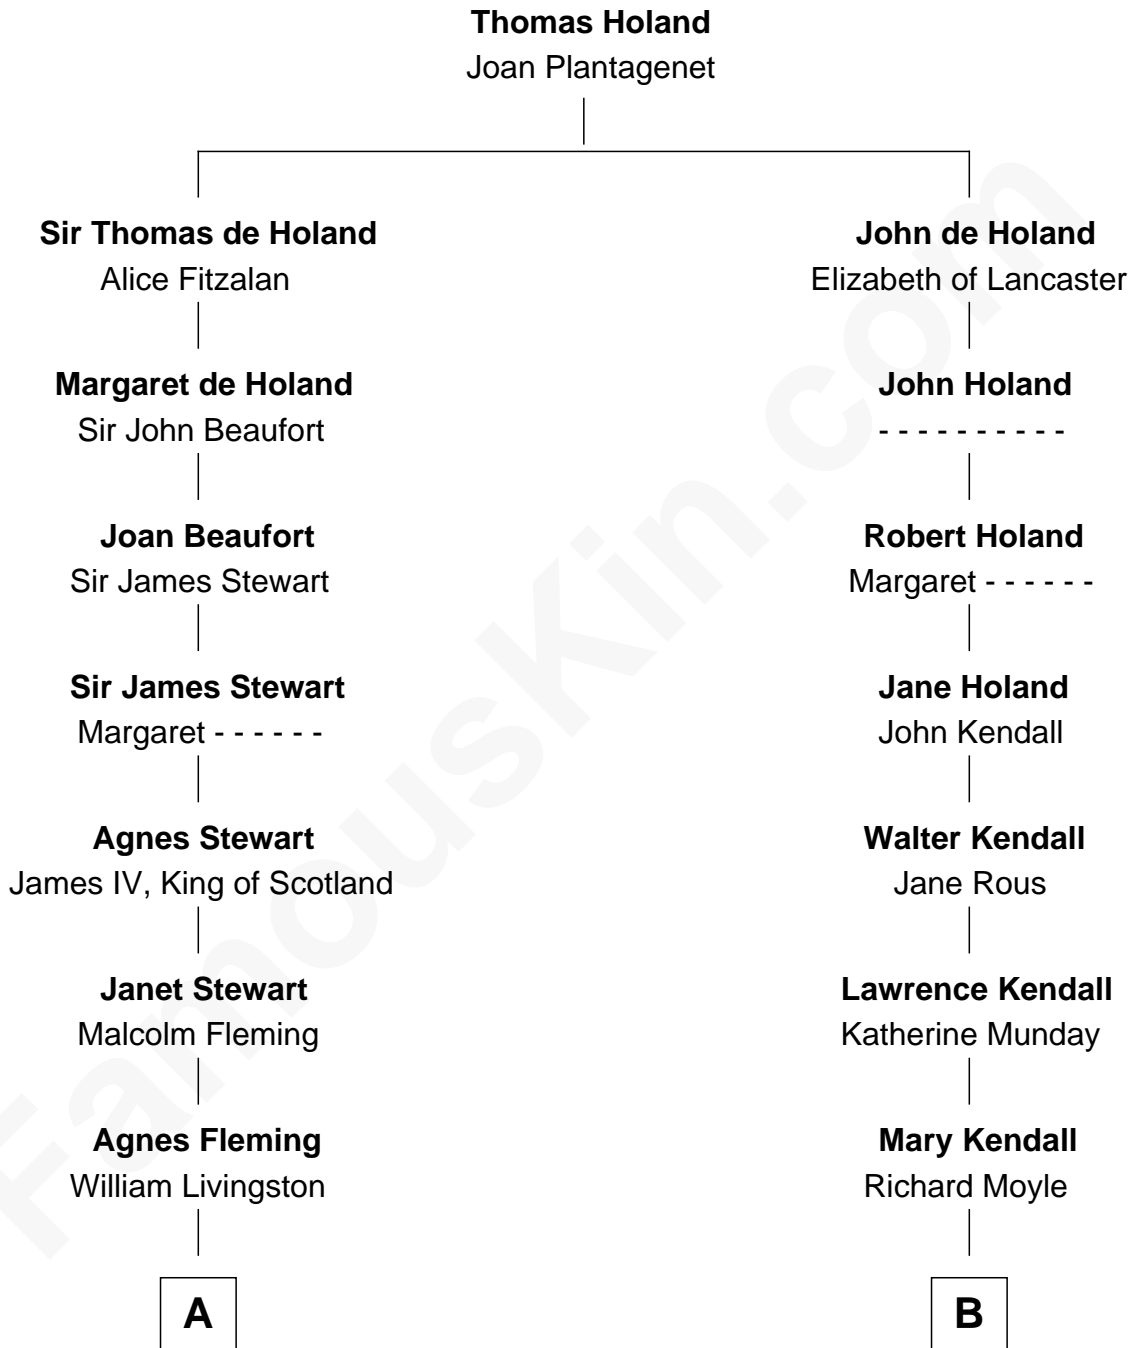

FamousKin.com

Relationship Chart of

Howard Dean

79th Governor of Vermont

17th cousin 2 times removed of

Buckminster Fuller

Author, Architect, and Inventor

C

—
James William Maitland

Sylvia Wigglesworth

—
Andrea Belden Maitland

Howard Brush Dean

—
Howard Dean

79th Governor of Vermont

FamousKin.com