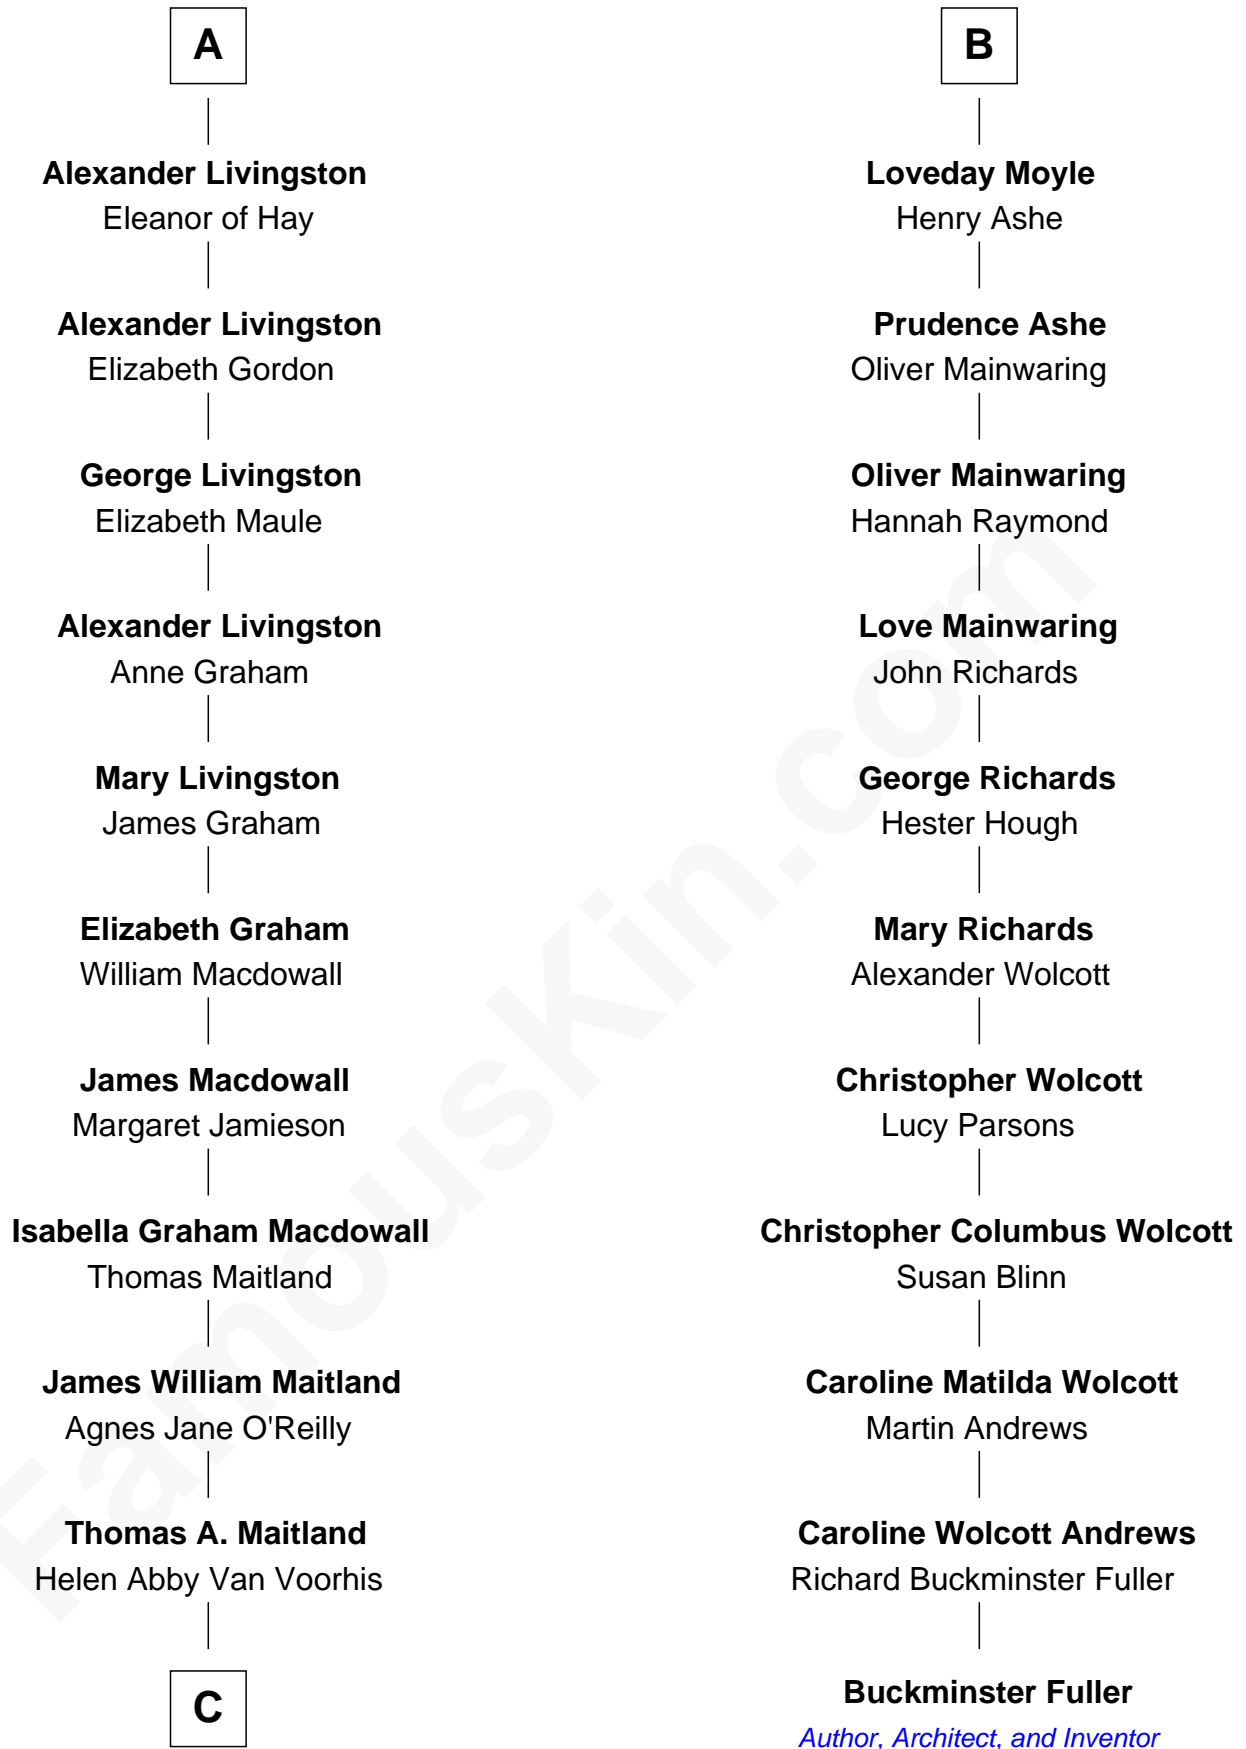

FamousKin.com

Relationship Chart of

Howard Dean

79th Governor of Vermont

17th cousin 2 times removed of

Buckminster Fuller

Author, Architect, and Inventor

C

—
James William Maitland

Sylvia Wigglesworth

—
Andrea Belden Maitland

Howard Brush Dean

—
Howard Dean

79th Governor of Vermont

FamousKin.com