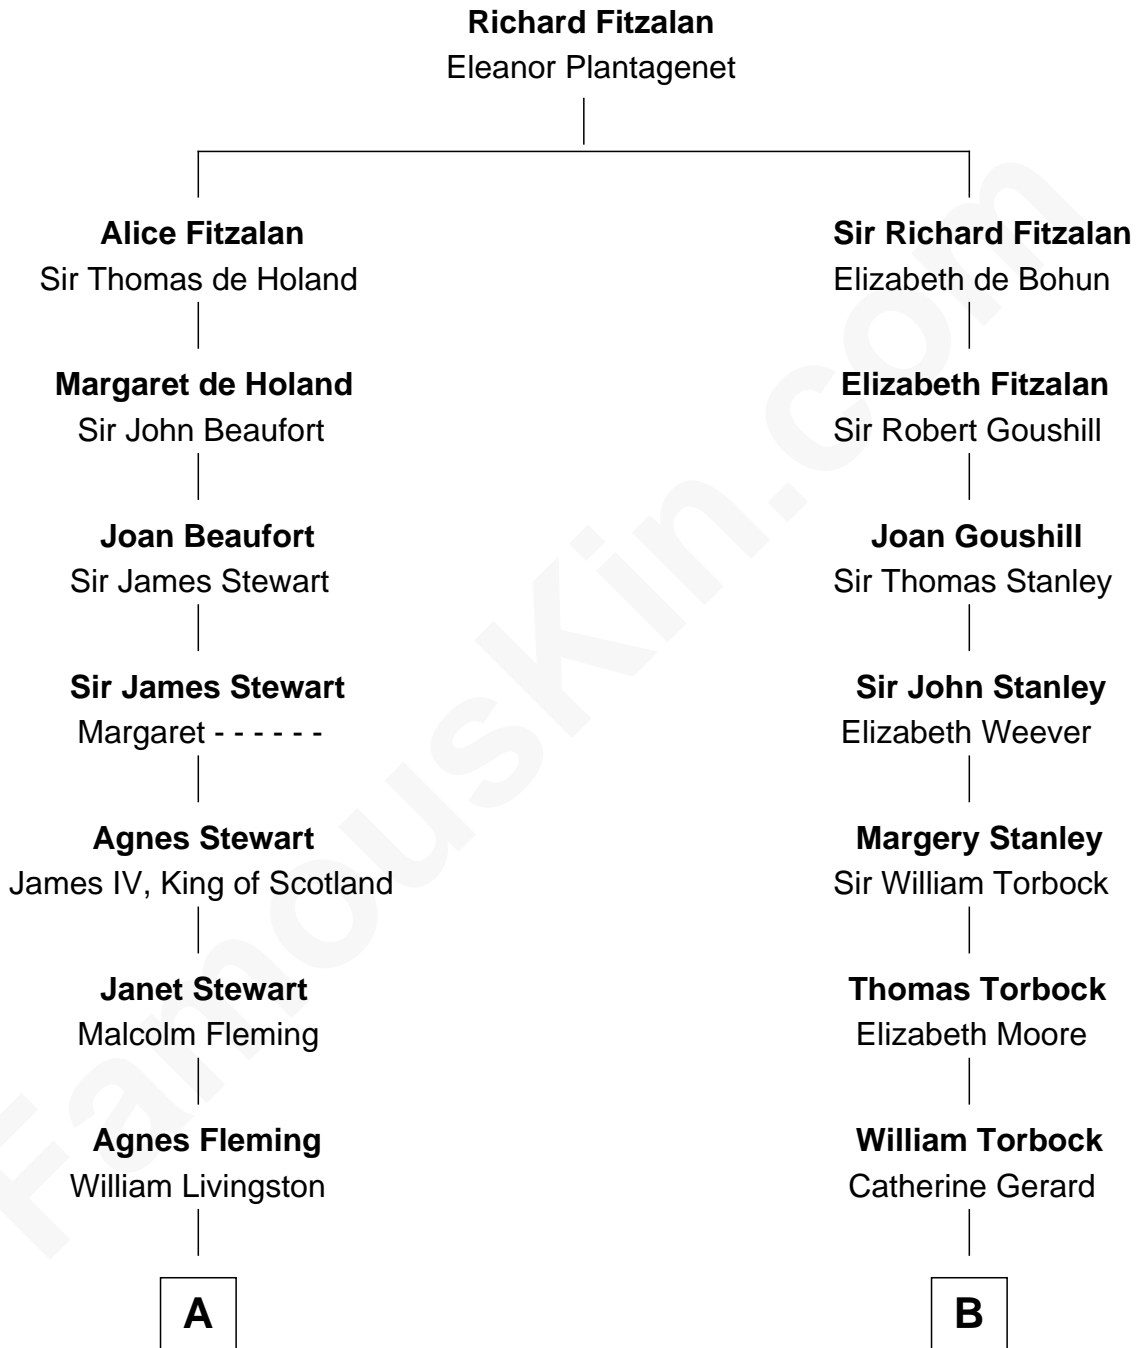

FamousKin.com

Relationship Chart of

Howard Dean

79th Governor of Vermont

17th cousin 2 times removed of

Thomas Hunt Morgan

Nobel Prize Winner in Physiology or Medicine

C

—
James William Maitland

Sylvia Wigglesworth

—
Andrea Belden Maitland

Howard Brush Dean

—
Howard Dean

79th Governor of Vermont