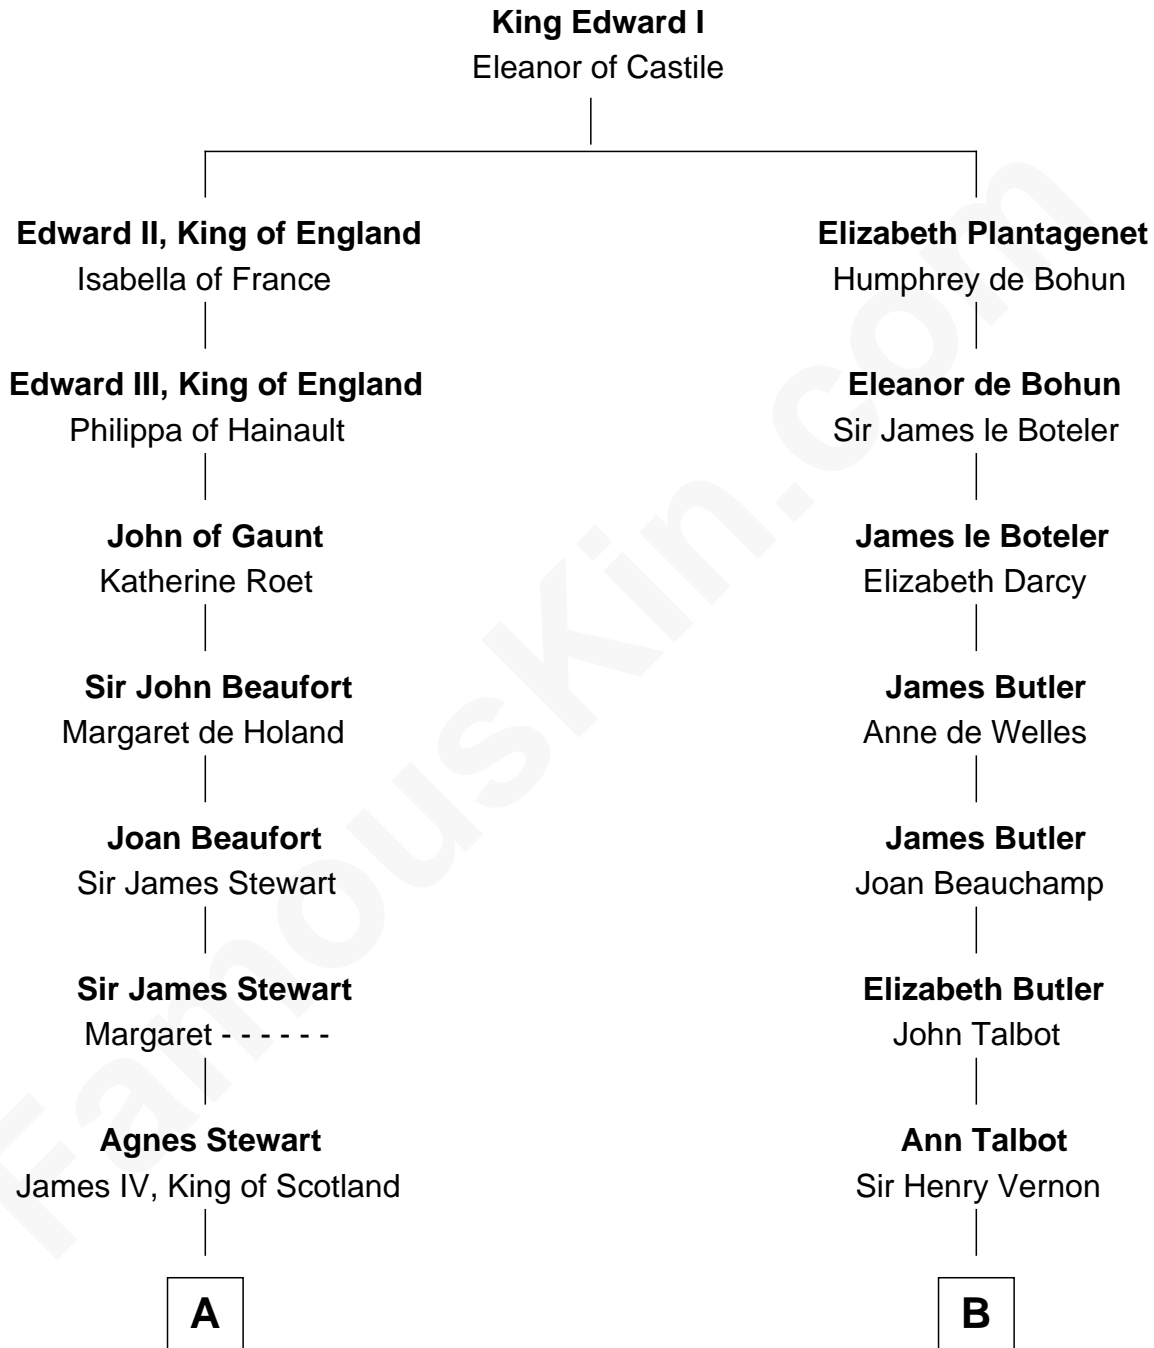

FamousKin.com Relationship Chart of

Howard Dean

79th Governor of Vermont

19th cousin 2 times removed of

Marjorie Post

Founder of General Foods

C

James William Maitland

Agnes Jane O'Reilly

Thomas A. Maitland

Helen Abby Van Voorhis

James William Maitland

Sylvia Wigglesworth

Andrea Belden Maitland

Howard Brush Dean

Howard Dean