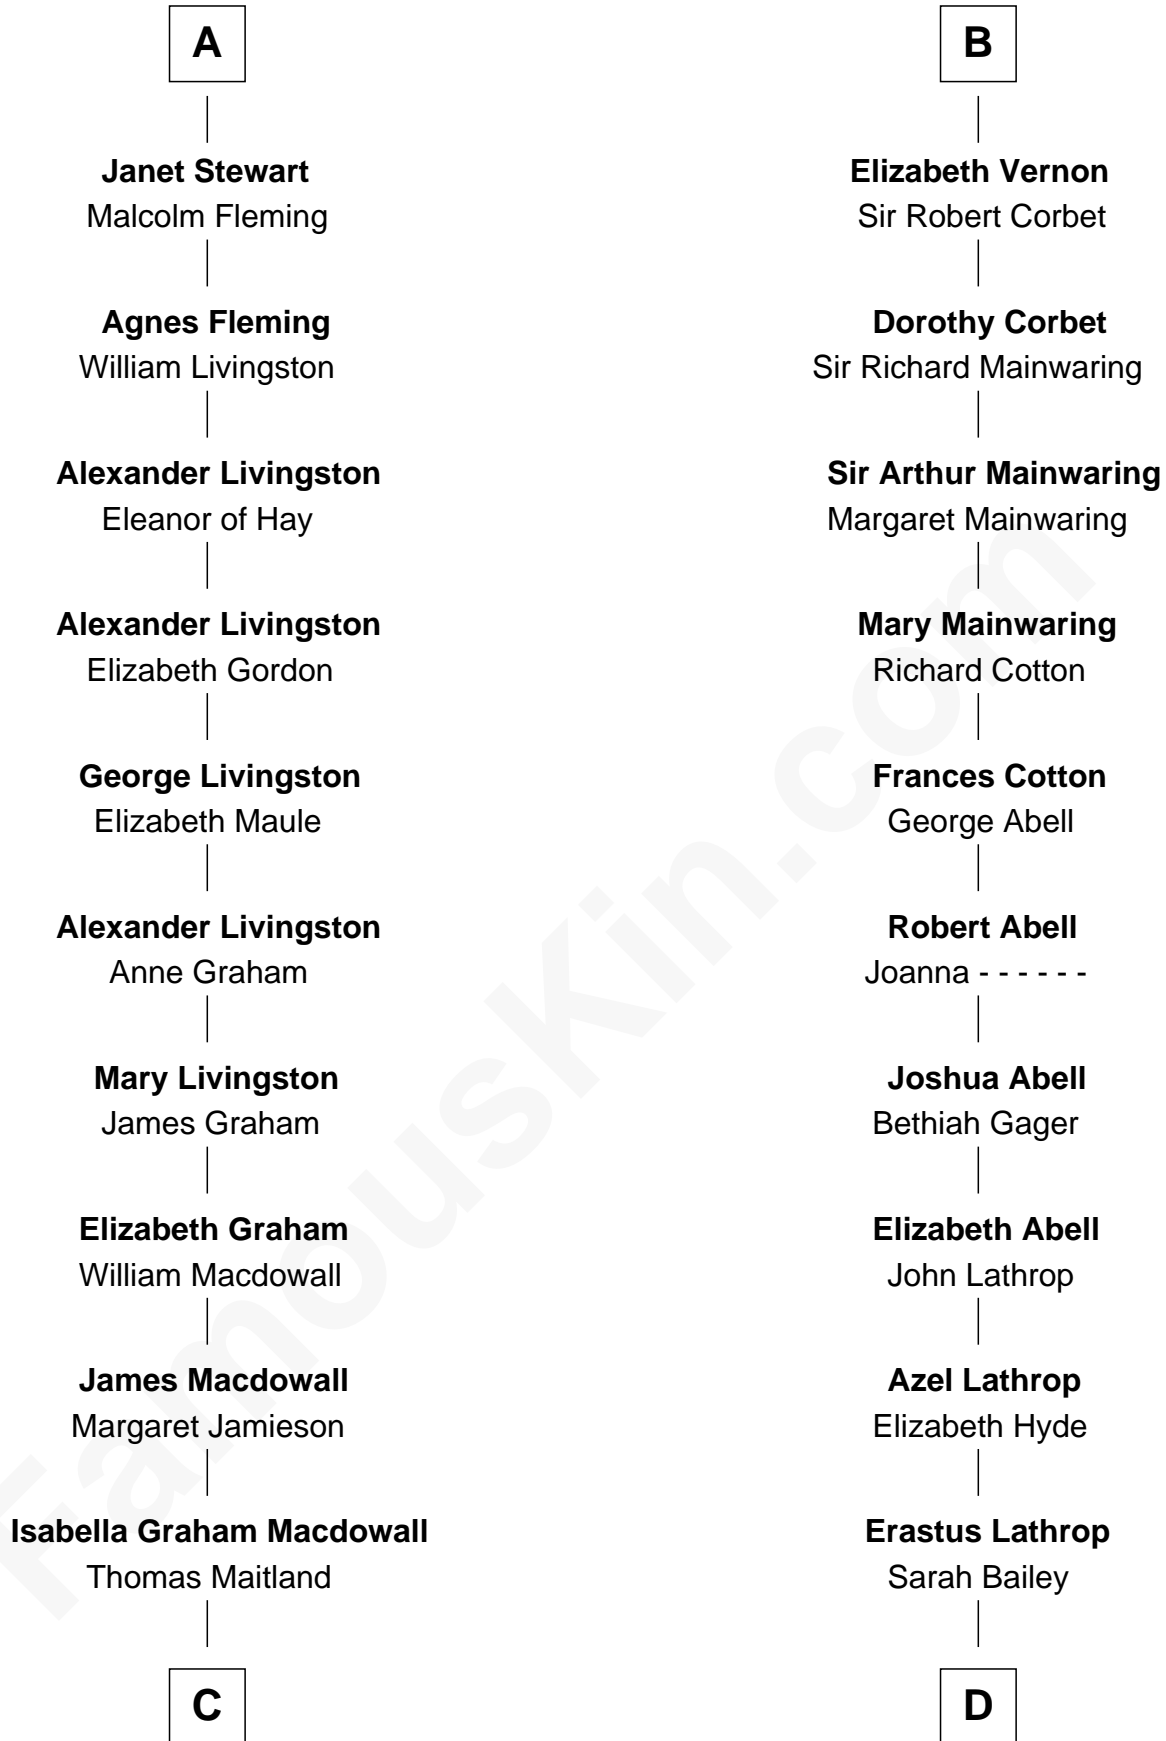

FamousKin.com Relationship Chart of

Howard Dean

79th Governor of Vermont

19th cousin 2 times removed of

Marjorie Post

Founder of General Foods

C

James William Maitland

Agnes Jane O'Reilly

Thomas A. Maitland

Helen Abby Van Voorhis

James William Maitland

Sylvia Wigglesworth

Andrea Belden Maitland

Howard Brush Dean

Howard Dean