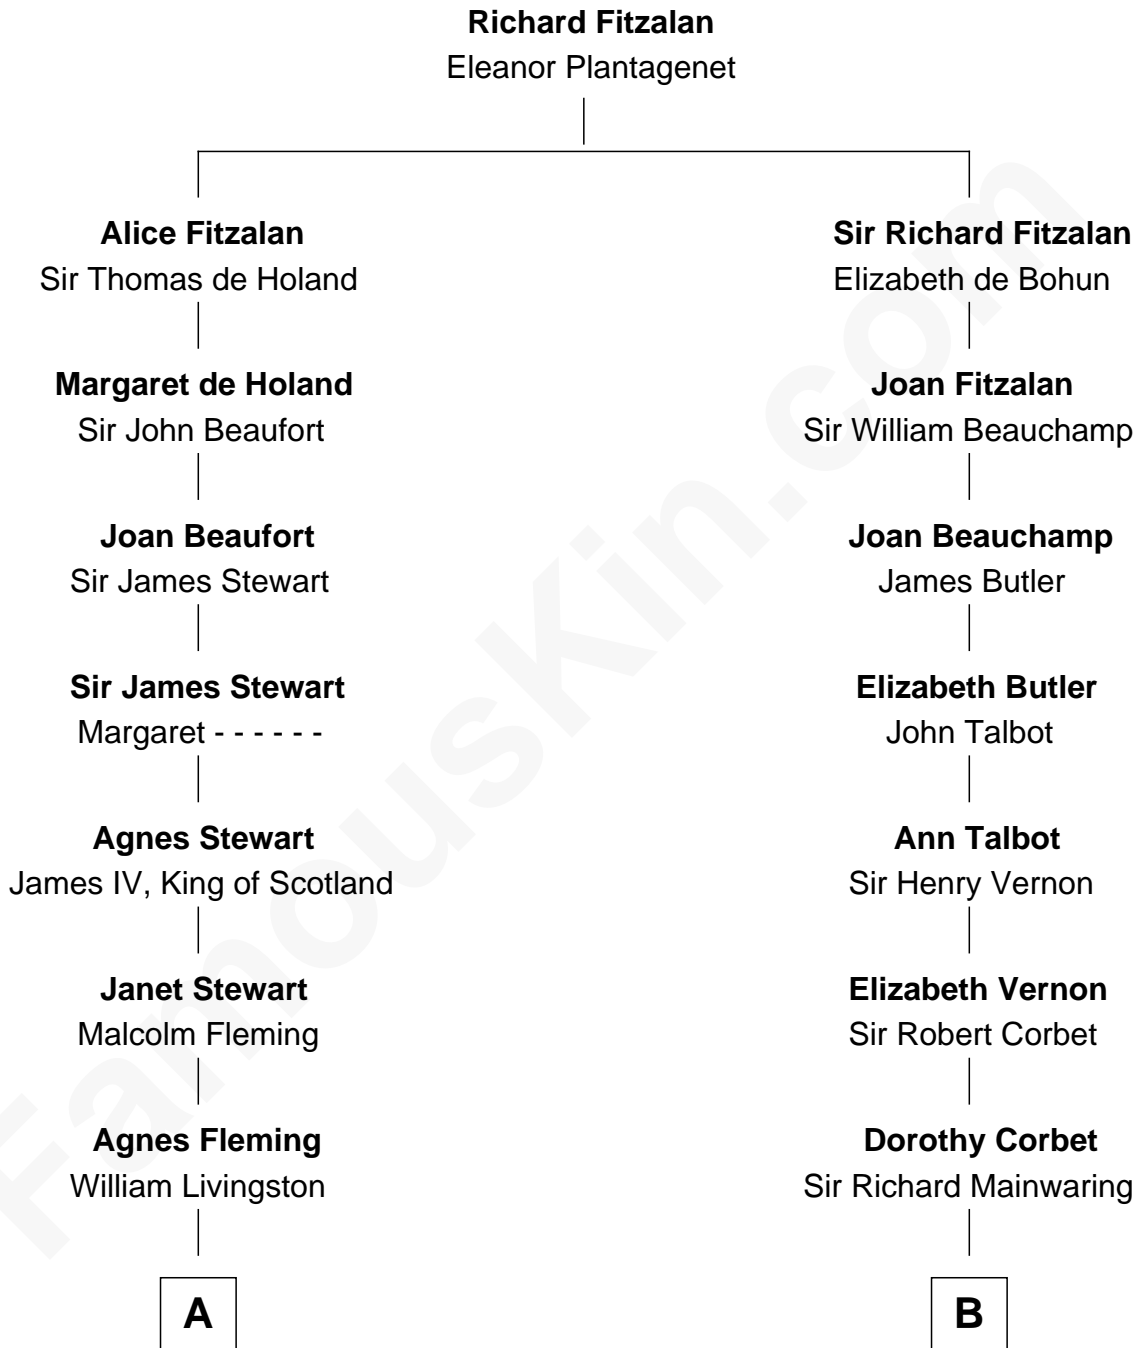

# FamousKin.com Relationship Chart of

**Howard Dean**

*79th Governor of Vermont*

17th cousin 2 times removed of

**Marjorie Post**

*Founder of General Foods*

**C**

—  
**James William Maitland**

Sylvia Wigglesworth

—  
**Andrea Belden Maitland**

Howard Brush Dean

—  
**Howard Dean**

*79th Governor of Vermont*

FamousKin.com