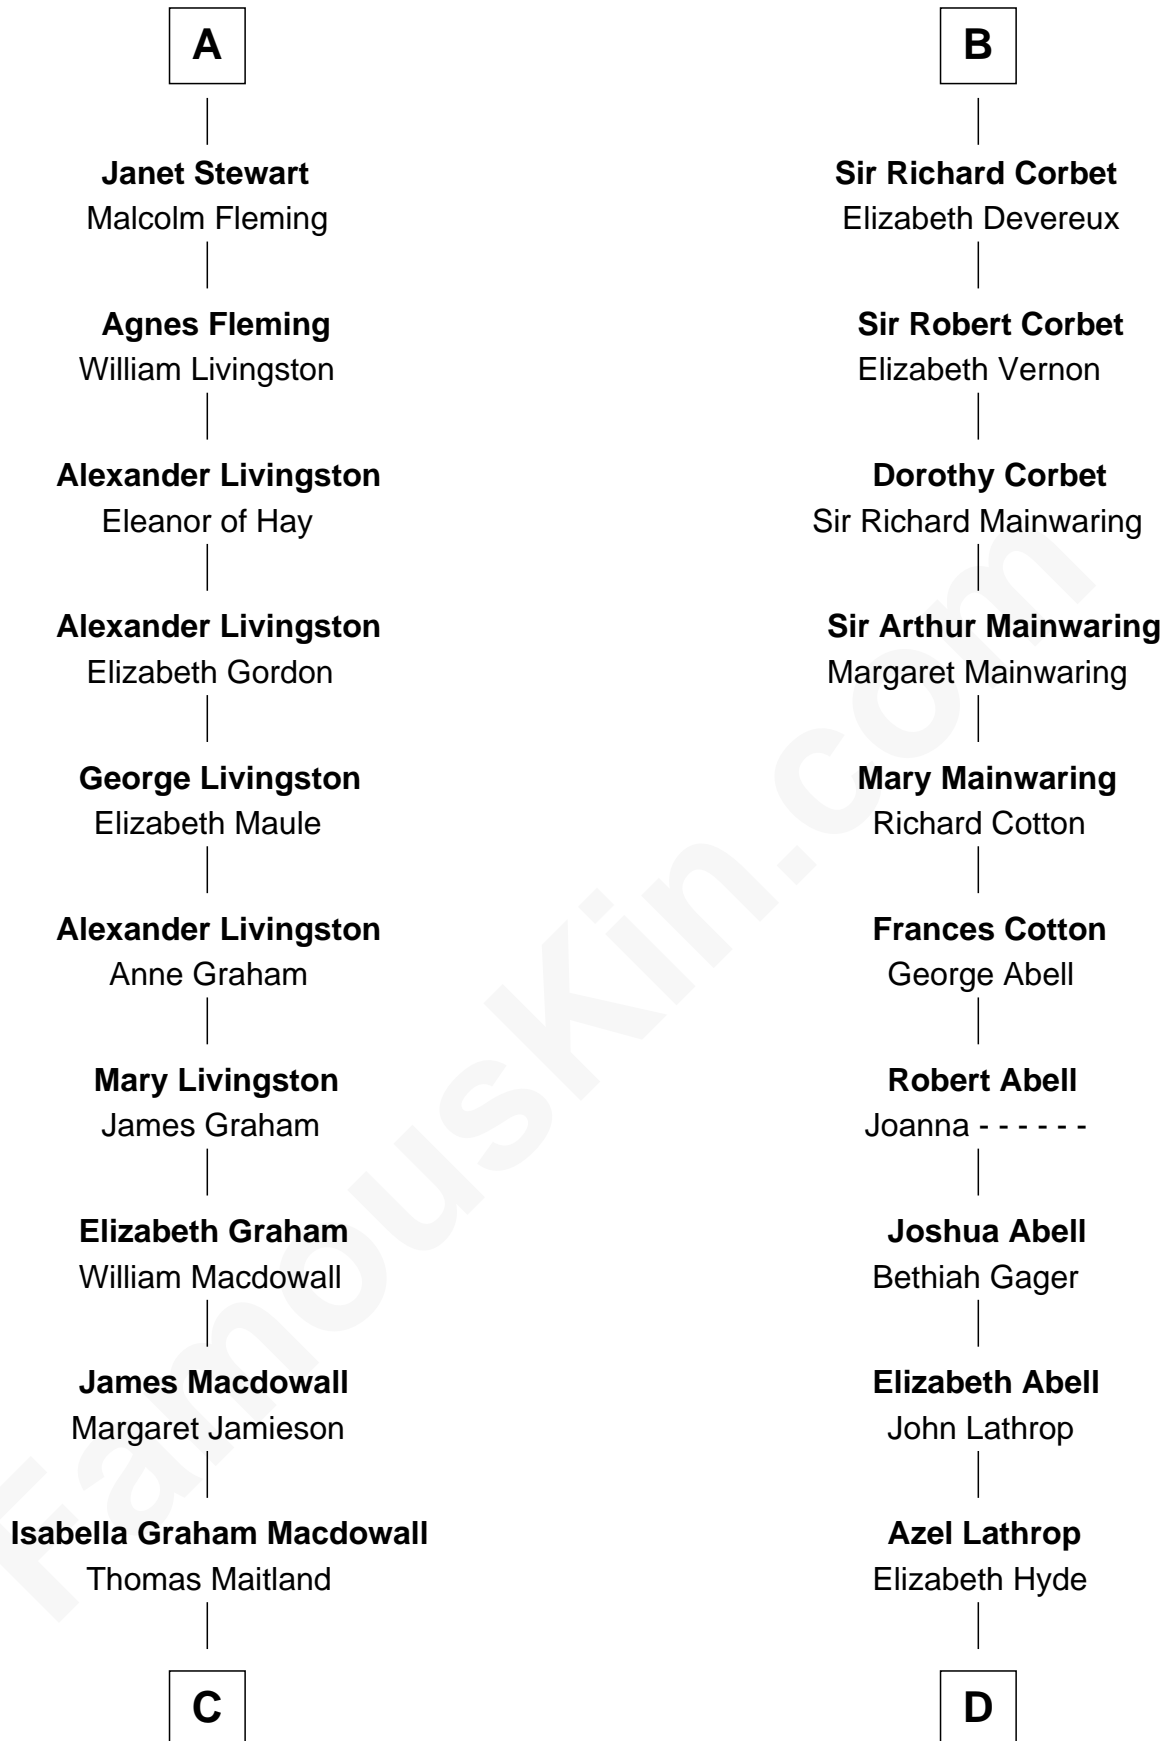

FamousKin.com

Relationship Chart of

Howard Dean

79th Governor of Vermont

20th cousin 1 time removed of

Marjorie Post

Founder of General Foods

C

James William Maitland

Agnes Jane O'Reilly

Thomas A. Maitland

Helen Abby Van Voorhis

James William Maitland

Sylvia Wigglesworth

Andrea Belden Maitland

Howard Brush Dean

Howard Dean

79th Governor of Vermont

D

Erastus Lathrop

Sarah Bailey

Caroline Cushman Lathrop

Charles Rollin Post

Charles William Post