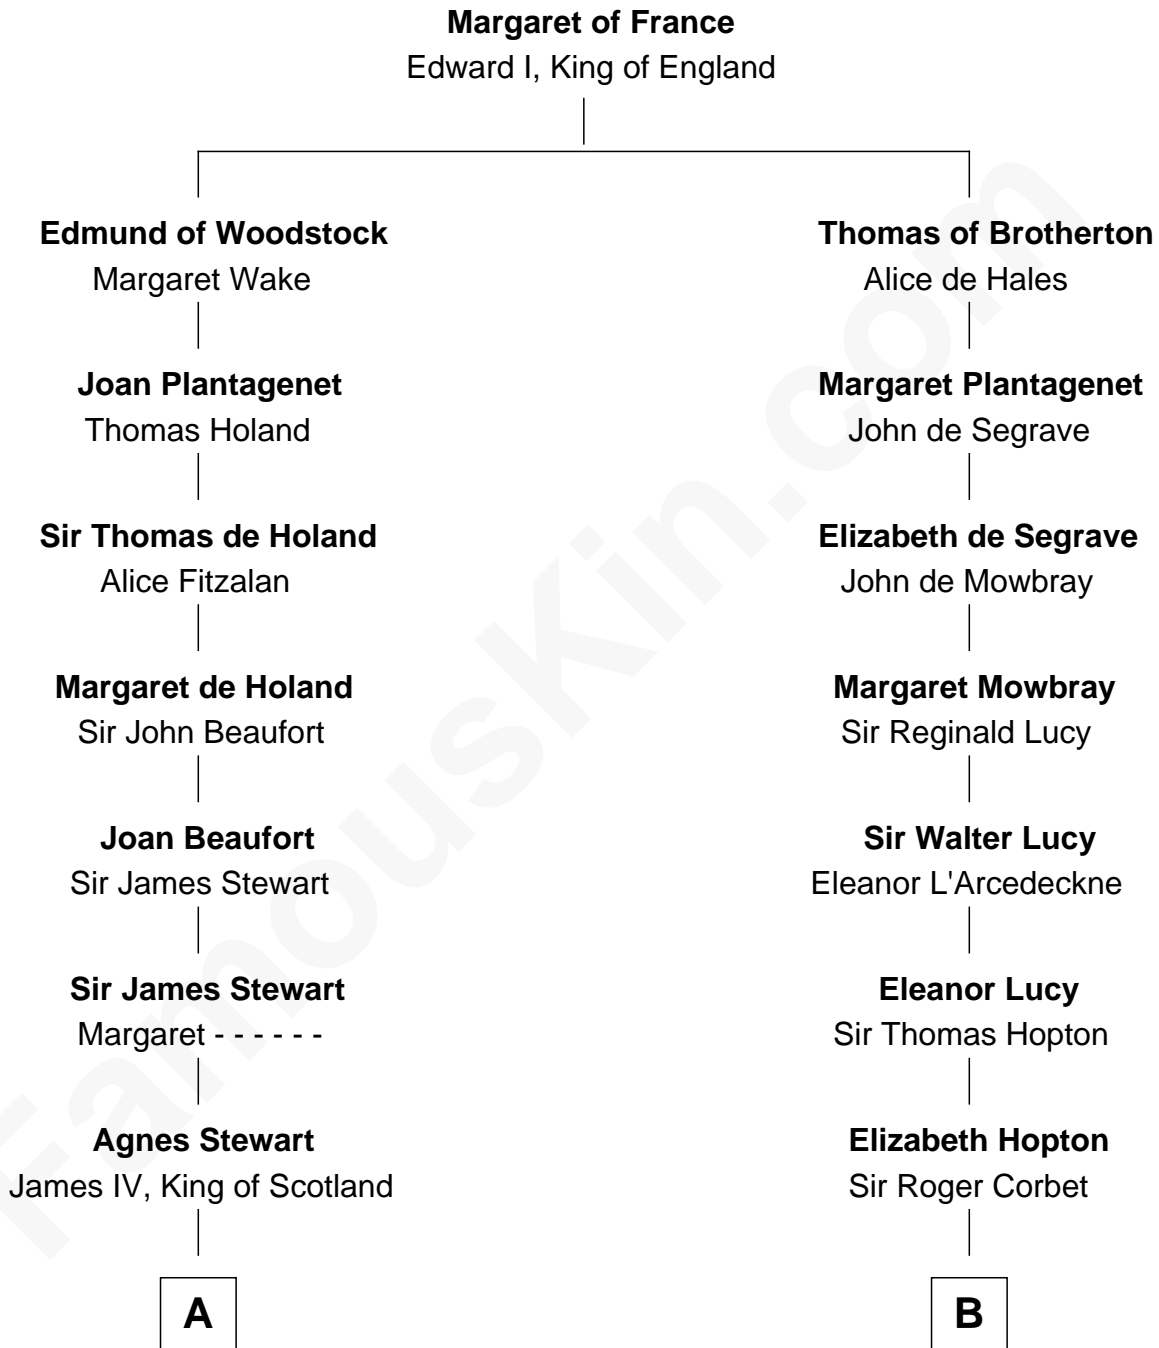

FamousKin.com

Relationship Chart of

Howard Dean

79th Governor of Vermont

20th cousin 1 time removed of

Marjorie Post

Founder of General Foods

C

James William Maitland

Agnes Jane O'Reilly

Thomas A. Maitland

Helen Abby Van Voorhis

James William Maitland

Sylvia Wigglesworth

Andrea Belden Maitland

Howard Brush Dean

Howard Dean

79th Governor of Vermont

D

Erastus Lathrop

Sarah Bailey

Caroline Cushman Lathrop

Charles Rollin Post

Charles William Post

Elle Letitia Merriweather

Marjorie Post

Founder of General Foods