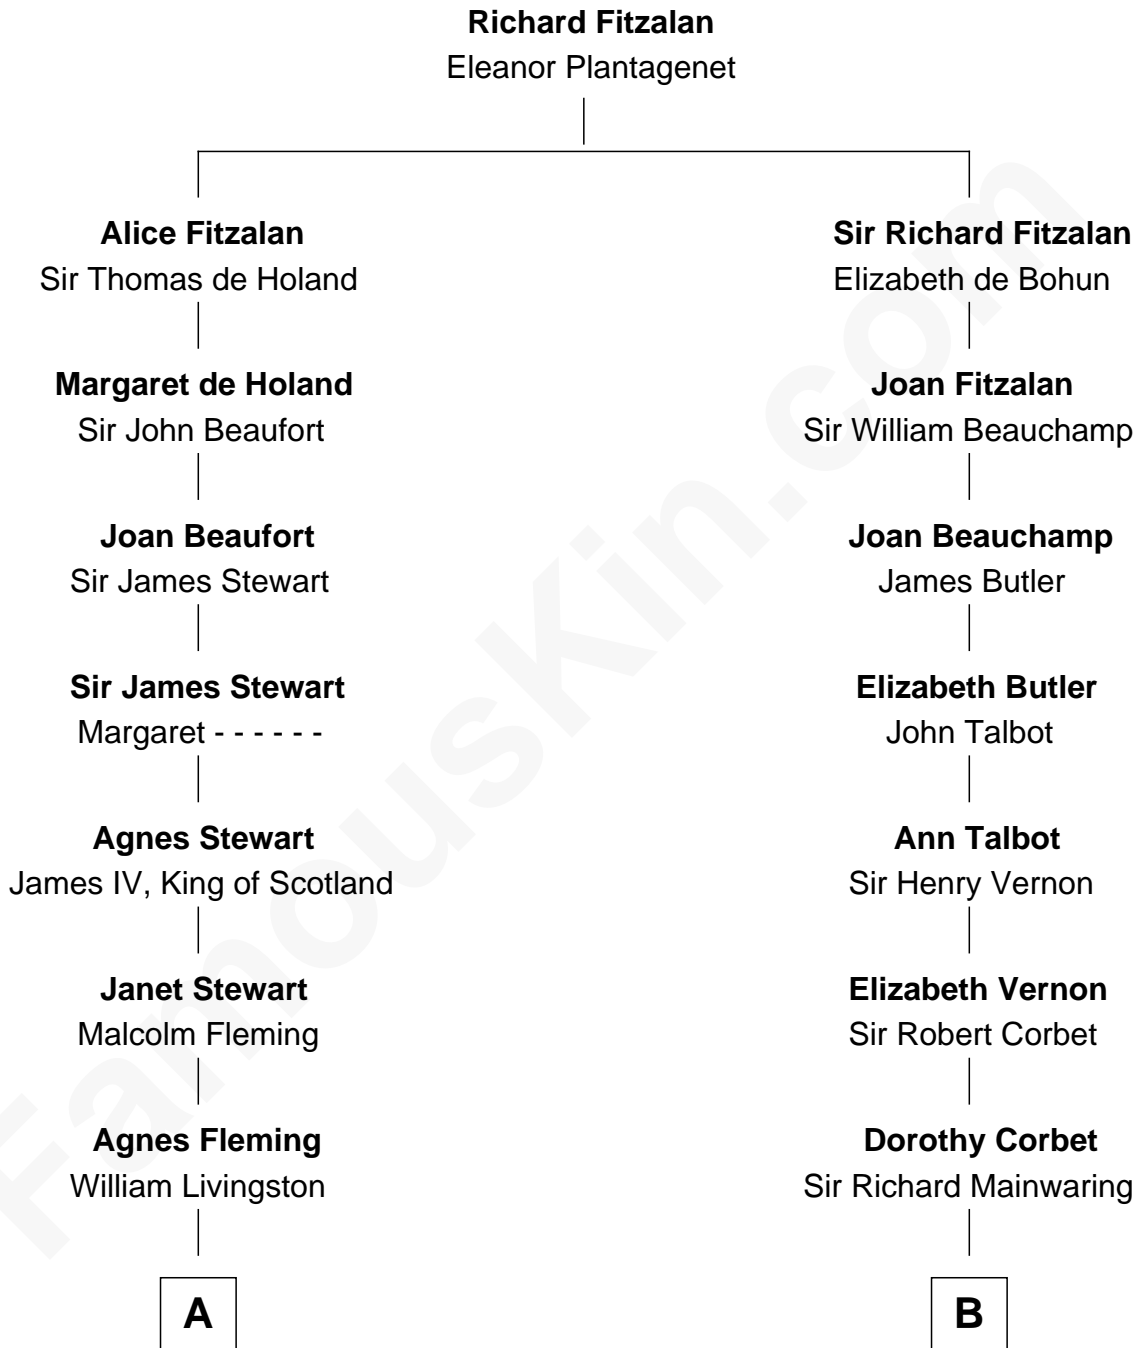

FamousKin.com Relationship Chart of

Howard Dean

79th Governor of Vermont

16th cousin 3 times removed of

C. W. Post

Founder of Post Cereals

C

—
James William Maitland

Sylvia Wigglesworth

—
Andrea Belden Maitland

Howard Brush Dean

—
Howard Dean

79th Governor of Vermont

FamousKin.com