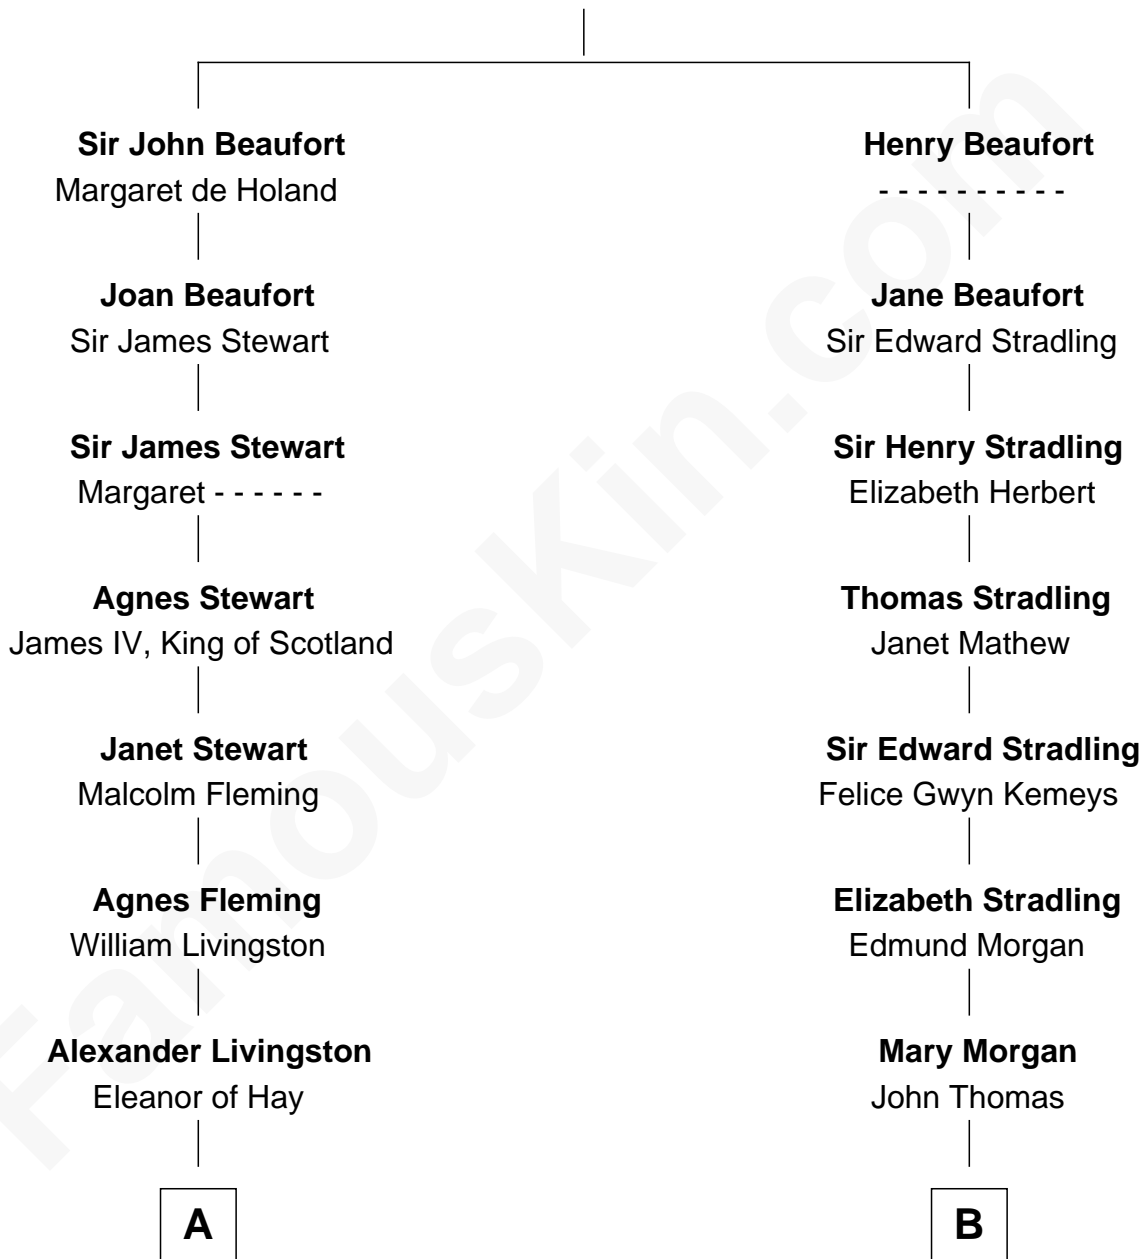

FamousKin.com Relationship Chart of

Howard Dean

79th Governor of Vermont

18th cousin 2 times removed of

Sally Ride

1st American Woman in Space

John of Gaunt

Katherine Roet

C

Andrea Belden Maitland

Howard Brush Dean

Howard Dean

79th Governor of Vermont

D

Charles Everroad Richardson

Blanche Gibson

Jennie Mae Richardson

Thomas Vernam Ride

Dale Burdell Ride

Carol Joyce Anderson

Sally Ride

1st American Woman in Space

FamousKin.com