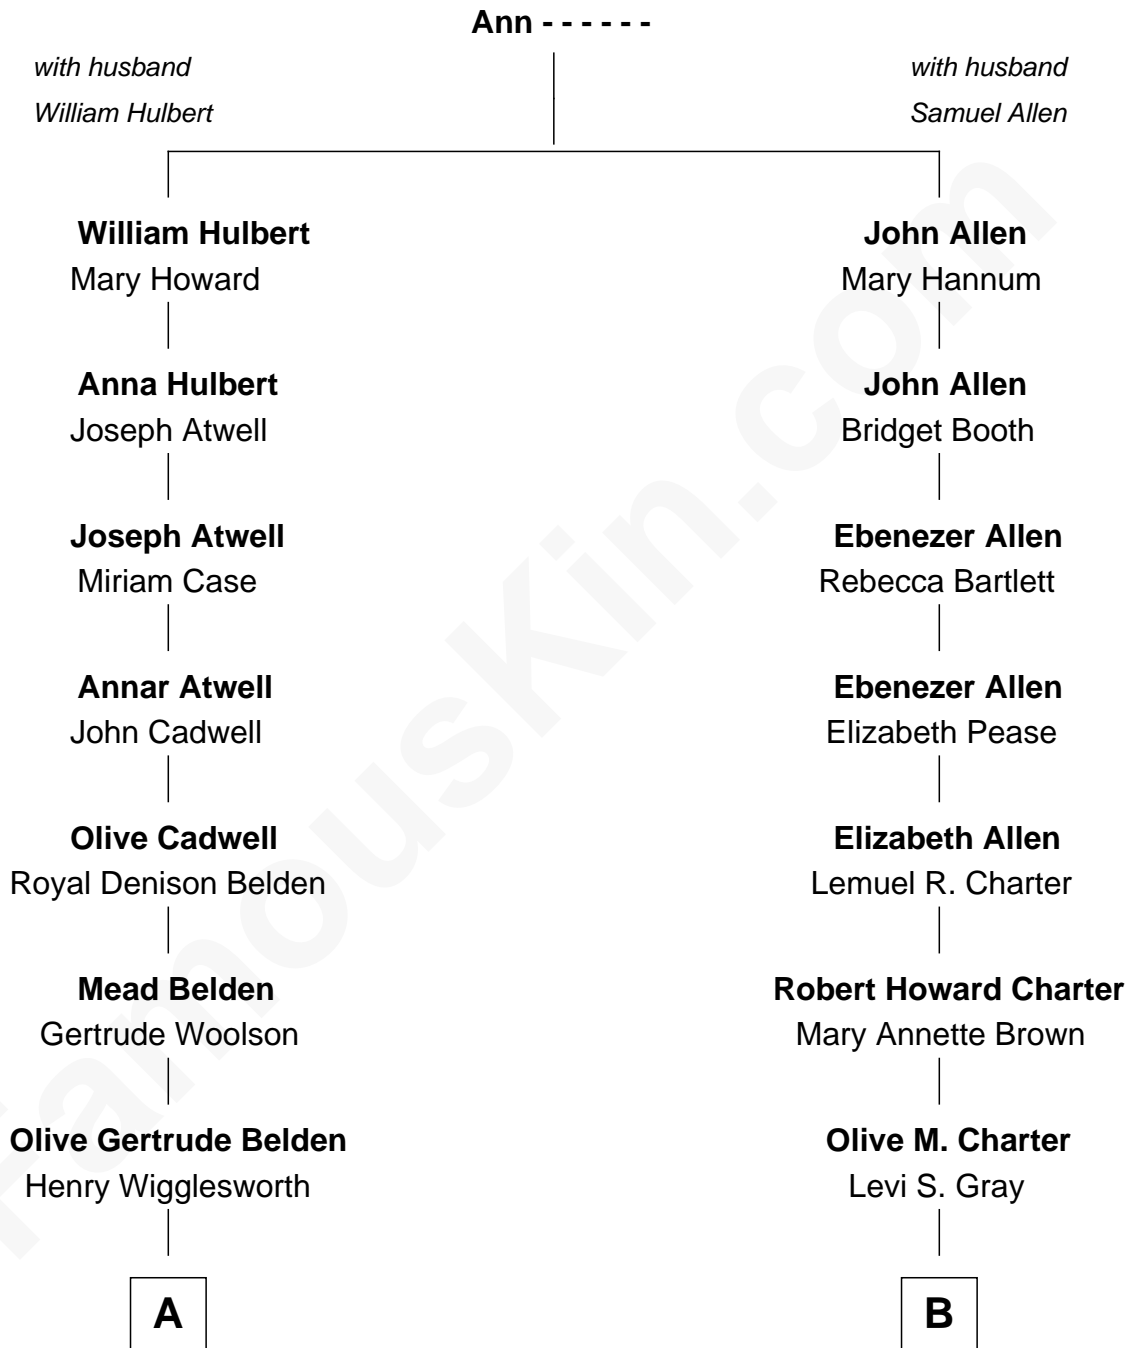

FamousKin.com Relationship Chart of

Howard Dean

79th Governor of Vermont

9th cousin of

Bill Paxton

TV and Movie Actor

A

Sylvia Wigglesworth
James William Maitland

Andrea Belden Maitland
Howard Brush Dean

Howard Dean
79th Governor of Vermont

B

Wayne C. Gray
Leonie Marie Turk

Mary Lou Gray
John Lane Paxton

Bill Paxton
TV and Movie Actor