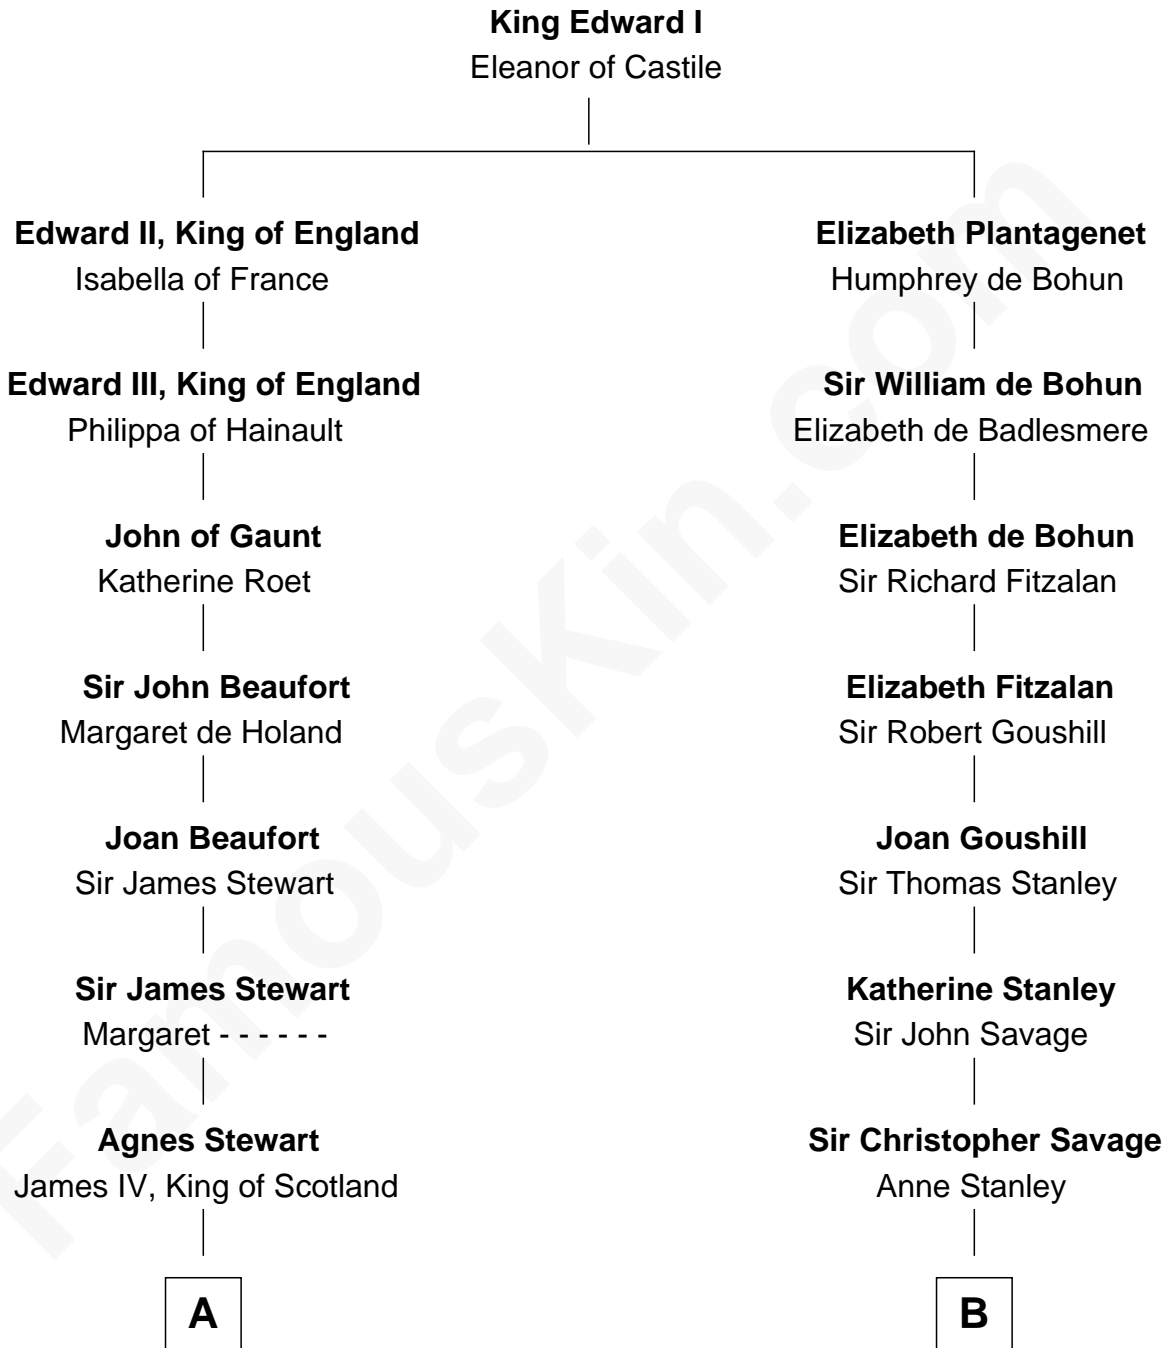

# FamousKin.com Relationship Chart of

**Howard Dean**

*79th Governor of Vermont*

**21st cousin of**

**Adlai Stevenson III**

*U.S. Senator from Illinois*

**C**

**James William Maitland**

Agnes Jane O'Reilly

**Thomas A. Maitland**

Helen Abby Van Voorhis

**James William Maitland**

Sylvia Wigglesworth

**Andrea Belden Maitland**

Howard Brush Dean

**Howard Dean**