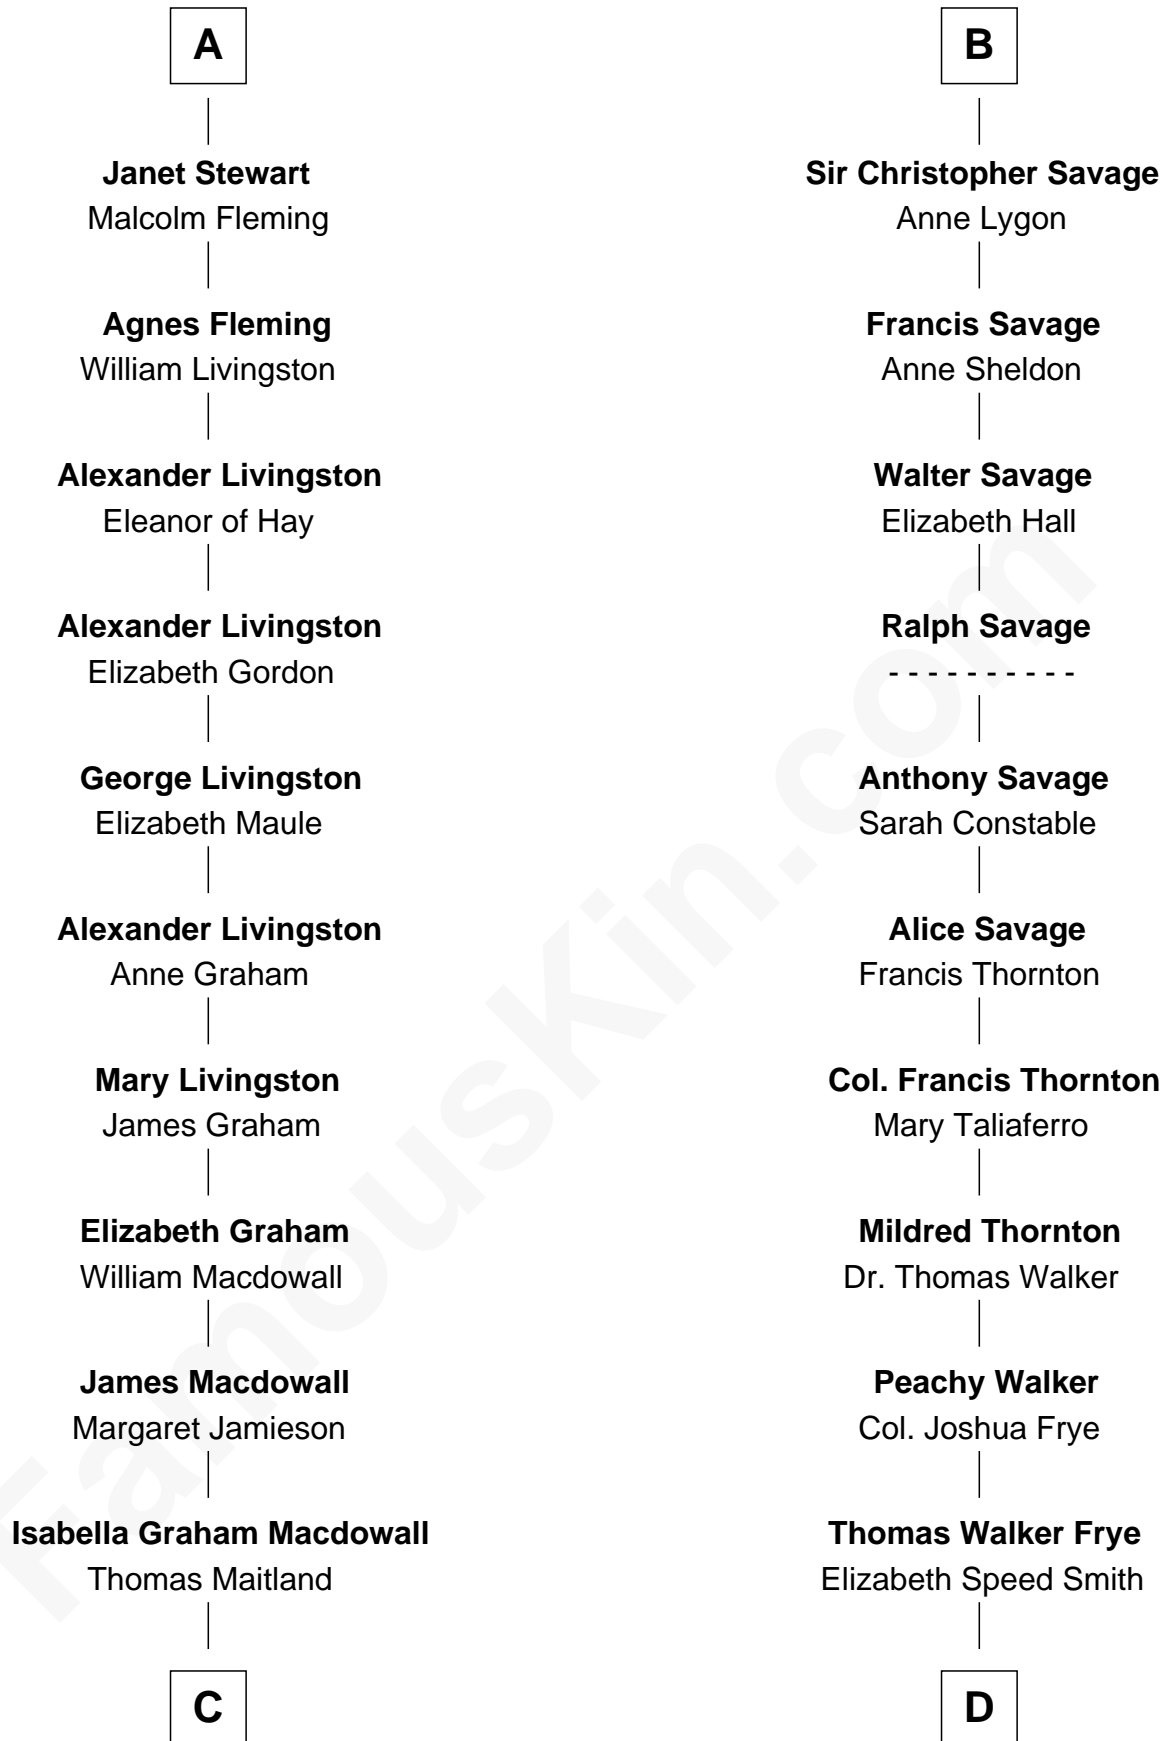

# FamousKin.com Relationship Chart of

**Howard Dean**

*79th Governor of Vermont*

**21st cousin of**

**Adlai Stevenson III**

*U.S. Senator from Illinois*

**C**

**James William Maitland**

Agnes Jane O'Reilly

**Thomas A. Maitland**

Helen Abby Van Voorhis

**James William Maitland**

Sylvia Wigglesworth

**Andrea Belden Maitland**

Howard Brush Dean

**Howard Dean**

*79th Governor of Vermont*

**D**

**Mary Peachy Frye**

Rev. Lewis Warner Green

**Letitia Green**

Adlai Ewing Stevenson

**Lewis Green Stevenson**

Helen Louise Davis