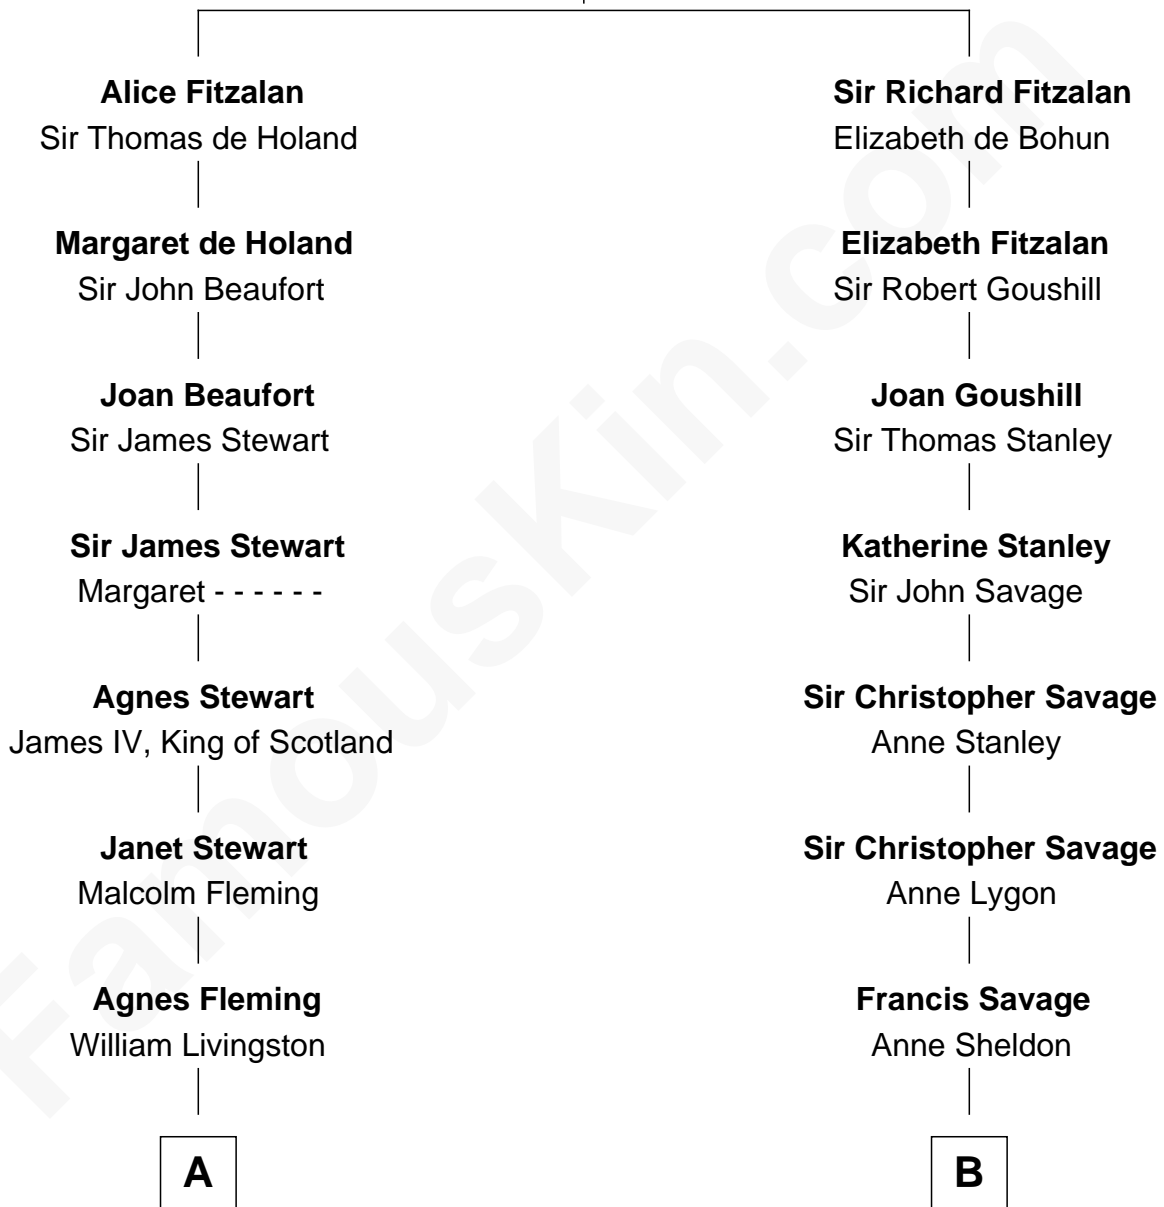

FamousKin.com Relationship Chart of

Howard Dean

79th Governor of Vermont

19th cousin of

Adlai Stevenson III

U.S. Senator from Illinois

Richard Fitzalan
Eleanor Plantagenet

C

James William Maitland

Sylvia Wigglesworth

Andrea Belden Maitland

Howard Brush Dean

Howard Dean

79th Governor of Vermont

D

Lewis Green Stevenson

Helen Louise Davis

Adlai Ewing Stevenson

Ellen Borden

Adlai Stevenson III

U.S. Senator from Illinois

FamousKin.com