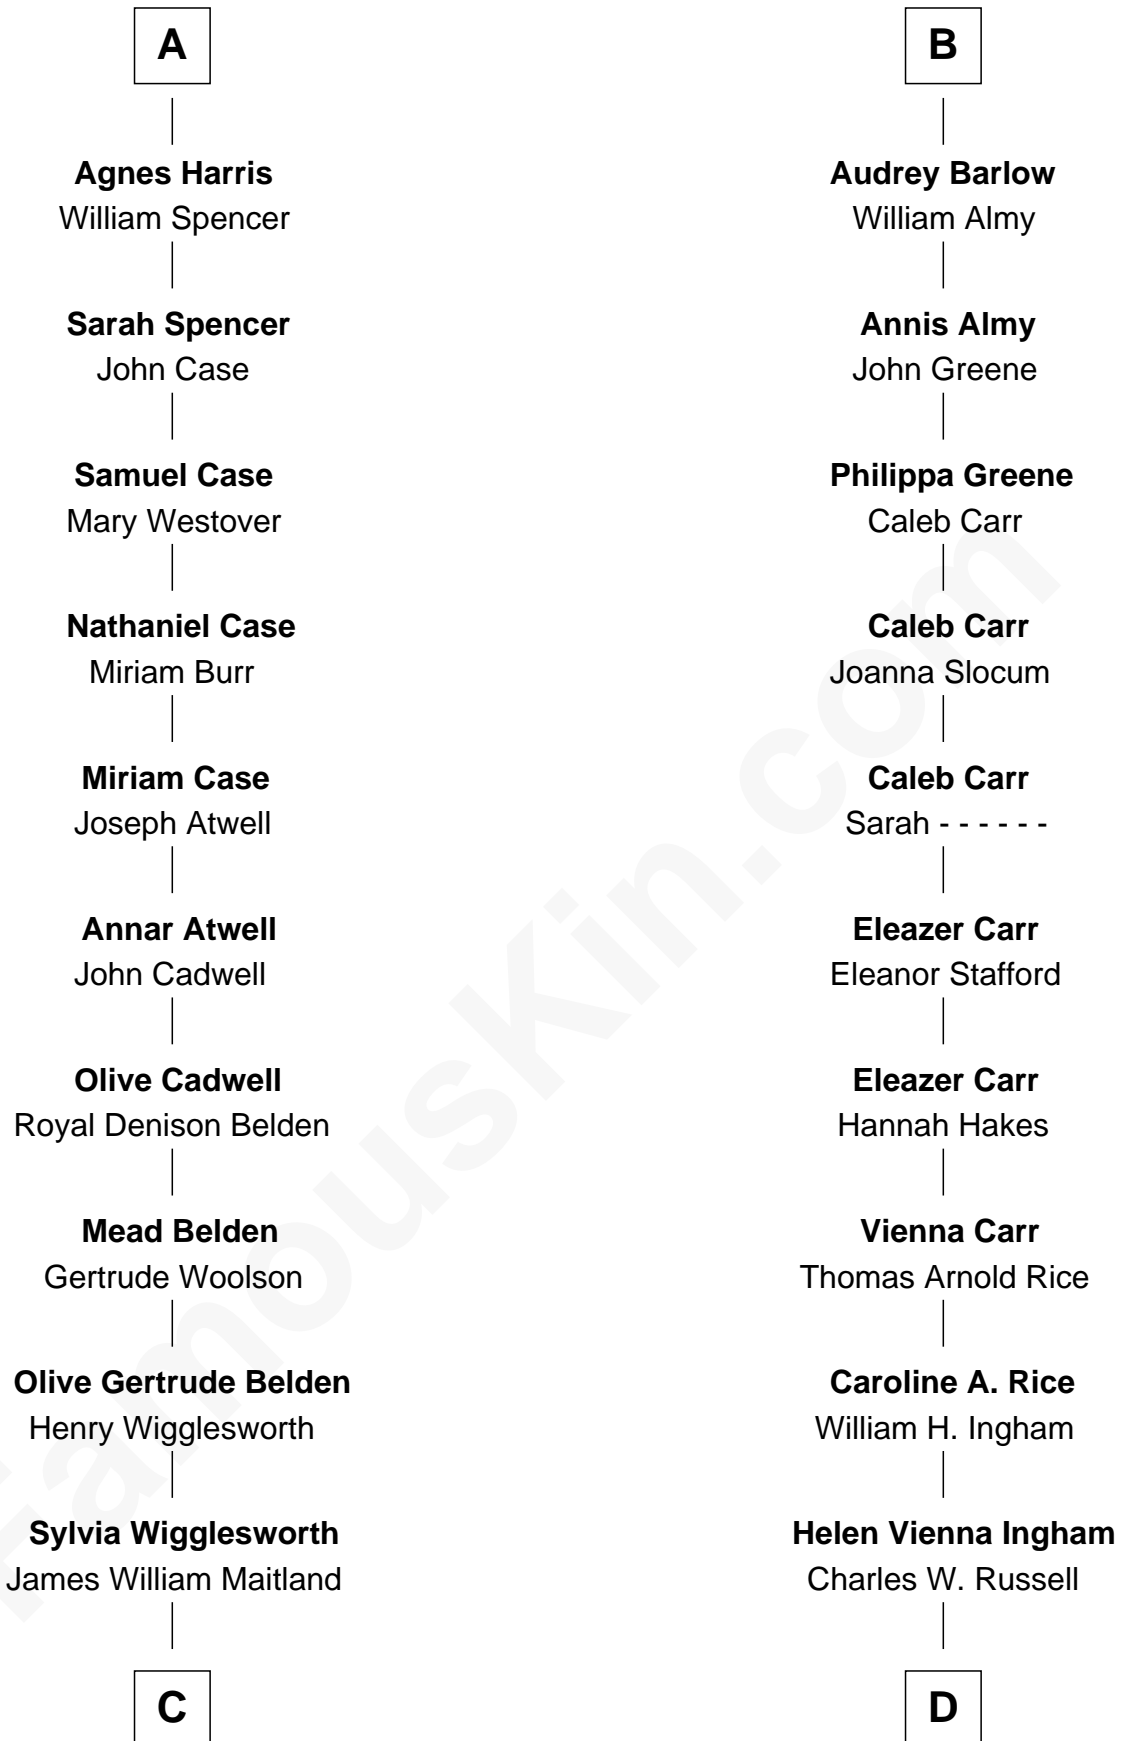

# FamousKin.com Relationship Chart of

**Howard Dean**

*79th Governor of Vermont*

**18th cousin of**

**Charlie Munger**

*Vice-Chairman of Berkshire Hathaway*

**Robert Poyntz**  
Katherine FitzNichol

**Sir Nicholas Poyntz**

Elizabeth Mill

**Humphrey Poyntz**

Elizabeth Pollard

**William Poyntz**

-----

**Wilmot Poyntz**

Thomas Hext

**Margery Hext**

**Margaret Poyntz**

Ralph Greville

**John Greville**

Jane Forster

**Agnes Greville**

Sir Edmund Tame

**Margaret Tame**

Sir Humphrey Stafford

**Ellen Stafford**

Thomas Barlow

**Stafford Barlow**

-----

**B**

**C**

**Andrea Belden Maitland**

Howard Brush Dean