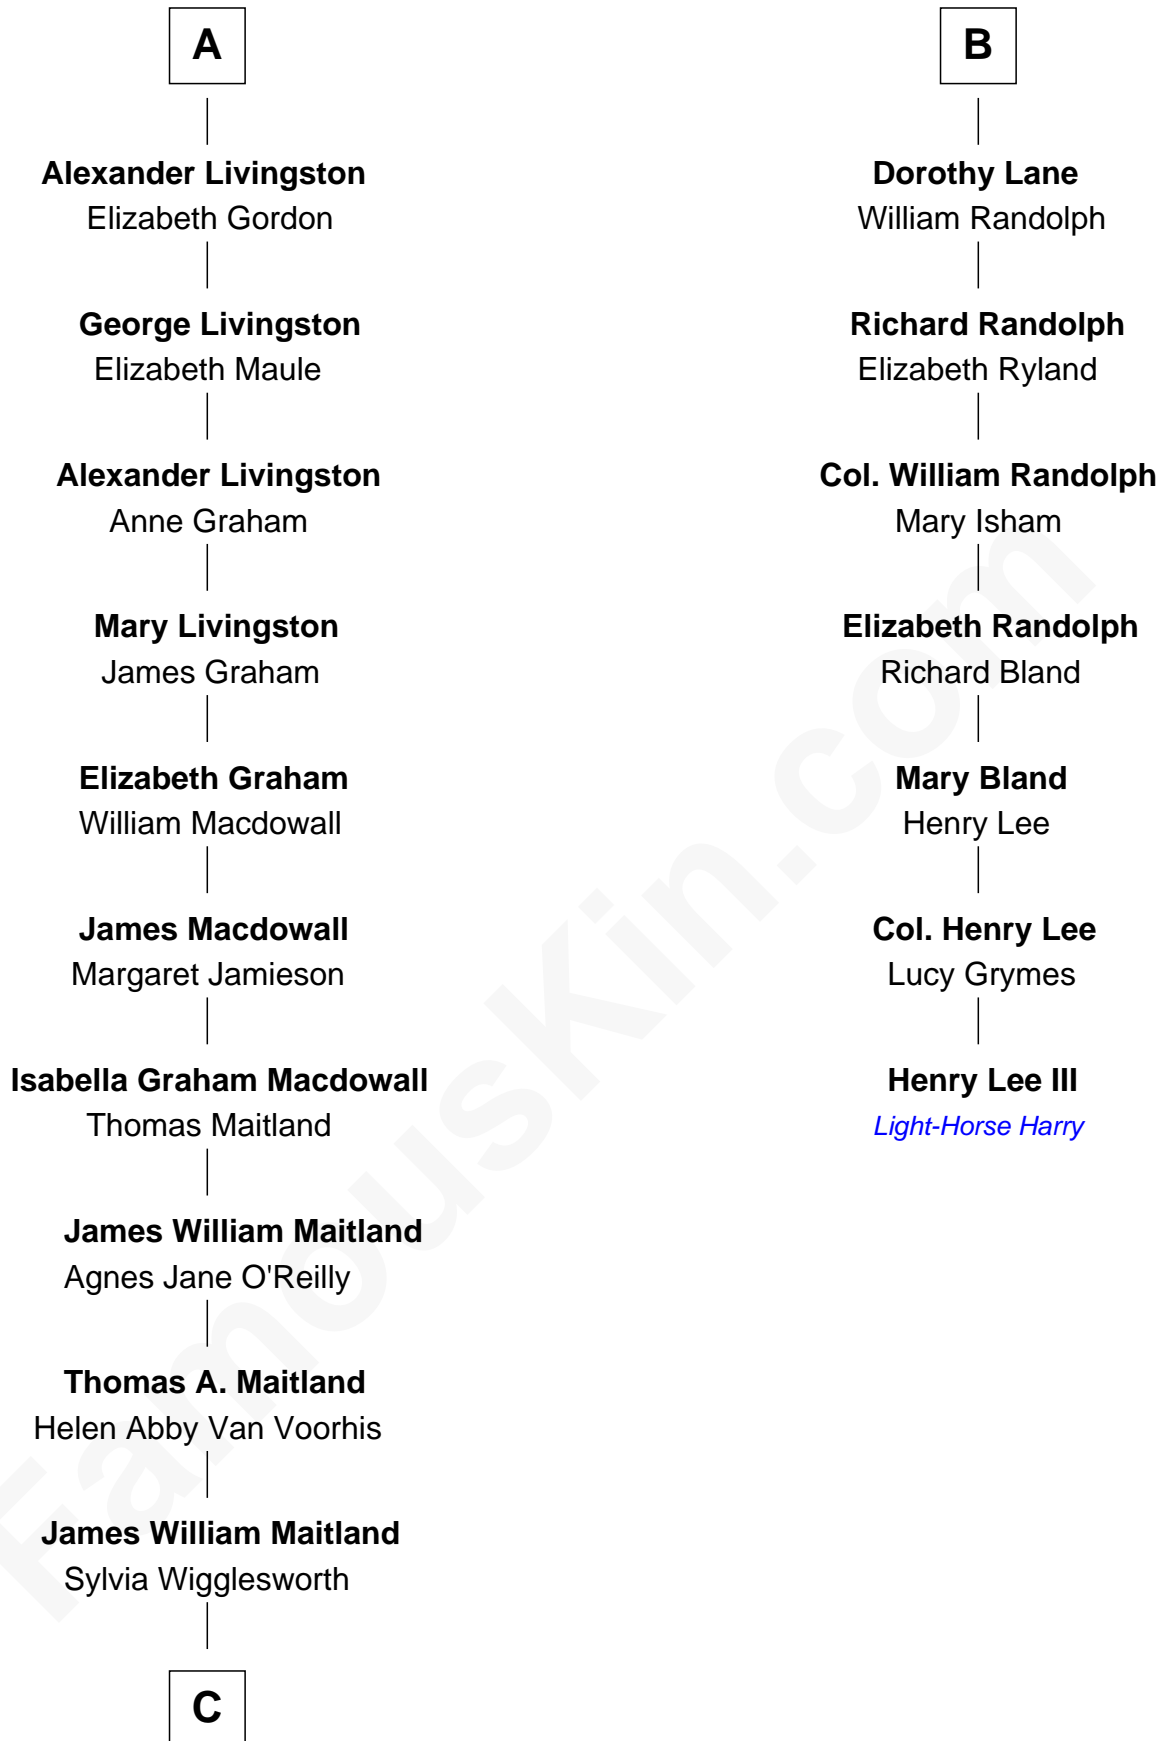

# FamousKin.com Relationship Chart of

**Howard Dean**

*79th Governor of Vermont*

13th cousin 5 times removed of

**Henry Lee III**

*9th Governor of Virginia*

**John of Gaunt**

Katherine Roet

**Janet Stewart**

Malcolm Fleming

**Agnes Fleming**

William Livingston

**Alexander Livingston**

Eleanor of Hay

**A**

**Joan Beaufort**

Bridget Cave

**Anne Tanfield**

Clement Vincent

**Elizabeth Vincent**

Richard Lane

**B**

C

Andrea Belden Maitland

Howard Brush Dean

Howard Dean

*79th Governor of Vermont*

FamousKin.com