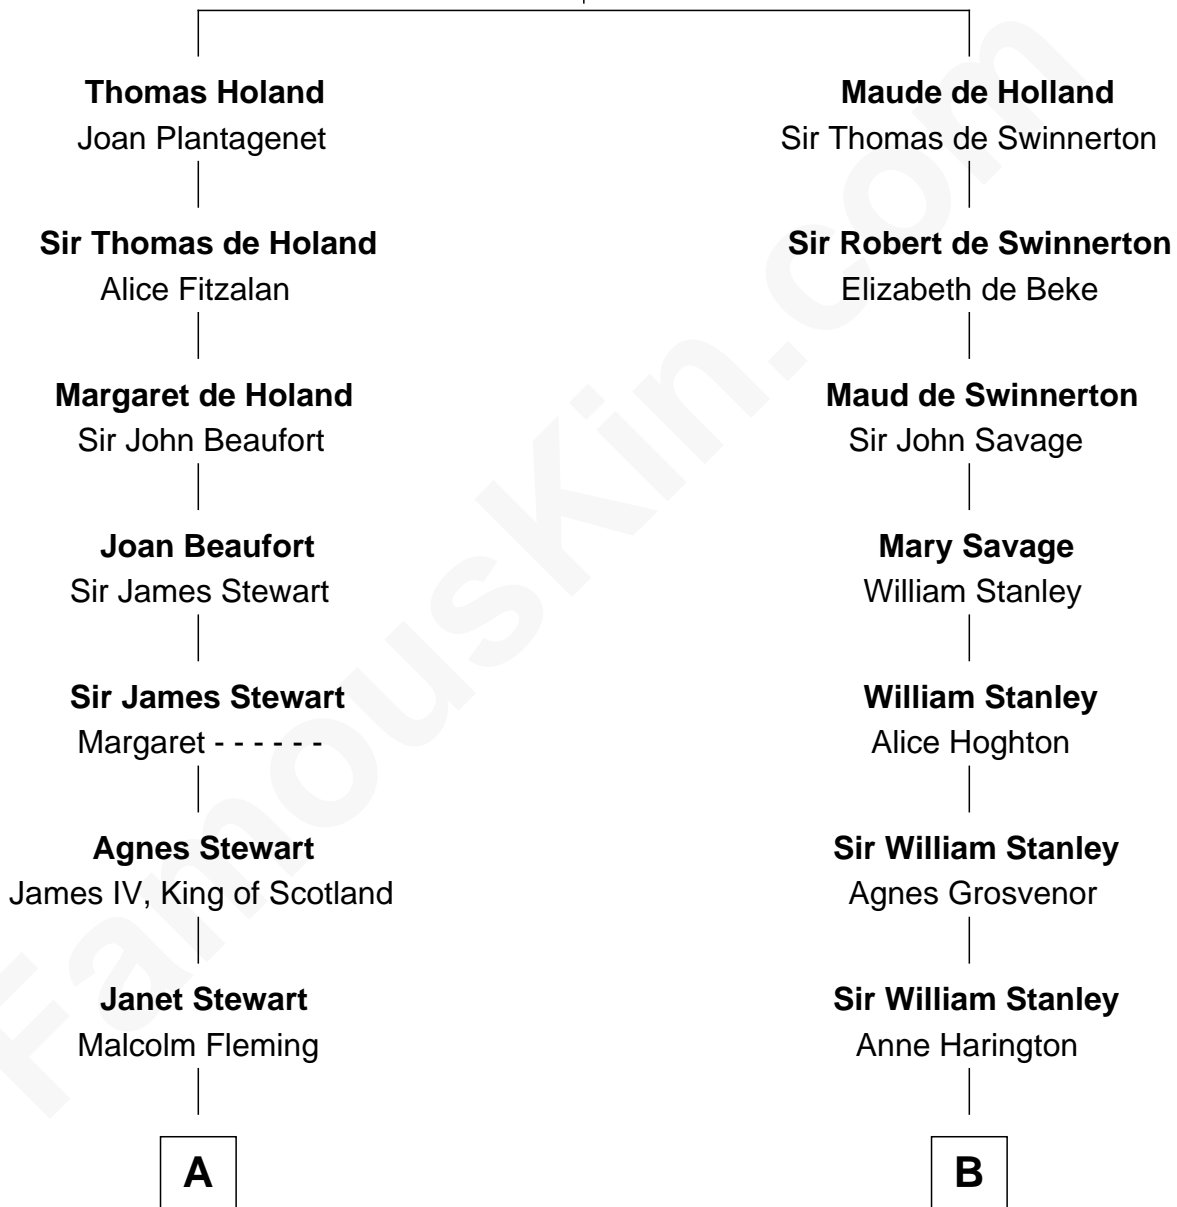

FamousKin.com Relationship Chart of

Howard Dean

79th Governor of Vermont

14th cousin 6 times removed of

Henry Lee III

9th Governor of Virginia

Sir Robert de Holland

Maude la Zouche

C

—
Thomas A. Maitland
Helen Abby Van Voorhis

—
James William Maitland
Sylvia Wigglesworth

—
Andrea Belden Maitland
Howard Brush Dean

—
Howard Dean
79th Governor of Vermont

FamousKin.com