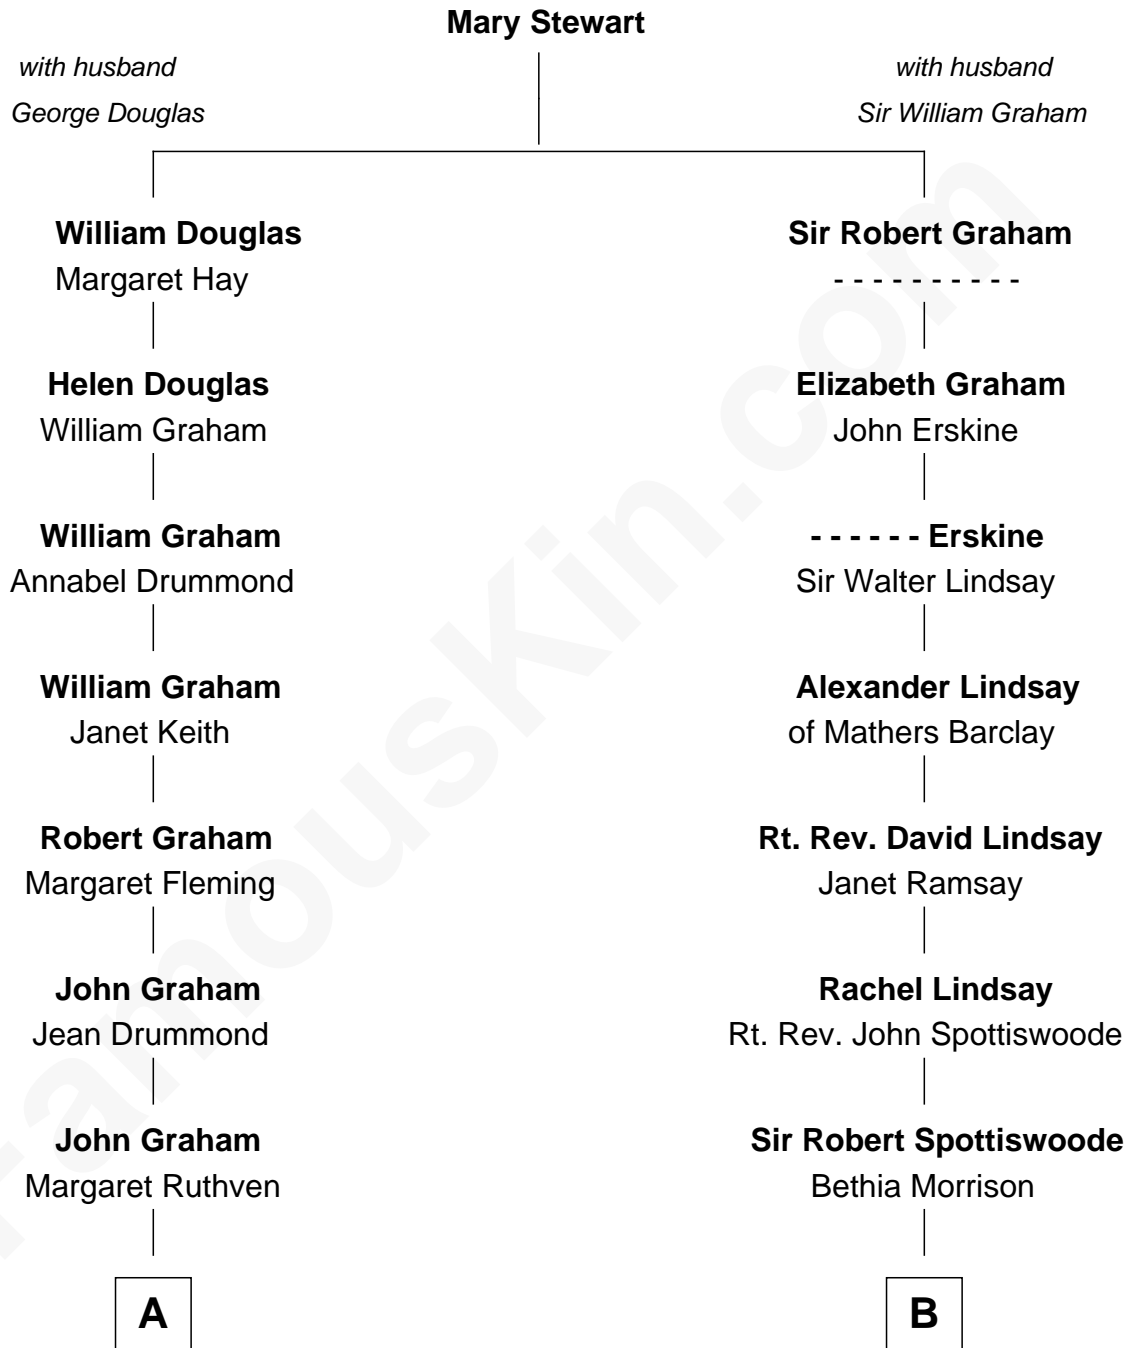

## Relationship Chart of

### Howard Dean

79th Governor of Vermont

12th cousin 6 times removed of

**General Robert E. Lee**

Confederate Army - U.S. Civil War

C

Andrea Belden Maitland

Howard Brush Dean