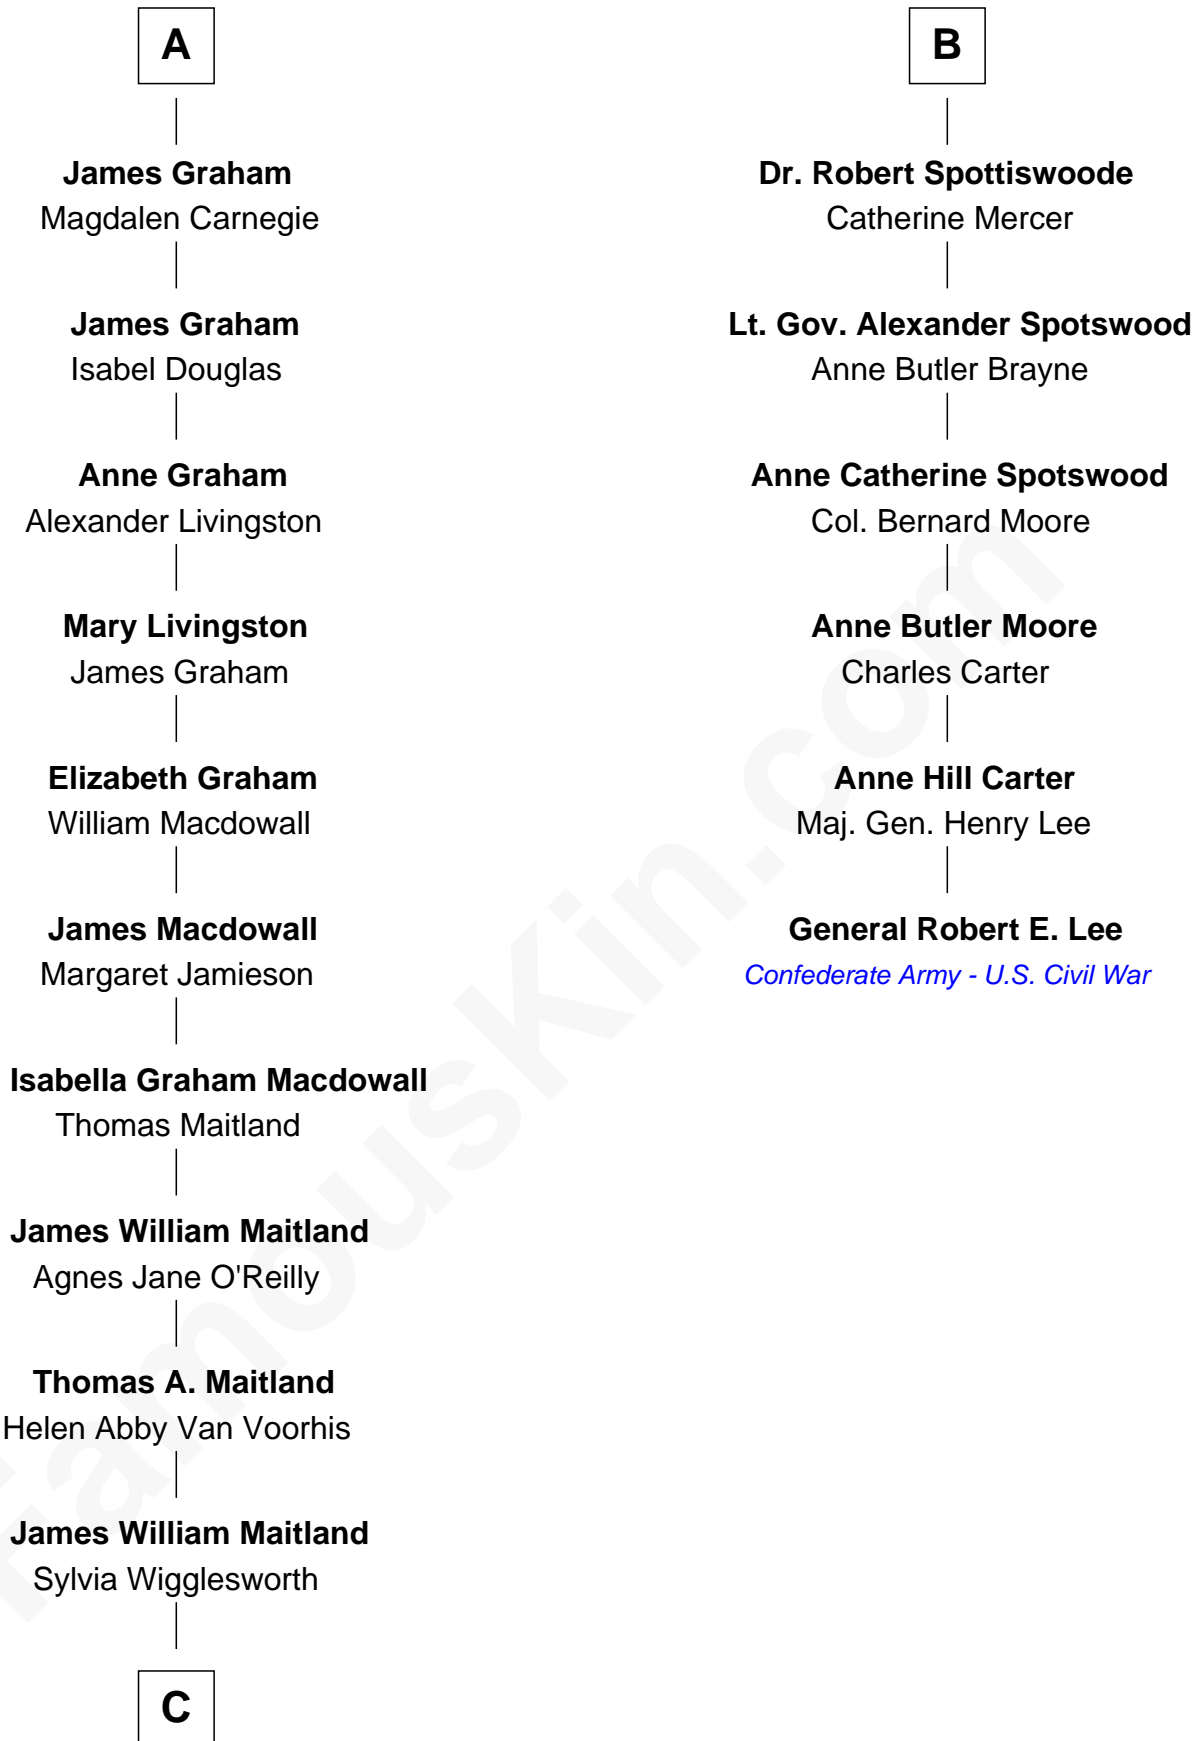

## Relationship Chart of

### Howard Dean

79th Governor of Vermont

12th cousin 6 times removed of

**General Robert E. Lee**

Confederate Army - U.S. Civil War

C

Andrea Belden Maitland

Howard Brush Dean