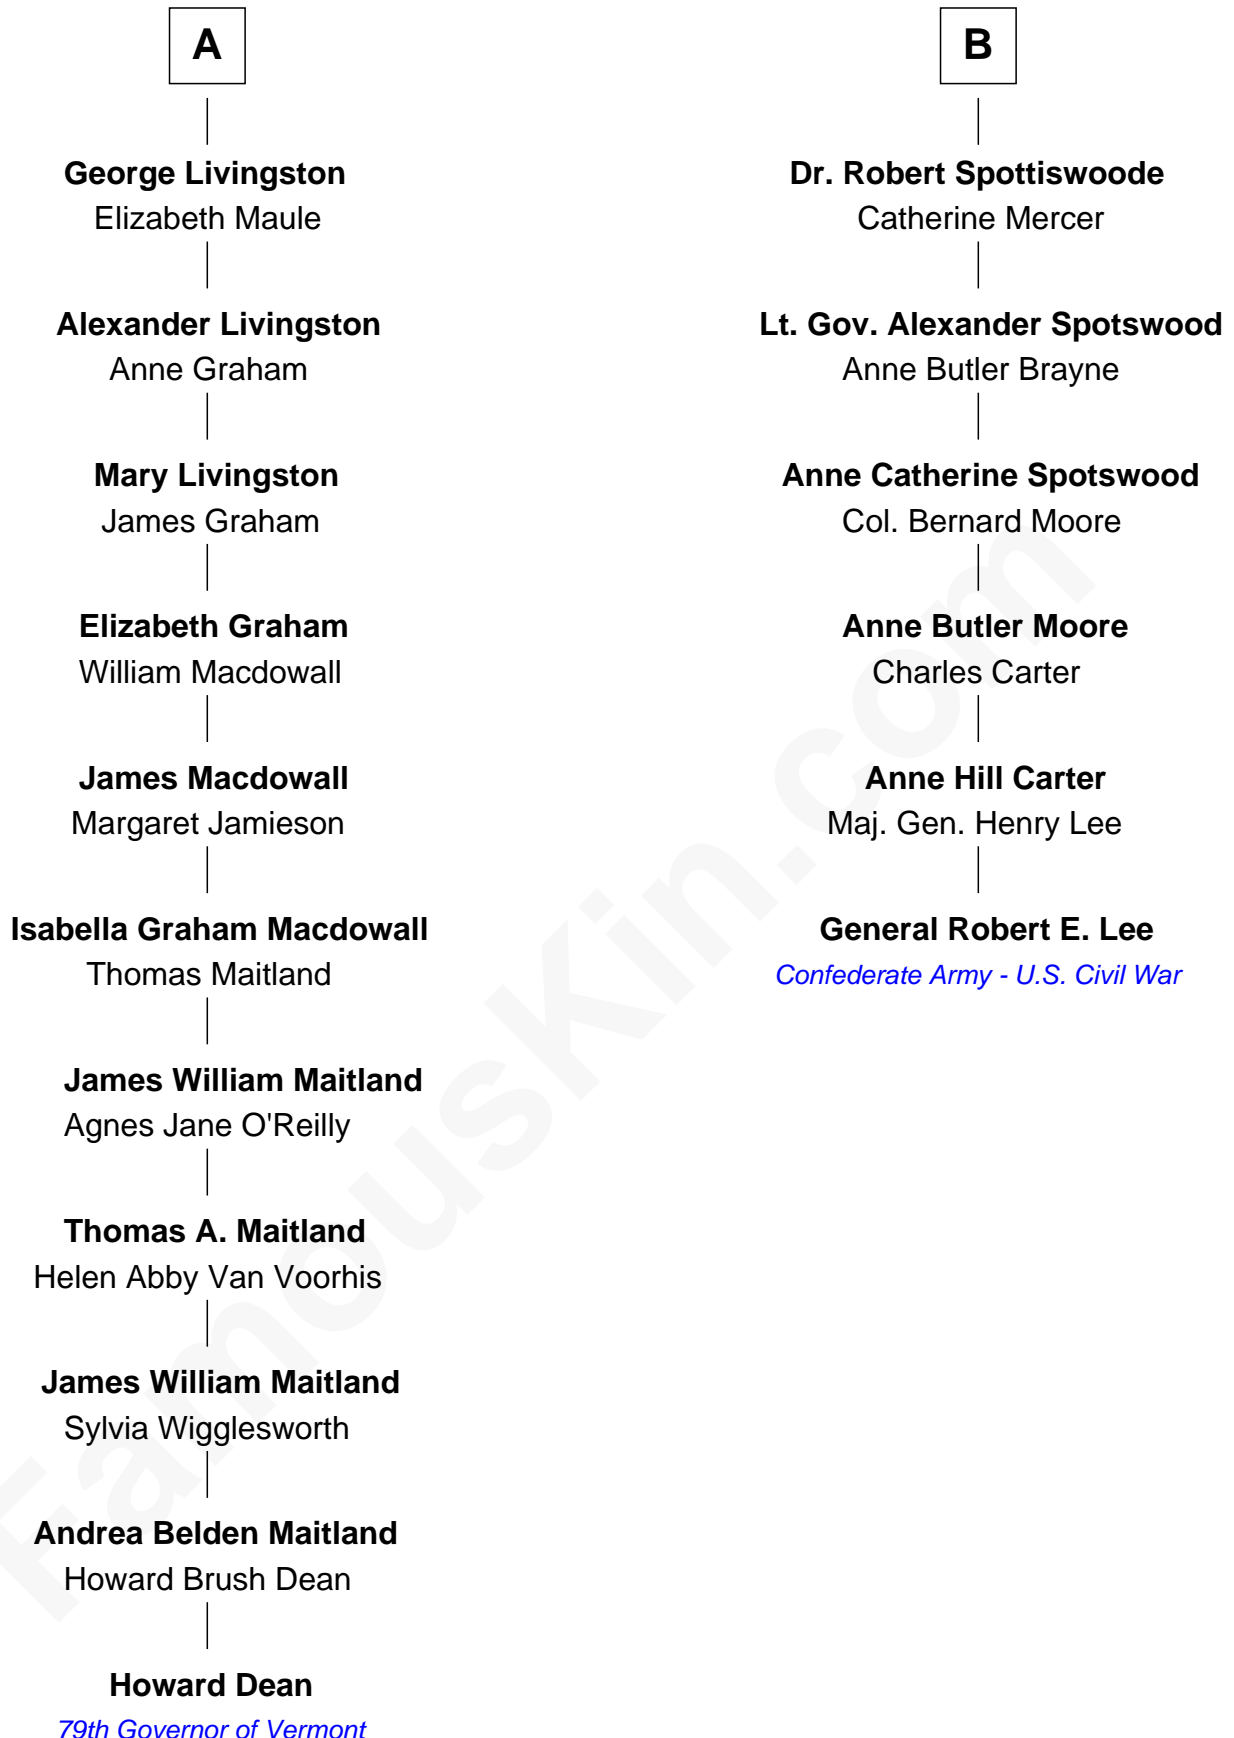

FamousKin.com

Relationship Chart of

Howard Dean

79th Governor of Vermont

12th cousin 5 times removed of

General Robert E. Lee

Confederate Army - U.S. Civil War

Sir David Lindsay

Janet Stewart

Agnes Fleming

William Livingston

Alexander Livingston

Eleanor of Hay

Alexander Livingston

Elizabeth Gordon

A

Sir Walter Lindsay

Isabel Livingston

Sir David Lindsay

Katherine Fotheringham

Sir Walter Lindsay

----- Erskine

Alexander Lindsay

of Mathers Barclay

Rt. Rev. David Lindsay

Janet Ramsay

Rachel Lindsay

Rt. Rev. John Spottiswoode

Sir Robert Spottiswoode

Bethia Morrison

B

Howard Dean photo by [John Hoke](#) (CC BY-SA 2.0)