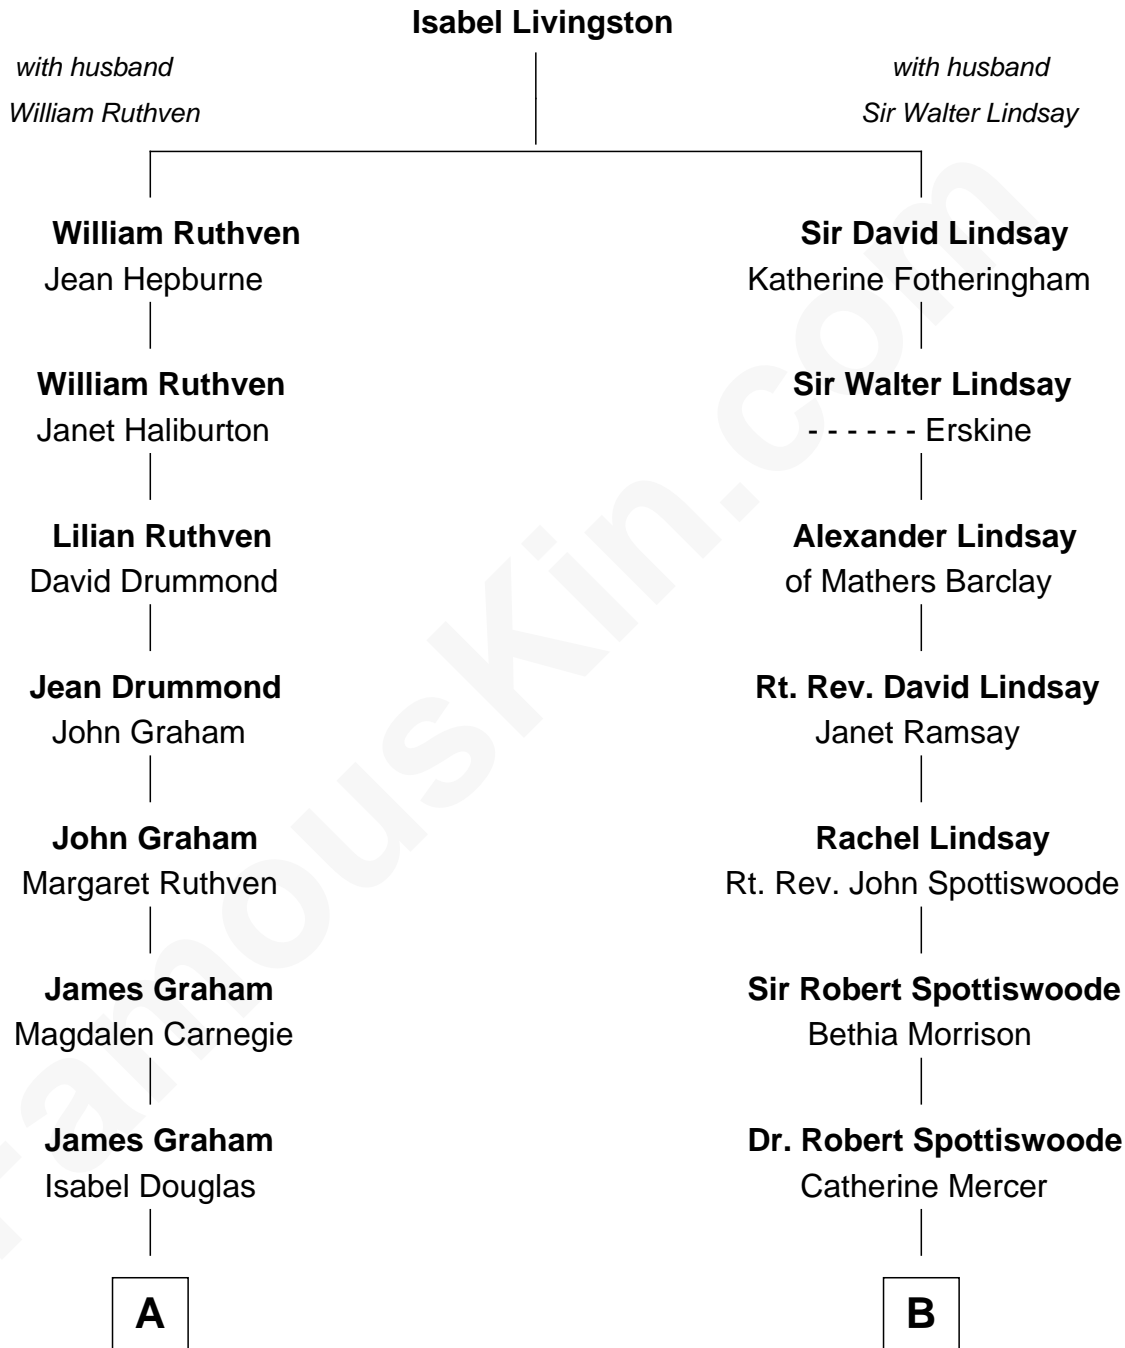

FamousKin.com

Relationship Chart of

Howard Dean

79th Governor of Vermont

11th cousin 5 times removed of

General Robert E. Lee

Confederate Army - U.S. Civil War

A

Anne Graham
Alexander Livingston

Mary Livingston
James Graham

Elizabeth Graham
William Macdowall

James Macdowall
Margaret Jamieson

Isabella Graham Macdowall
Thomas Maitland

James William Maitland
Agnes Jane O'Reilly