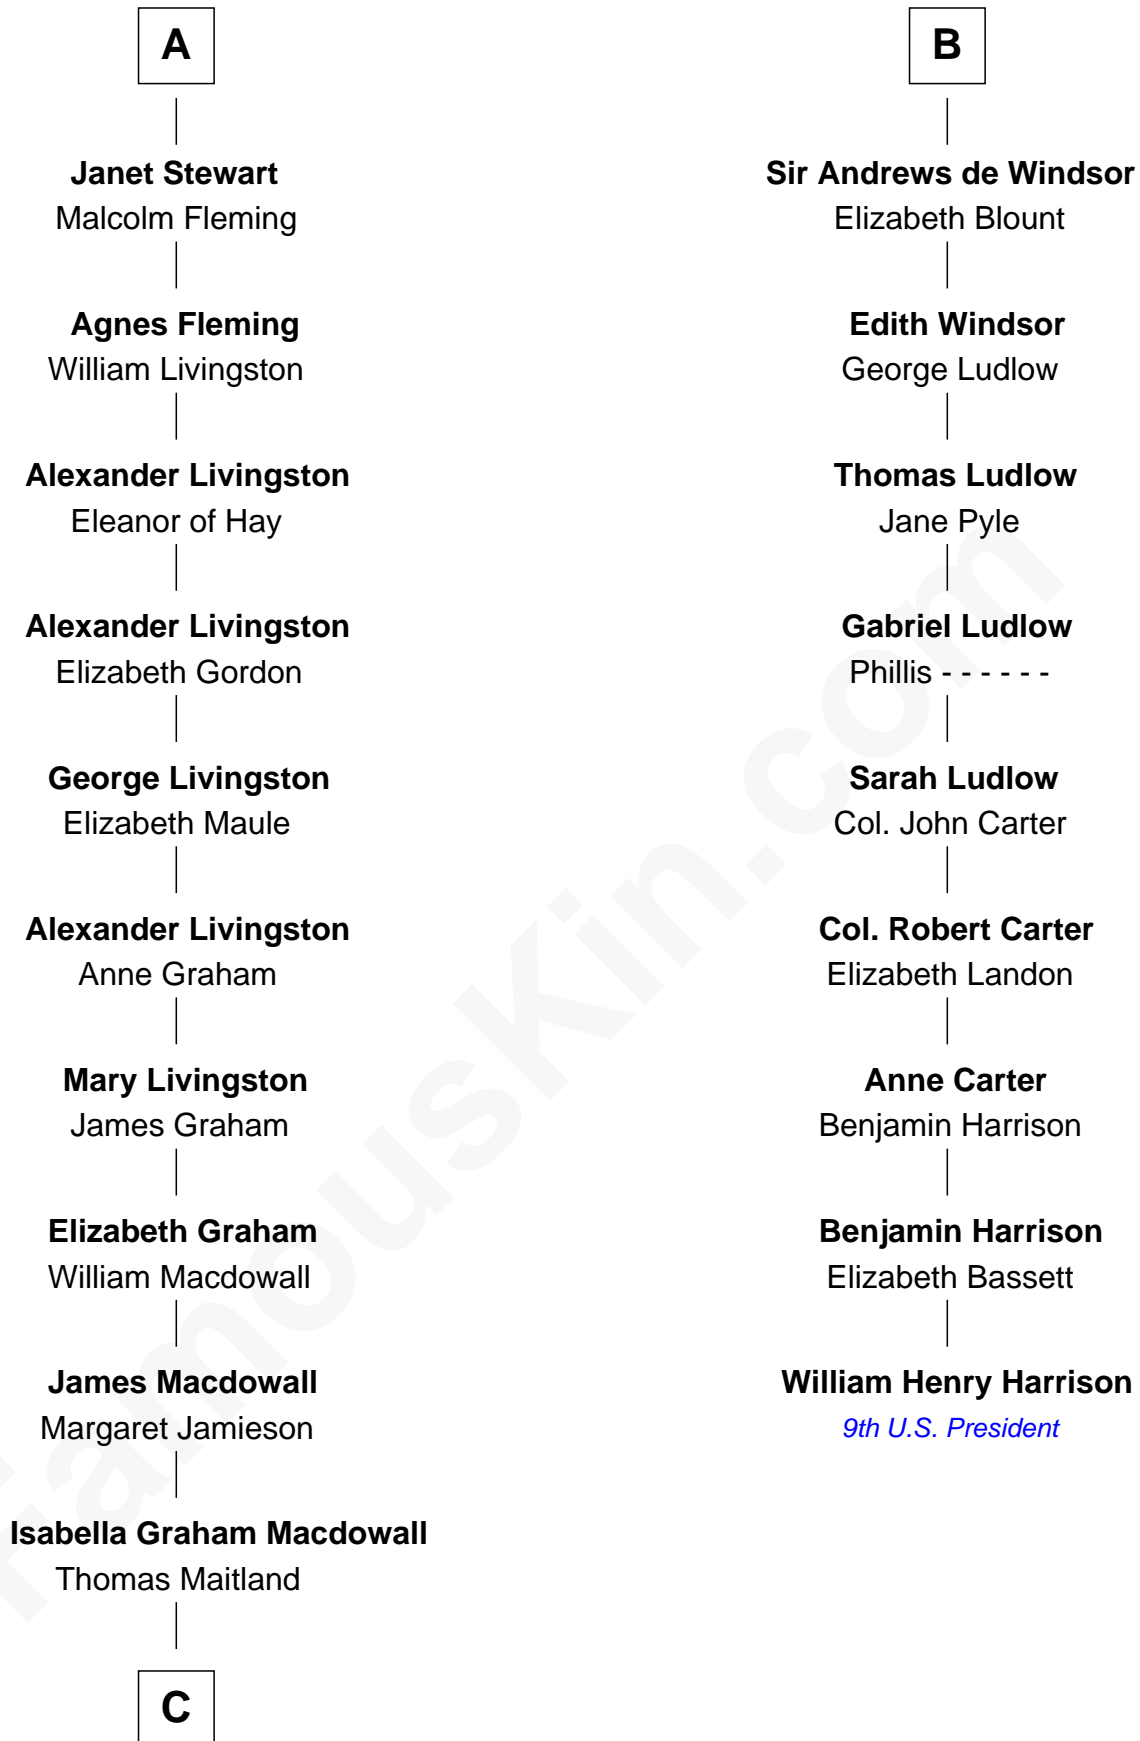

## Relationship Chart of

### Howard Dean

79th Governor of Vermont

15th cousin 6 times removed of

### William Henry Harrison

9th U.S. President

C

James William Maitland

Agnes Jane O'Reilly

Thomas A. Maitland

Helen Abby Van Voorhis

James William Maitland