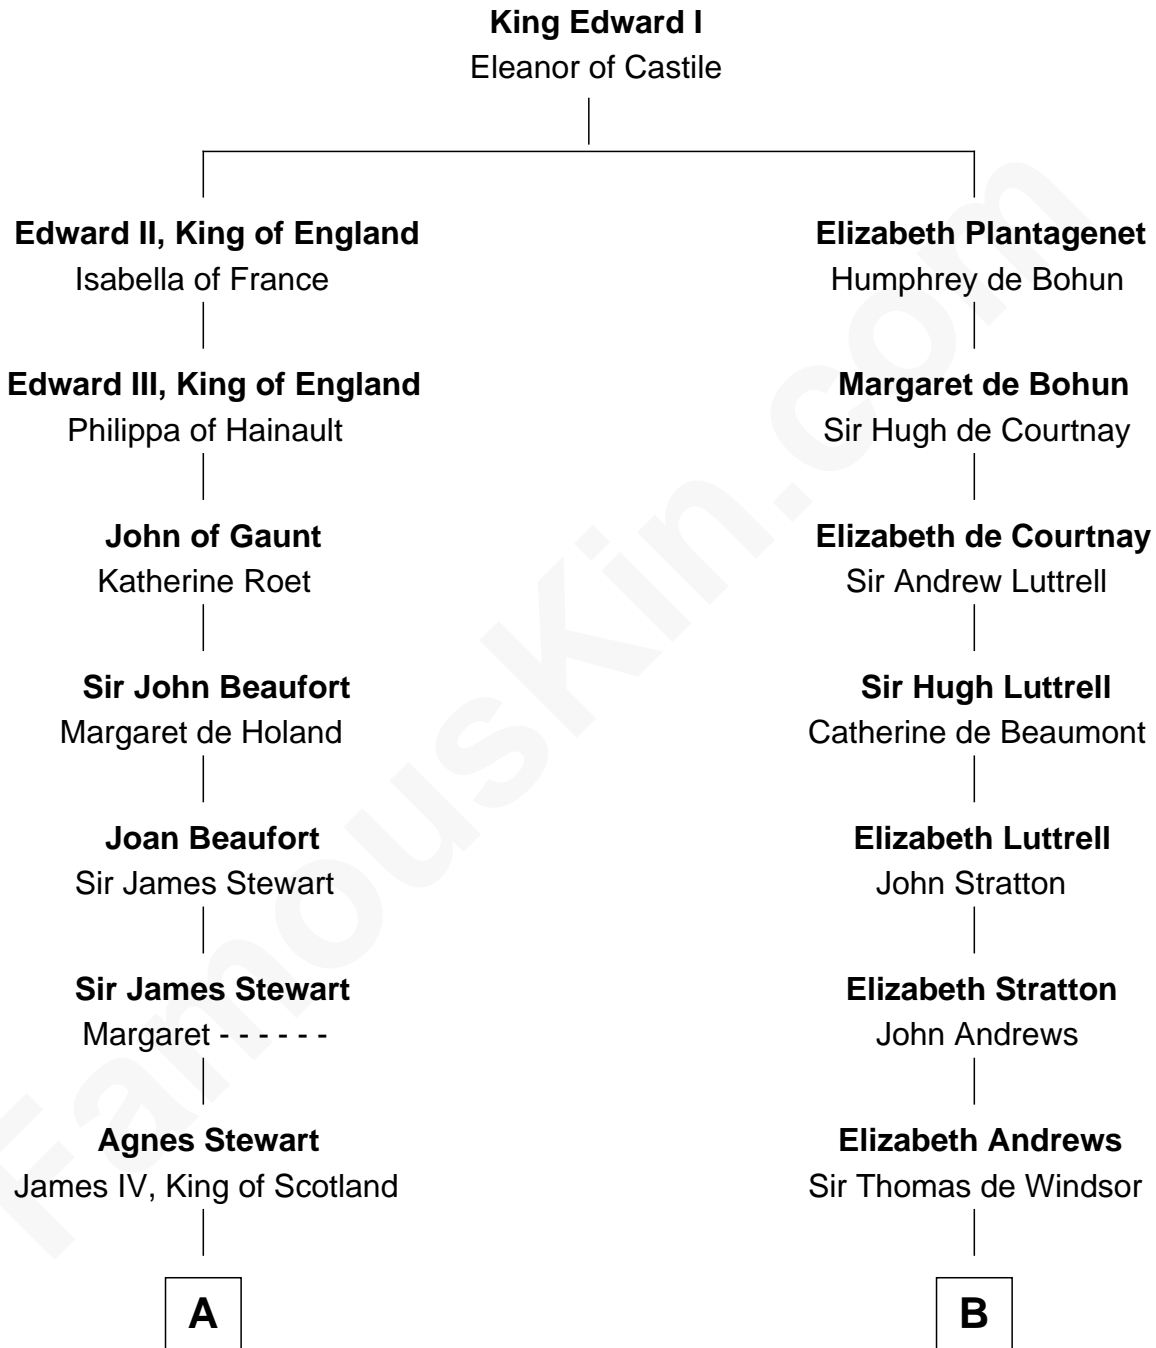

William Henry Harrison

9th U.S. President