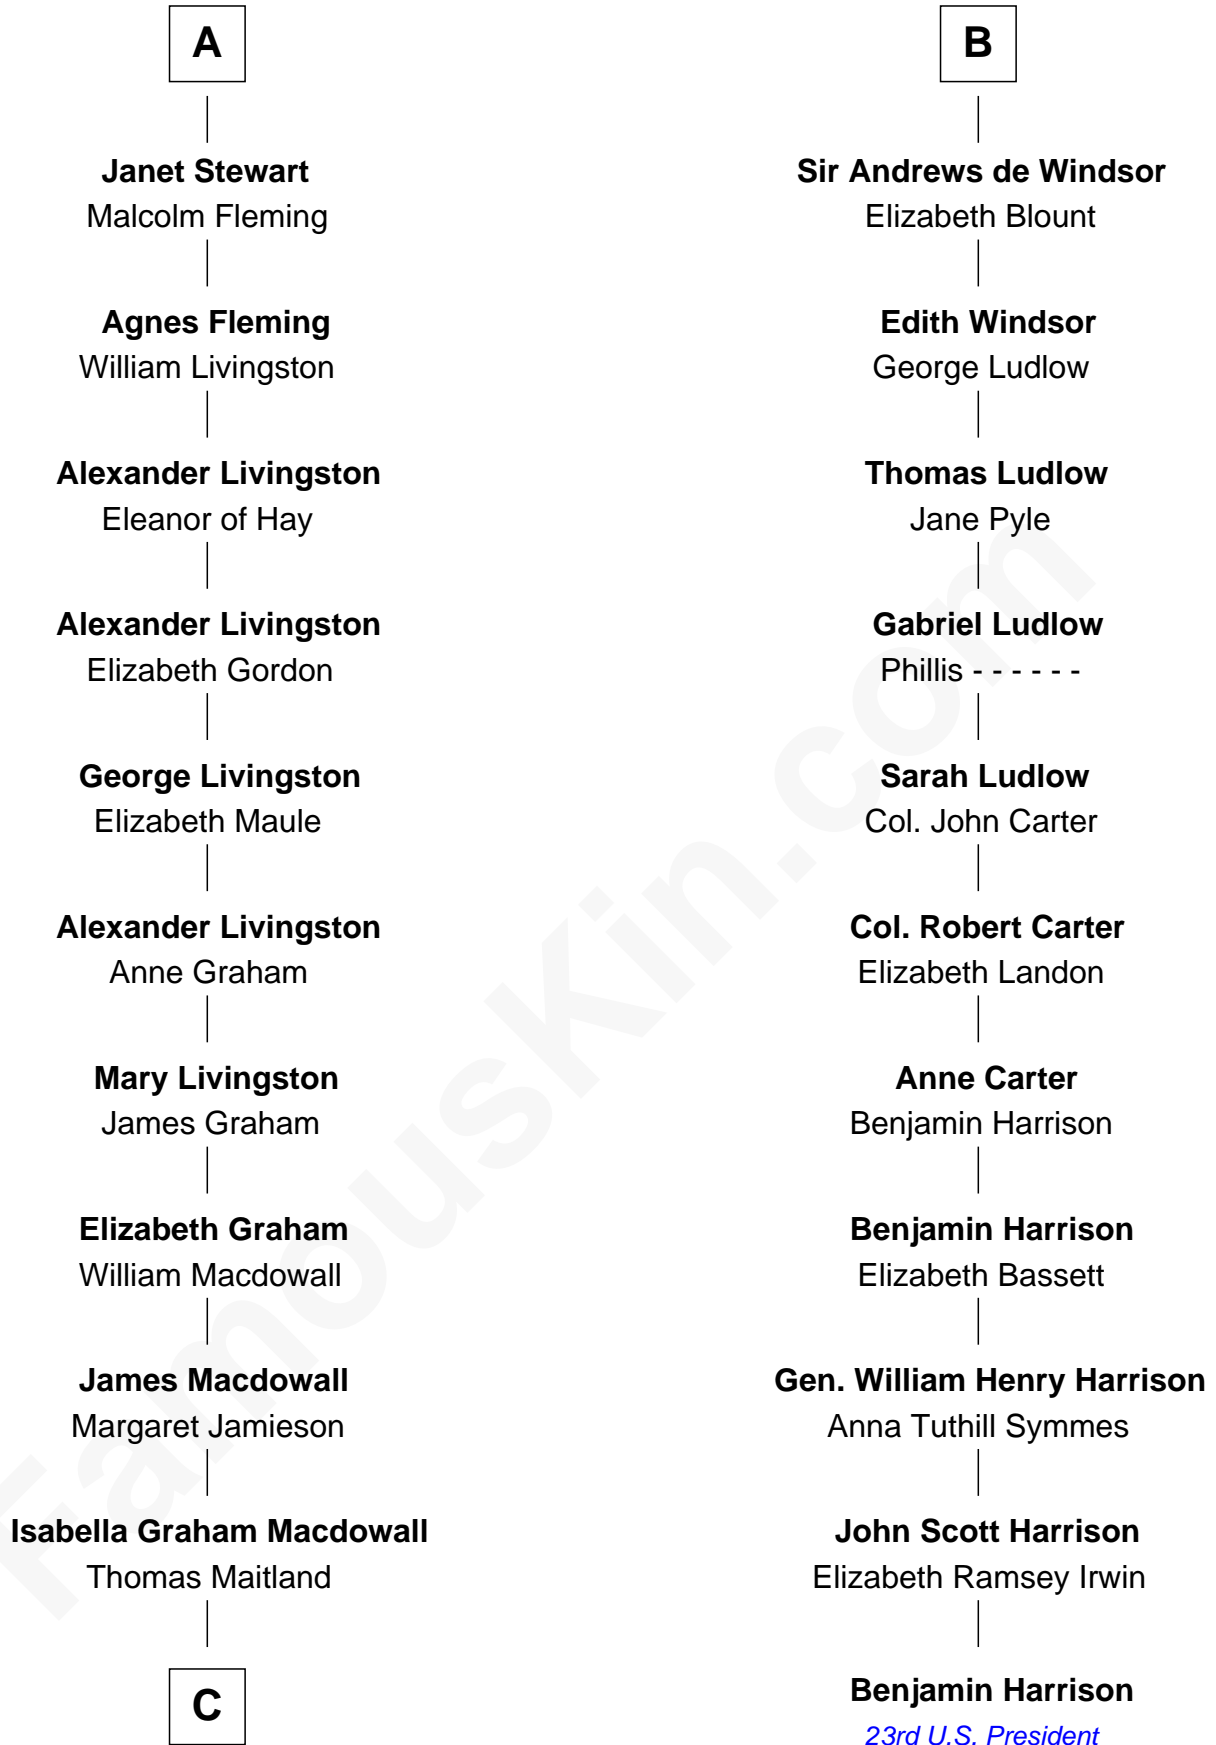

# FamousKin.com Relationship Chart of

**Howard Dean**

*79th Governor of Vermont*

17th cousin 4 times removed of

**Benjamin Harrison**

*23rd U.S. President*

**C**

—  
**James William Maitland**

Agnes Jane O'Reilly

—  
**Thomas A. Maitland**

Helen Abby Van Voorhis

—  
**James William Maitland**

Sylvia Wigglesworth

—  
**Andrea Belden Maitland**

Howard Brush Dean

—  
**Howard Dean**