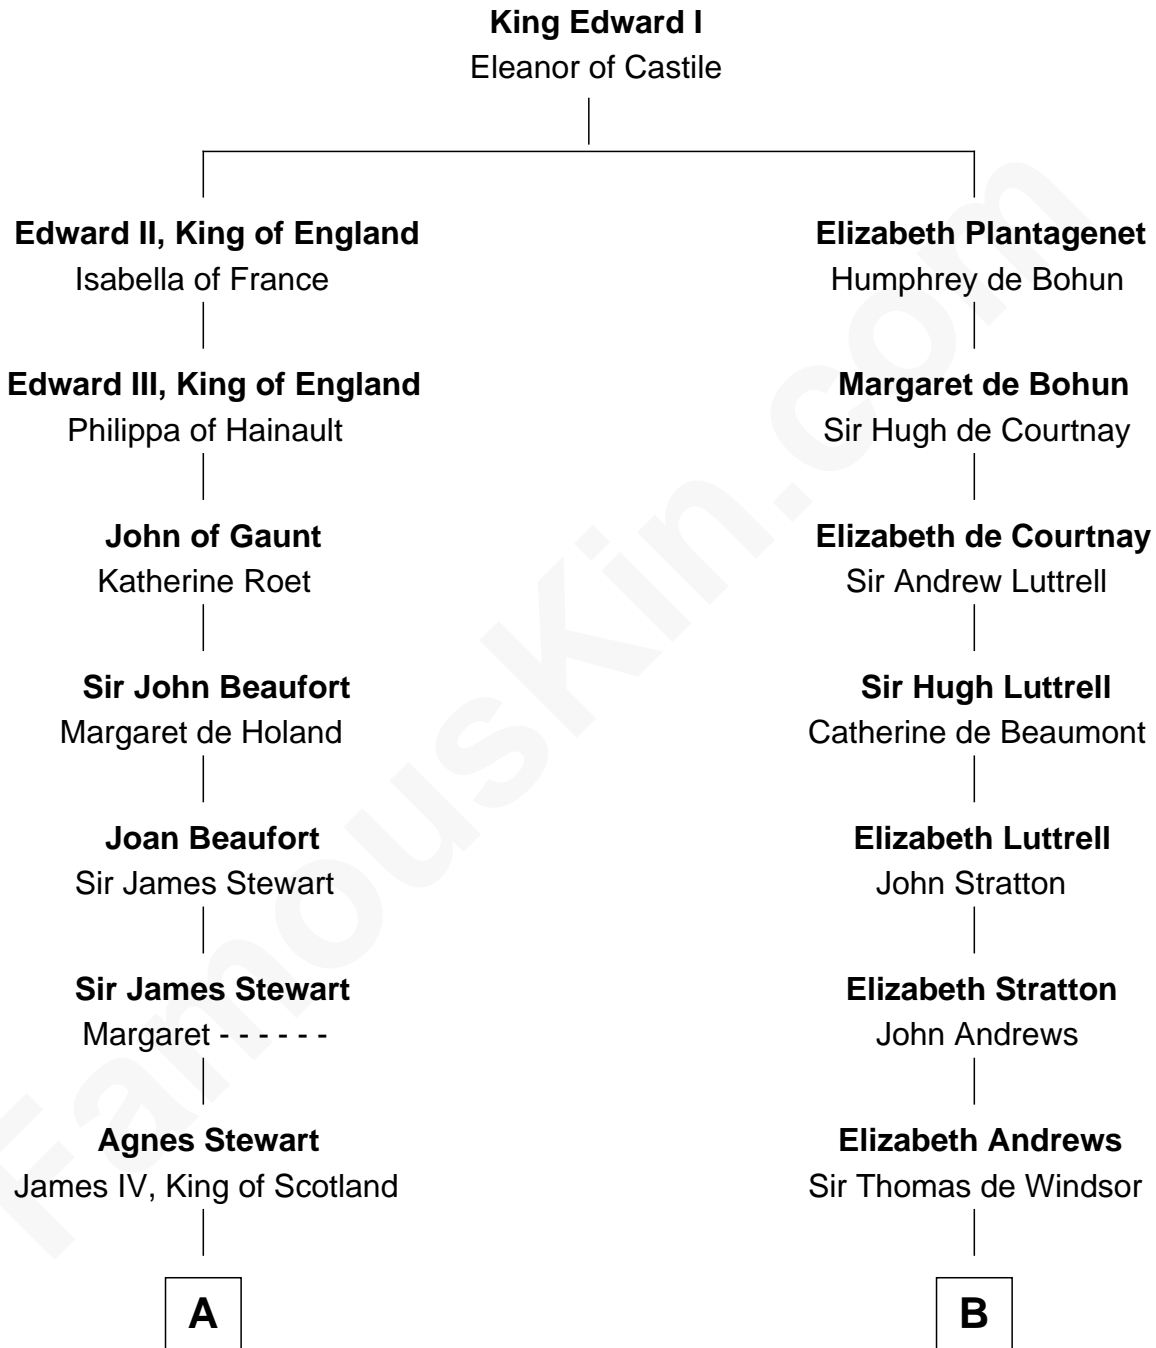

FamousKin.com

Relationship Chart of

Howard Dean

79th Governor of Vermont

14th cousin 7 times removed of

Benjamin Harrison V

Signer of the Declaration of Independence

C

—
James William Maitland

Agnes Jane O'Reilly

—
Thomas A. Maitland

Helen Abby Van Voorhis

—
James William Maitland

Sylvia Wigglesworth

—
Andrea Belden Maitland

Howard Brush Dean