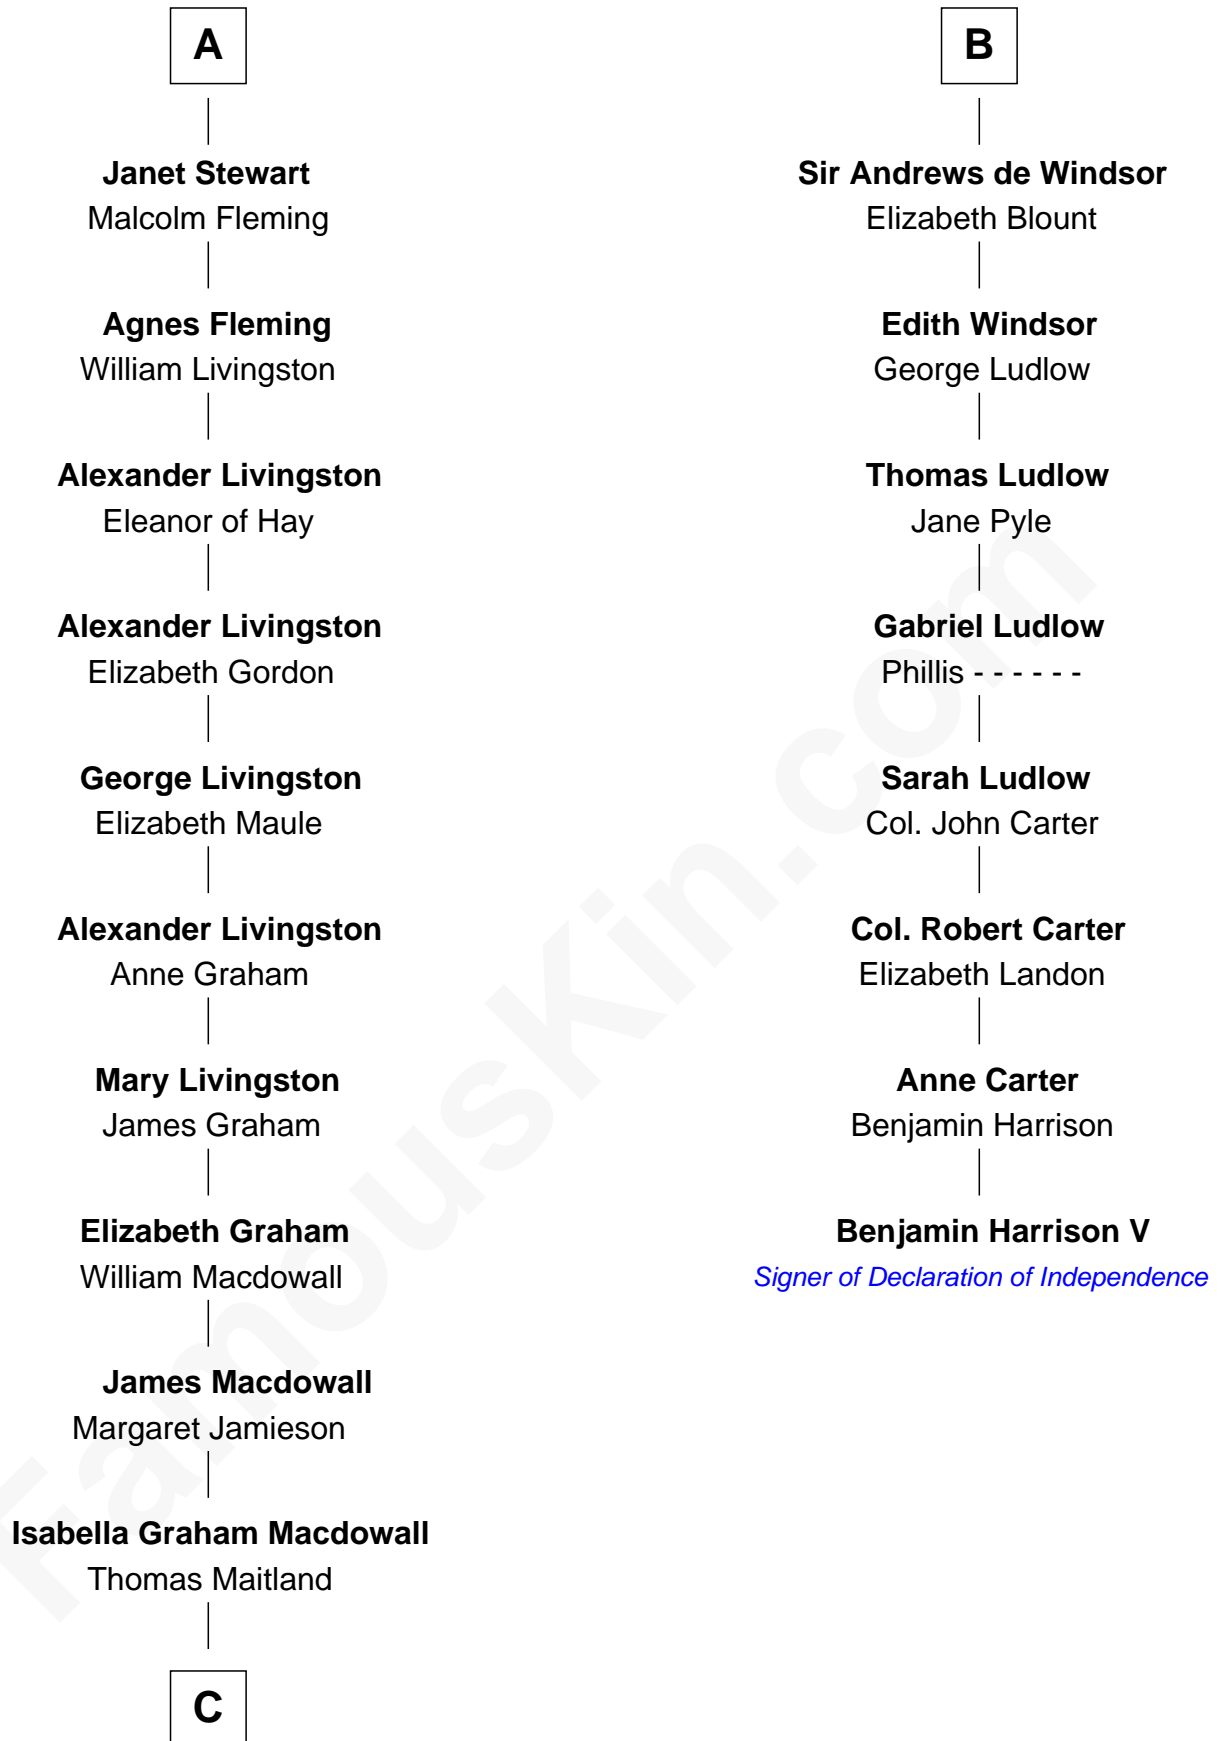

FamousKin.com

Relationship Chart of

Howard Dean

79th Governor of Vermont

14th cousin 7 times removed of

Benjamin Harrison V

Signer of the Declaration of Independence

C

—
James William Maitland

Agnes Jane O'Reilly

—
Thomas A. Maitland

Helen Abby Van Voorhis

—
James William Maitland

Sylvia Wigglesworth

—
Andrea Belden Maitland

Howard Brush Dean