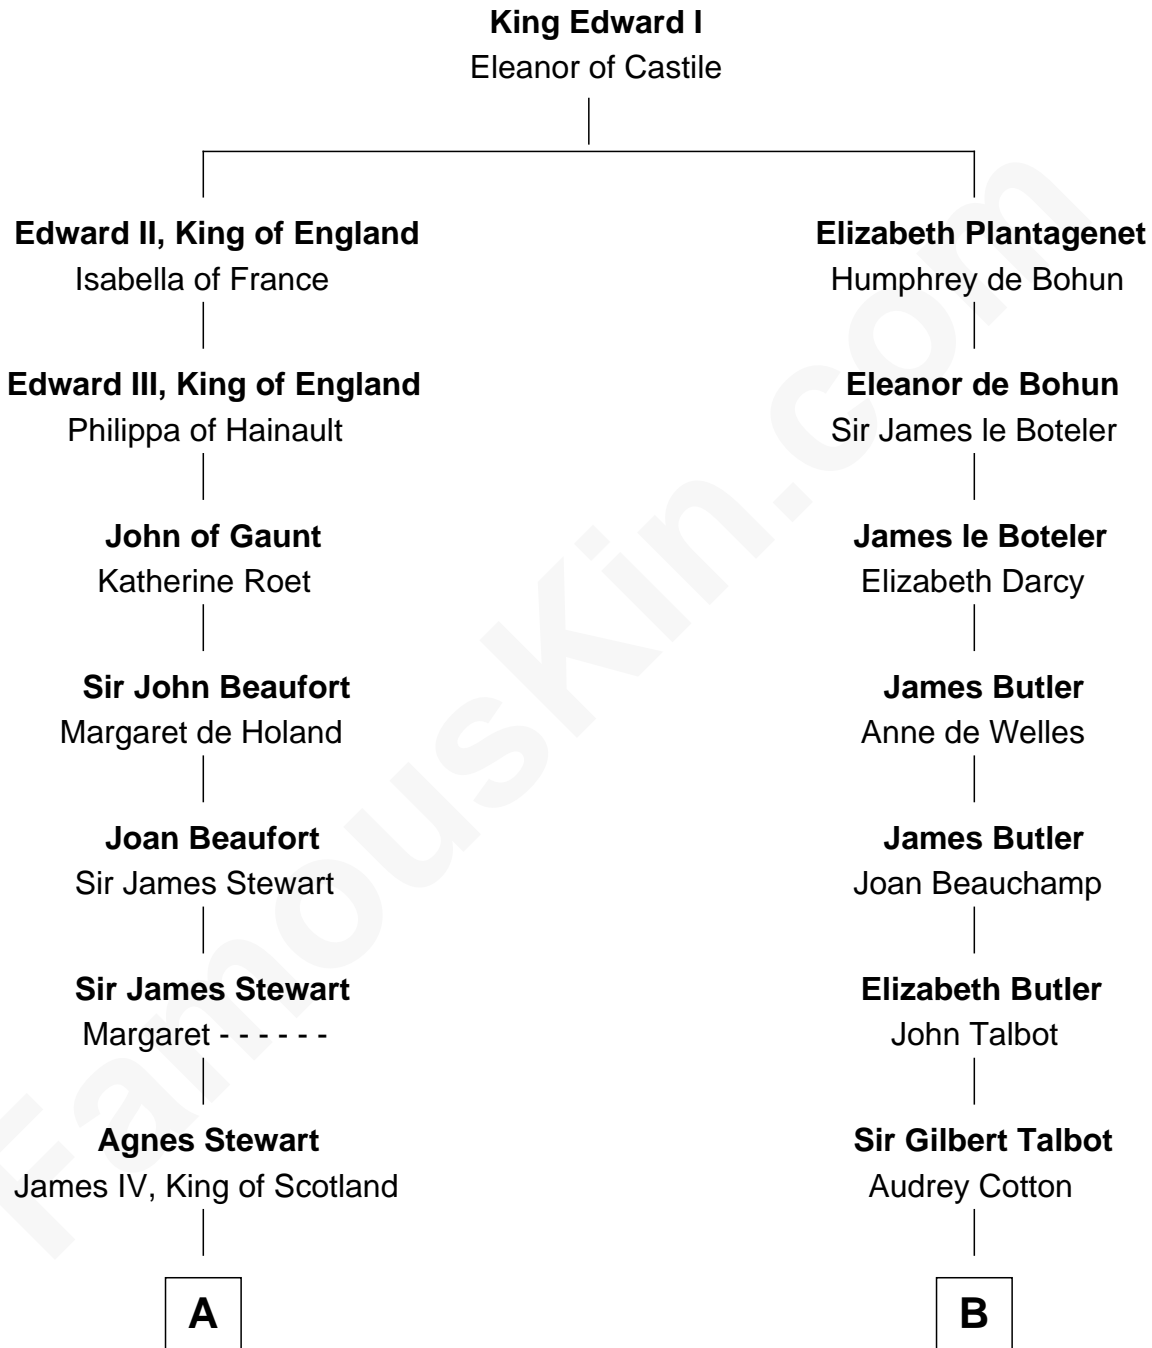

FamousKin.com Relationship Chart of

Howard Dean

79th Governor of Vermont

18th cousin 3 times removed of

Jay Gould

American Railroad "Robber Baron"

C

James William Maitland

Agnes Jane O'Reilly

Thomas A. Maitland

Helen Abby Van Voorhis

James William Maitland

Sylvia Wigglesworth

Andrea Belden Maitland

Howard Brush Dean

Howard Dean

79th Governor of Vermont

D

John Burr Gould

Mary More

Jay Gould

"Robber Baron"

FamousKin.com