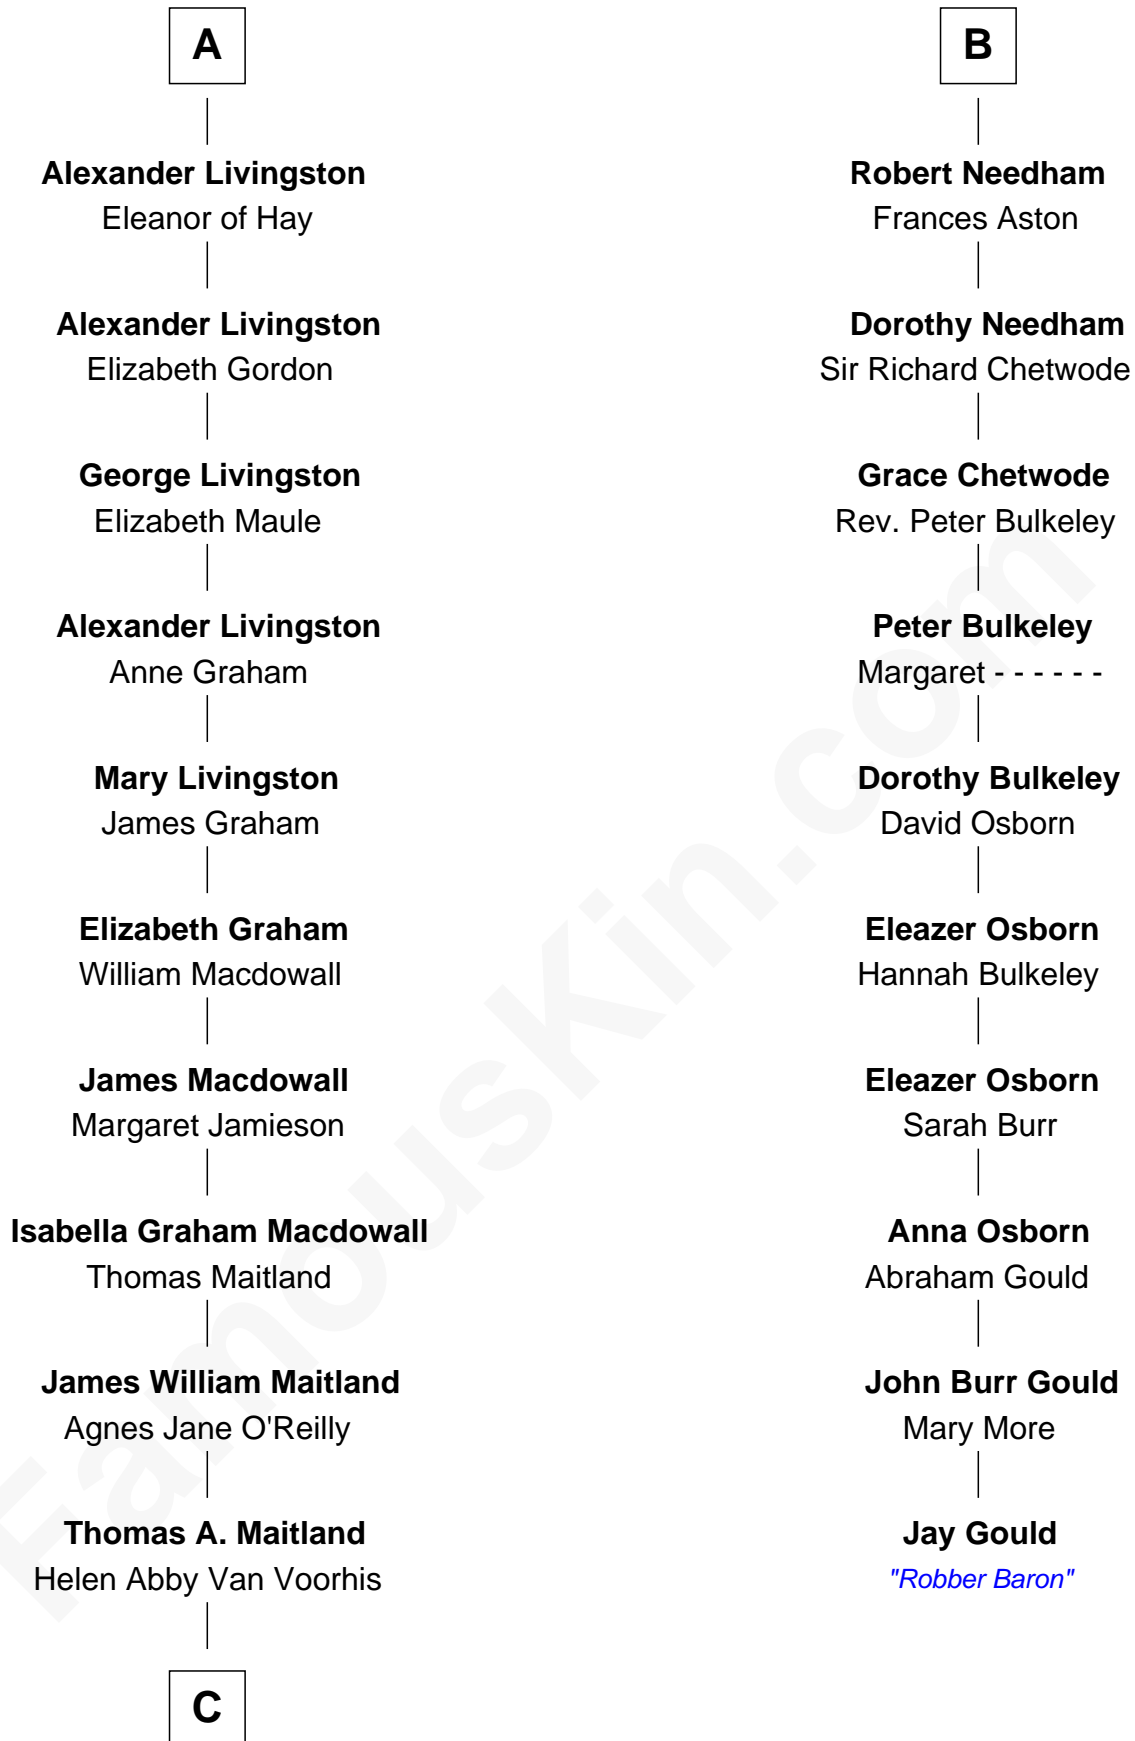

FamousKin.com Relationship Chart of

Howard Dean

79th Governor of Vermont

16th cousin 3 times removed of

Jay Gould

American Railroad "Robber Baron"

C

James William Maitland

Sylvia Wigglesworth

Andrea Belden Maitland

Howard Brush Dean

Howard Dean

79th Governor of Vermont

FamousKin.com