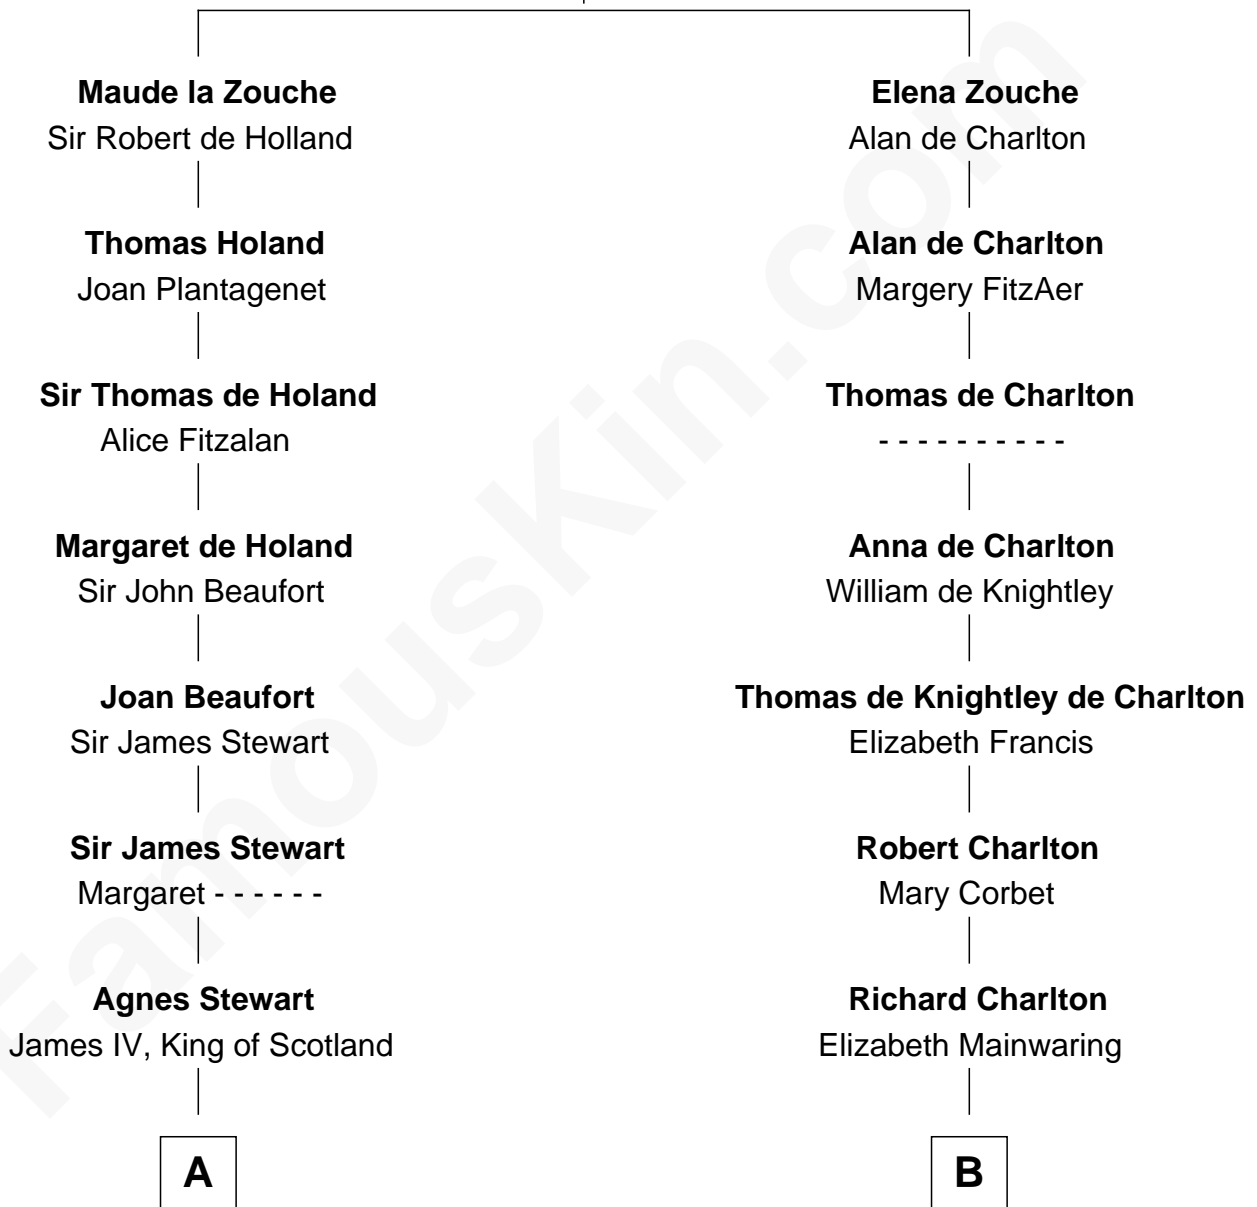

# FamousKin.com Relationship Chart of

**Howard Dean**

*79th Governor of Vermont*

17th cousin 4 times removed of

**Jay Gould**

*American Railroad "Robber Baron"*

**Sir Alan la Zouche**

Eleanor de Segrave