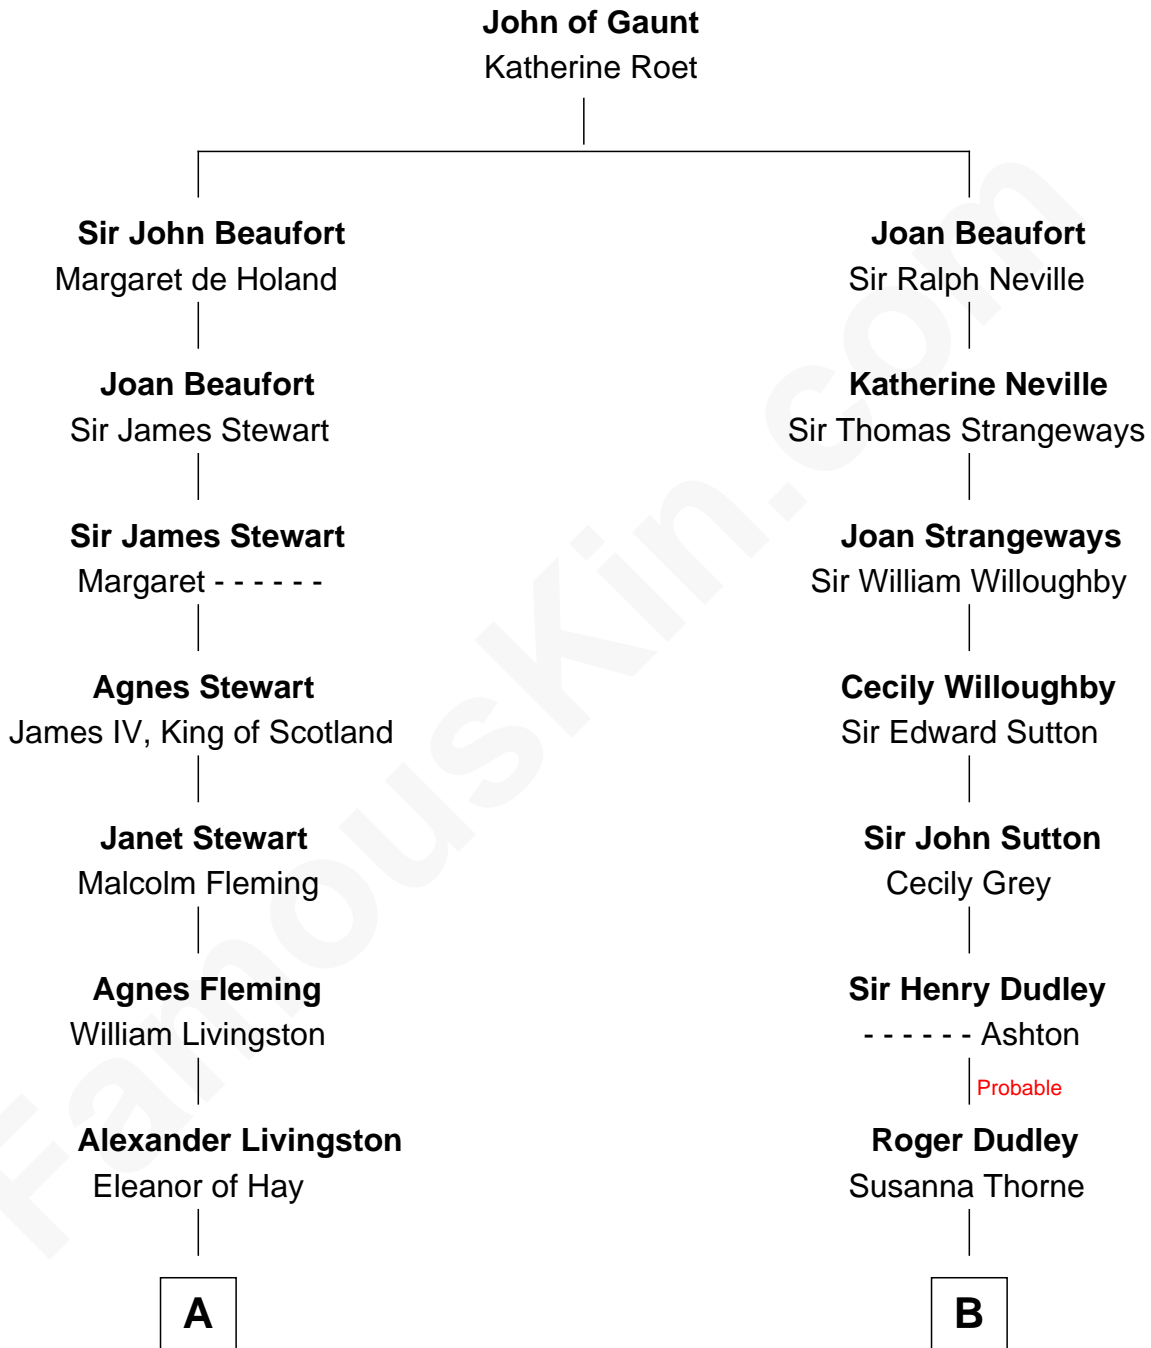

FamousKin.com

Relationship Chart of

Howard Dean

79th Governor of Vermont

15th cousin 3 times removed of

William Marsh Rice

Founder of Rice University

C

Andrea Belden Maitland

Howard Brush Dean

Howard Dean

79th Governor of Vermont

FamousKin.com