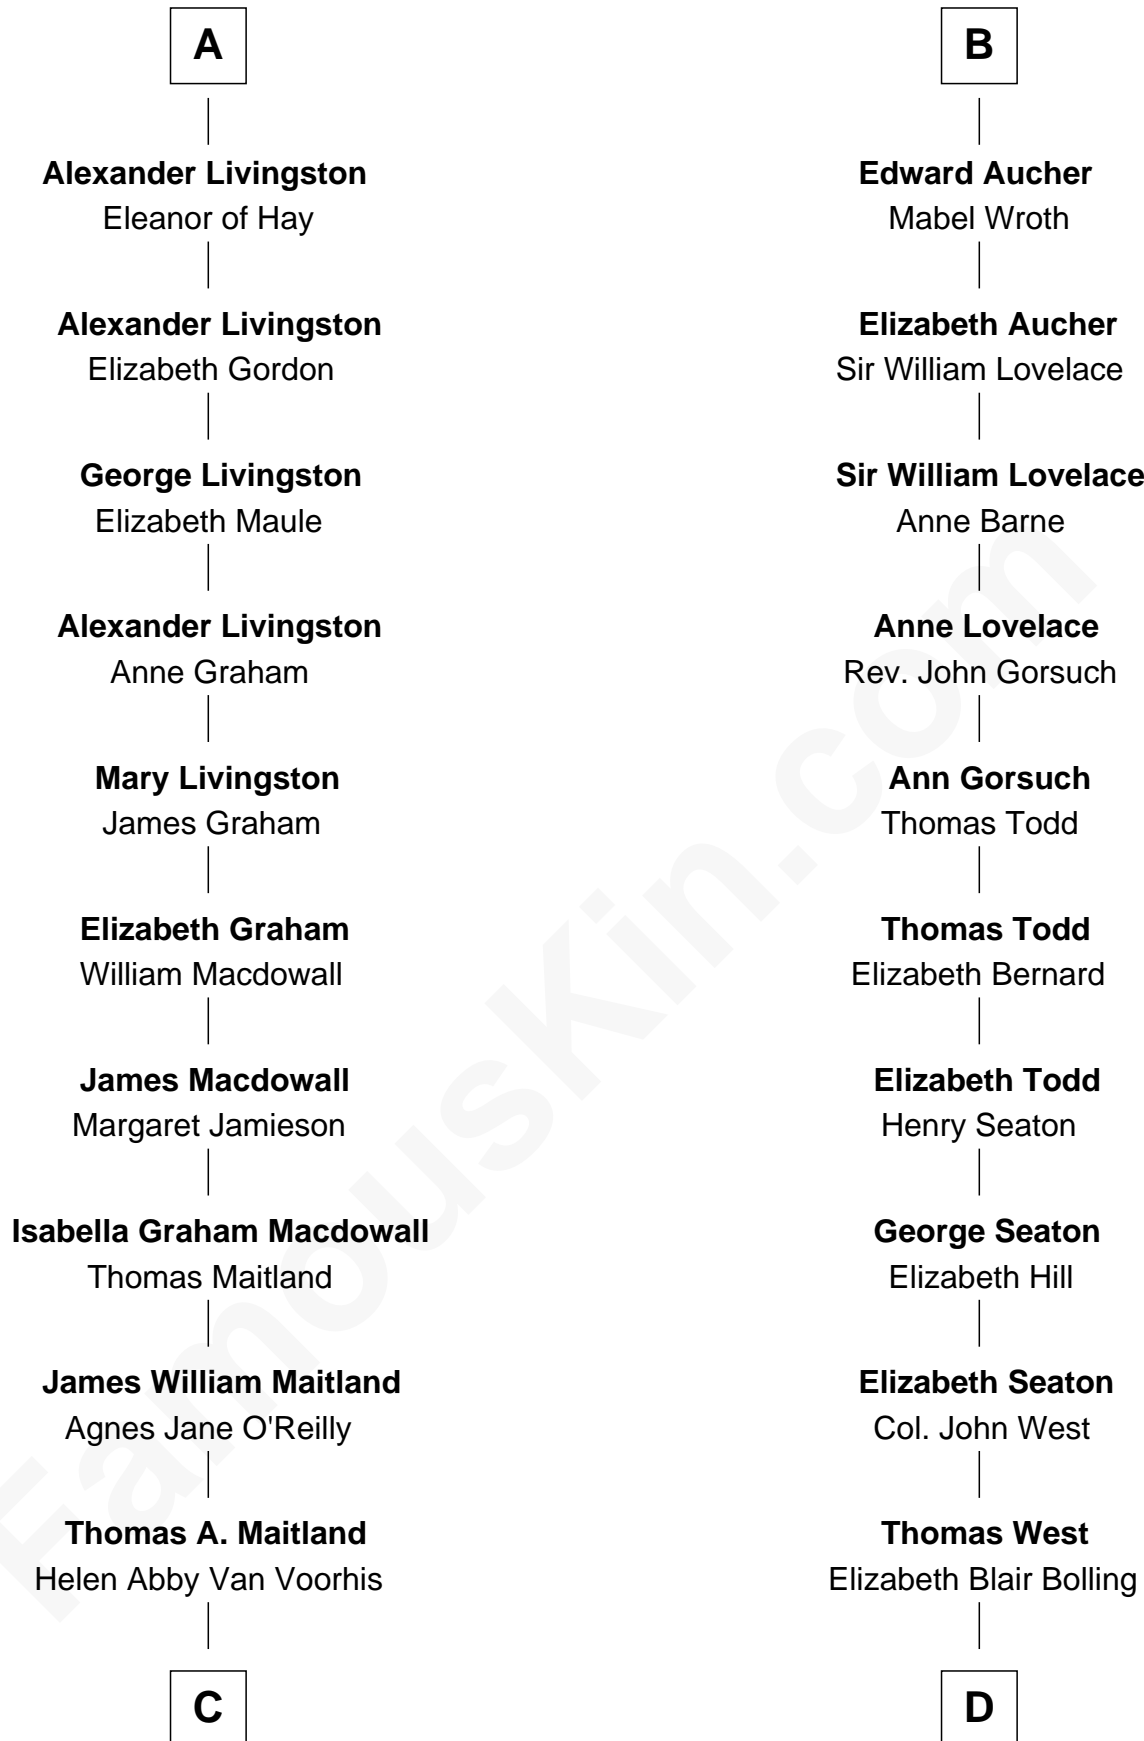

FamousKin.com Relationship Chart of

Howard Dean

79th Governor of Vermont

19th cousin 2 times removed of

Harry F. Byrd

50th Governor of Virginia

C

James William Maitland

Sylvia Wigglesworth

Andrea Belden Maitland

Howard Brush Dean

Howard Dean

79th Governor of Vermont

D

Eliza Bolling West

Dr. Joel Walker Flood

Col. Henry De La Warr Flood

Mary Elizabeth Trent

Joel Walker Flood

Ella Faulkner

Eleanor Bolling Flood

Richard Evelyn Byrd

Harry F. Byrd

50th Governor of Virginia