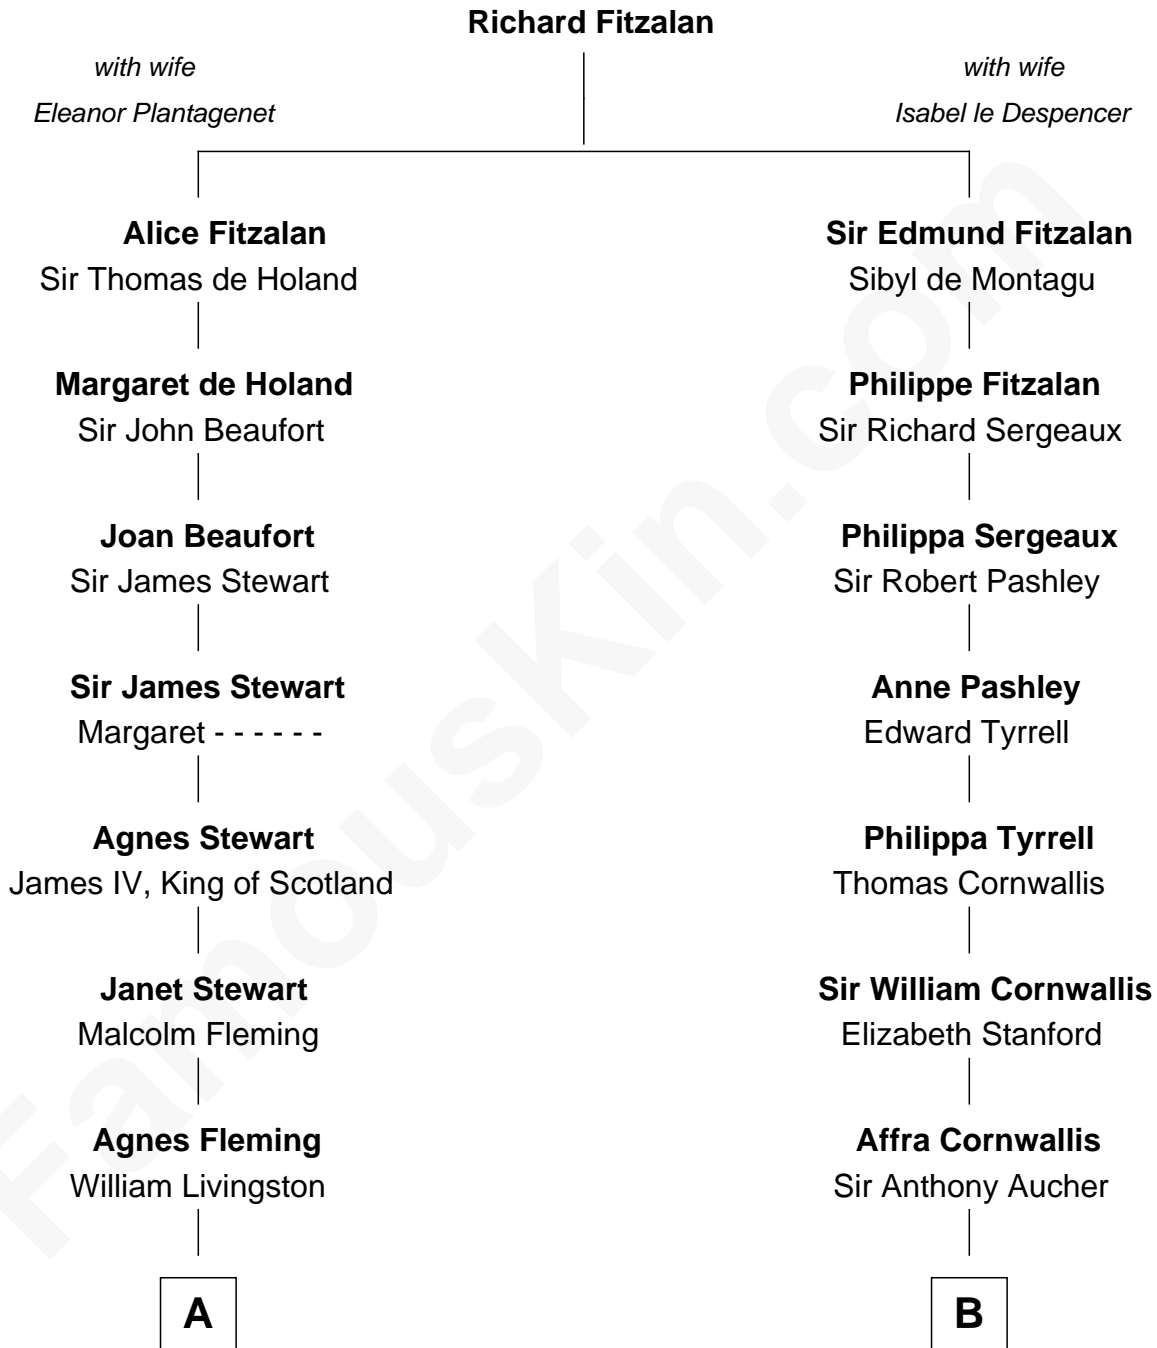

FamousKin.com Relationship Chart of

Howard Dean

79th Governor of Vermont

19th cousin 2 times removed of

Harry F. Byrd

50th Governor of Virginia

C

James William Maitland

Sylvia Wigglesworth

Andrea Belden Maitland

Howard Brush Dean

Howard Dean

79th Governor of Vermont

D

Eliza Bolling West

Dr. Joel Walker Flood

Col. Henry De La Warr Flood

Mary Elizabeth Trent

Joel Walker Flood

Ella Faulkner

Eleanor Bolling Flood

Richard Evelyn Byrd

Harry F. Byrd

50th Governor of Virginia