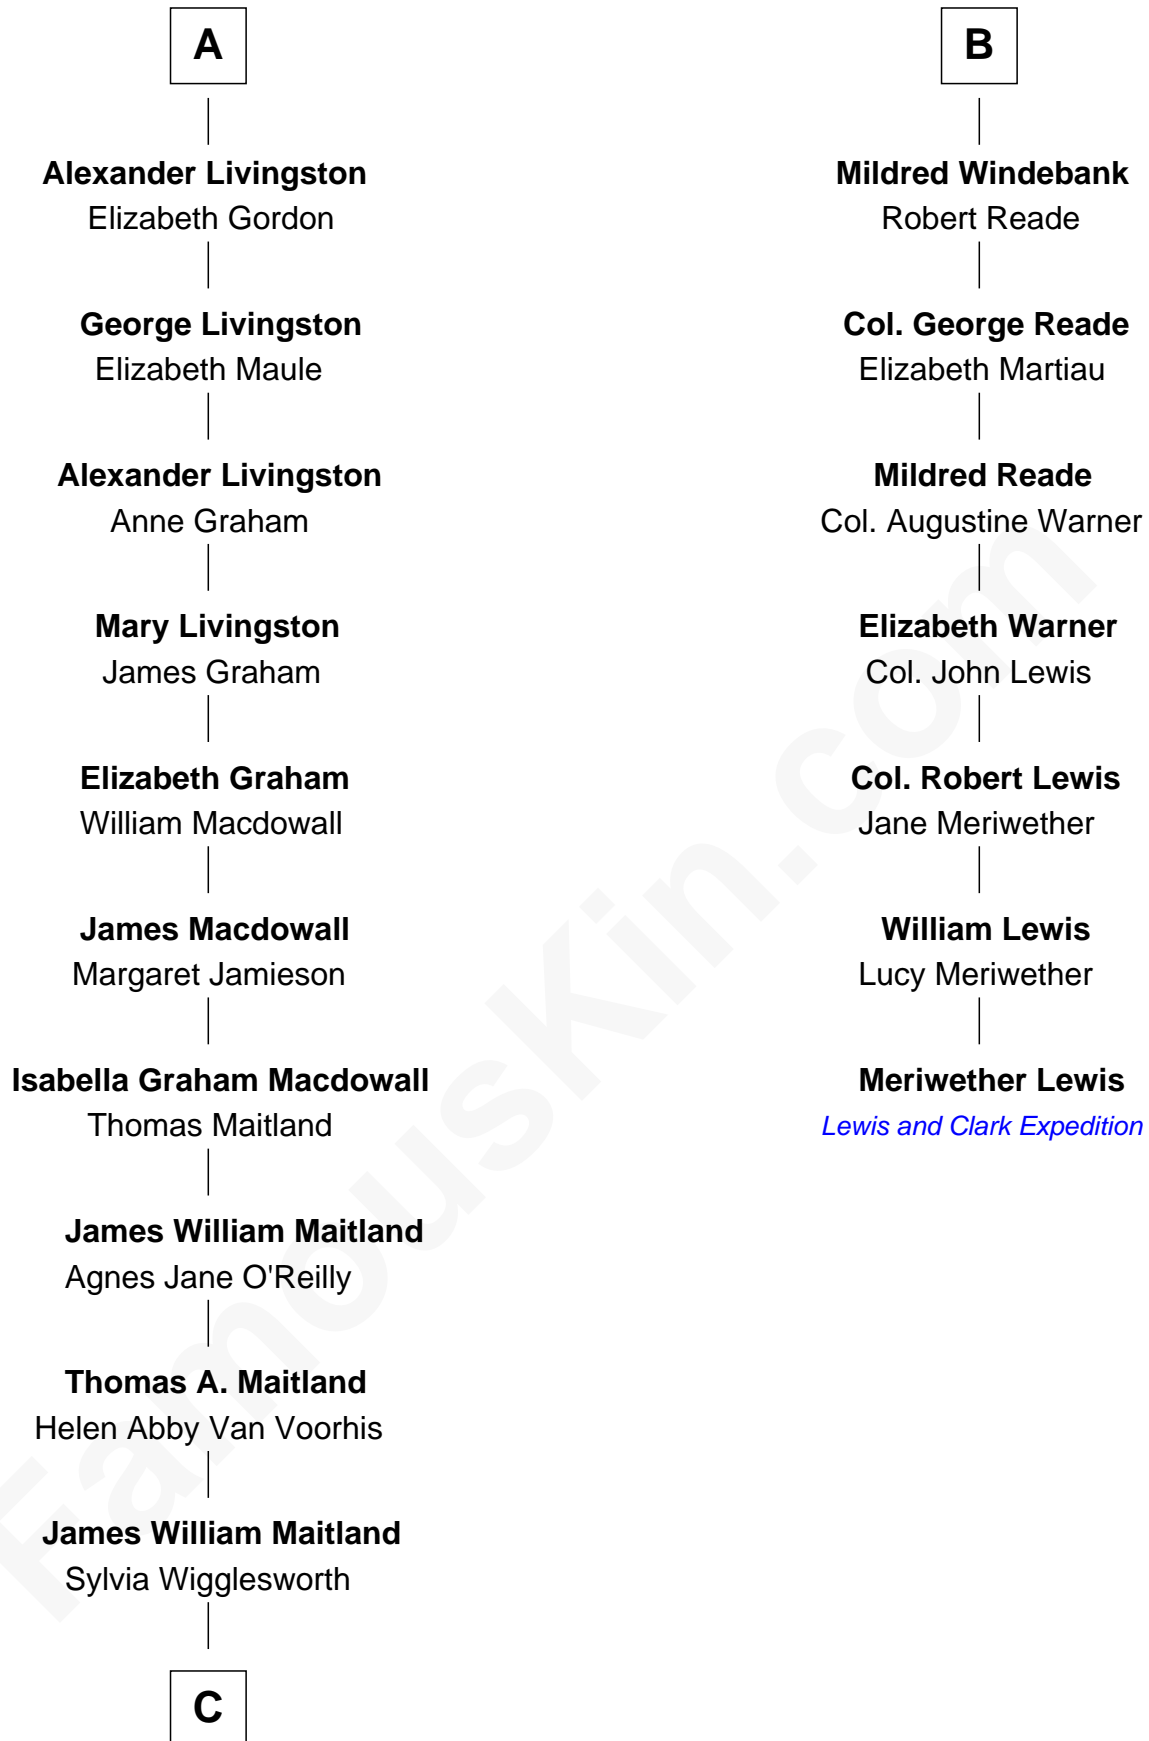

FamousKin.com

Relationship Chart of

Howard Dean

79th Governor of Vermont

13th cousin 5 times removed of

Meriwether Lewis

Lewis and Clark Expedition

—
Andrea Belden Maitland

Howard Brush Dean

—
Howard Dean

79th Governor of Vermont

FamousKin.com