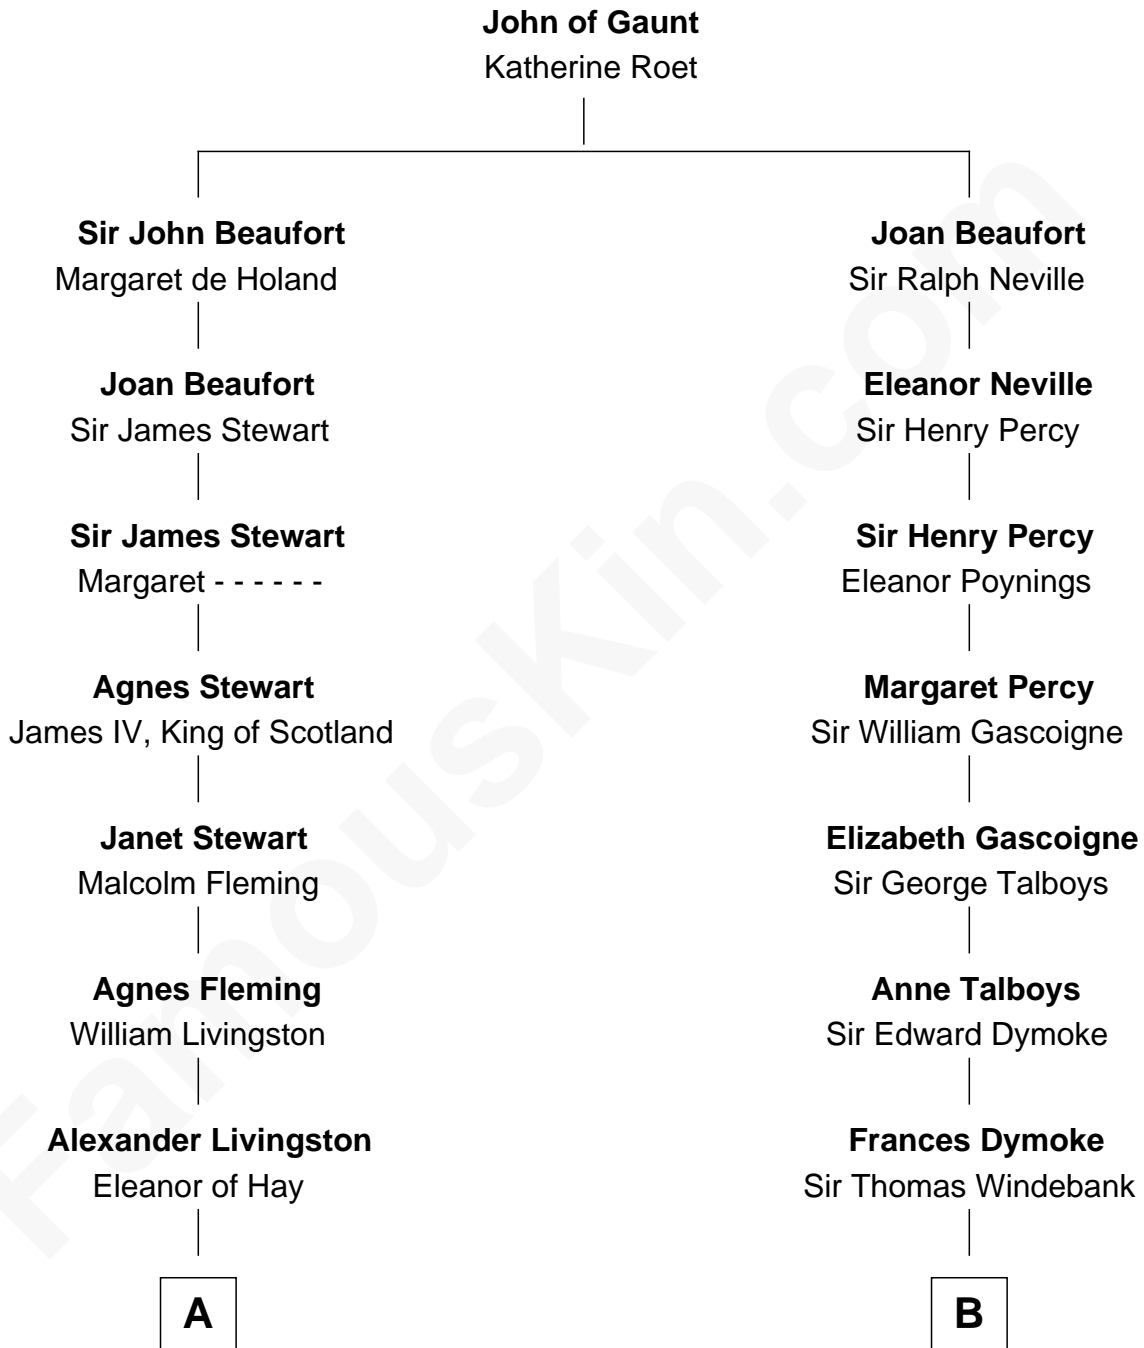

FamousKin.com

Relationship Chart of

Howard Dean

79th Governor of Vermont

13th cousin 5 times removed of

Meriwether Lewis

Lewis and Clark Expedition

—
Andrea Belden Maitland

Howard Brush Dean

—
Howard Dean

79th Governor of Vermont

FamousKin.com