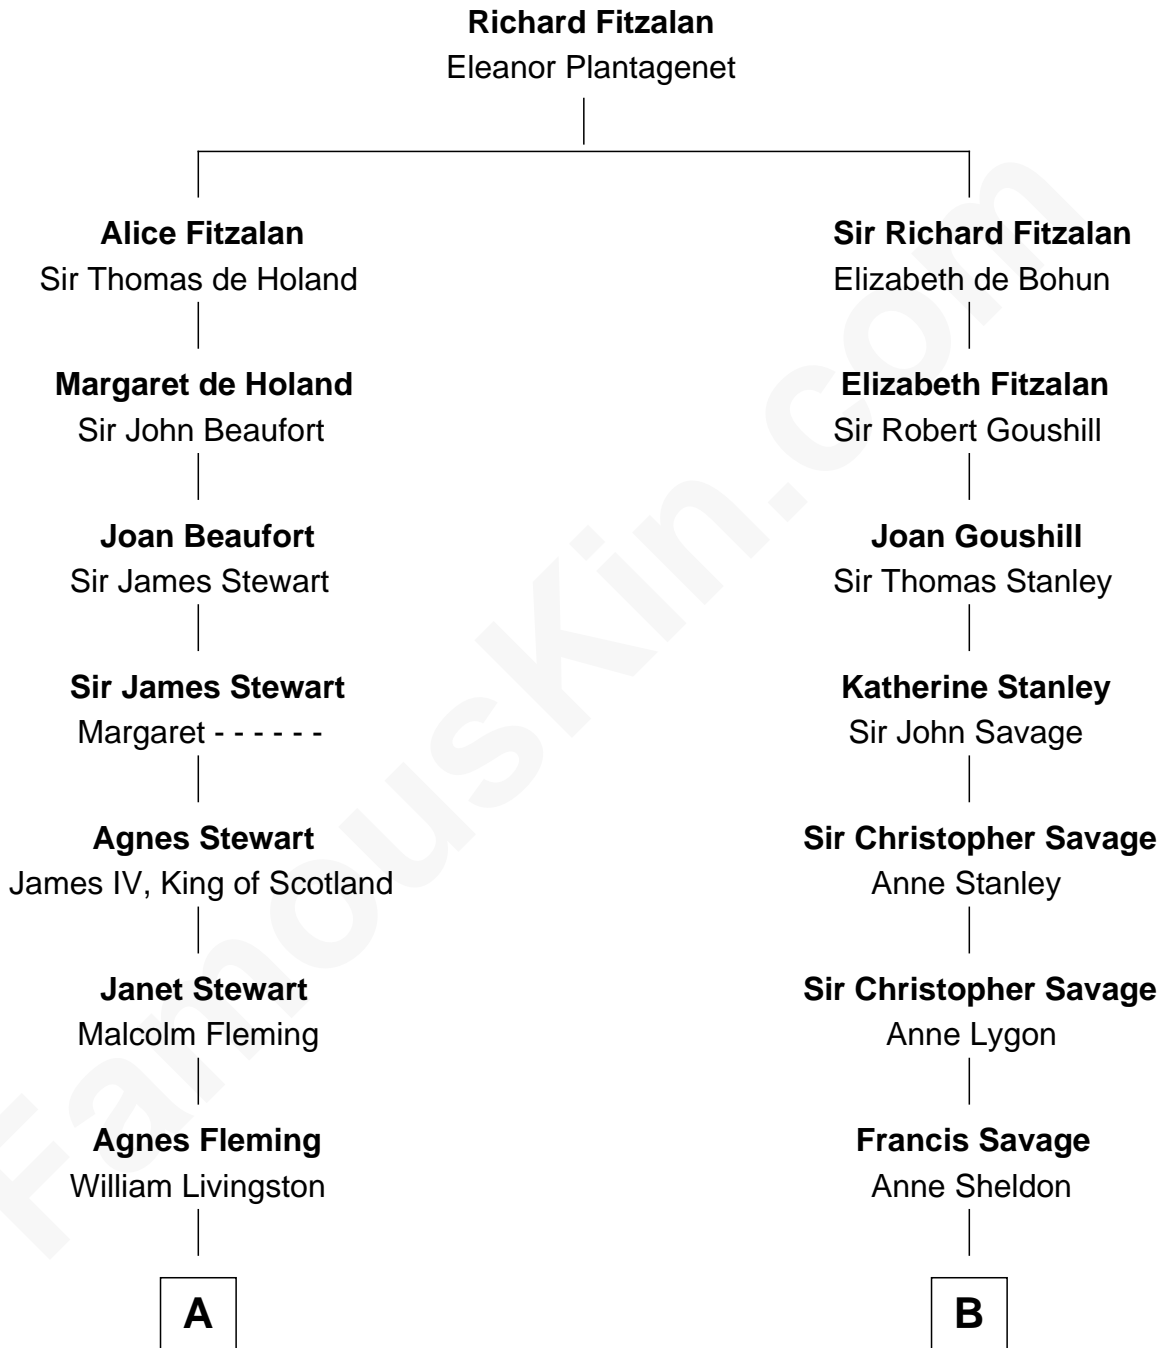

## Relationship Chart of

### Howard Dean

79th Governor of Vermont

14th cousin 5 times removed of

### Meriwether Lewis

Lewis and Clark Expedition

**C**

—  
**James William Maitland**

Sylvia Wigglesworth

—  
**Andrea Belden Maitland**

Howard Brush Dean

—  
**Howard Dean**