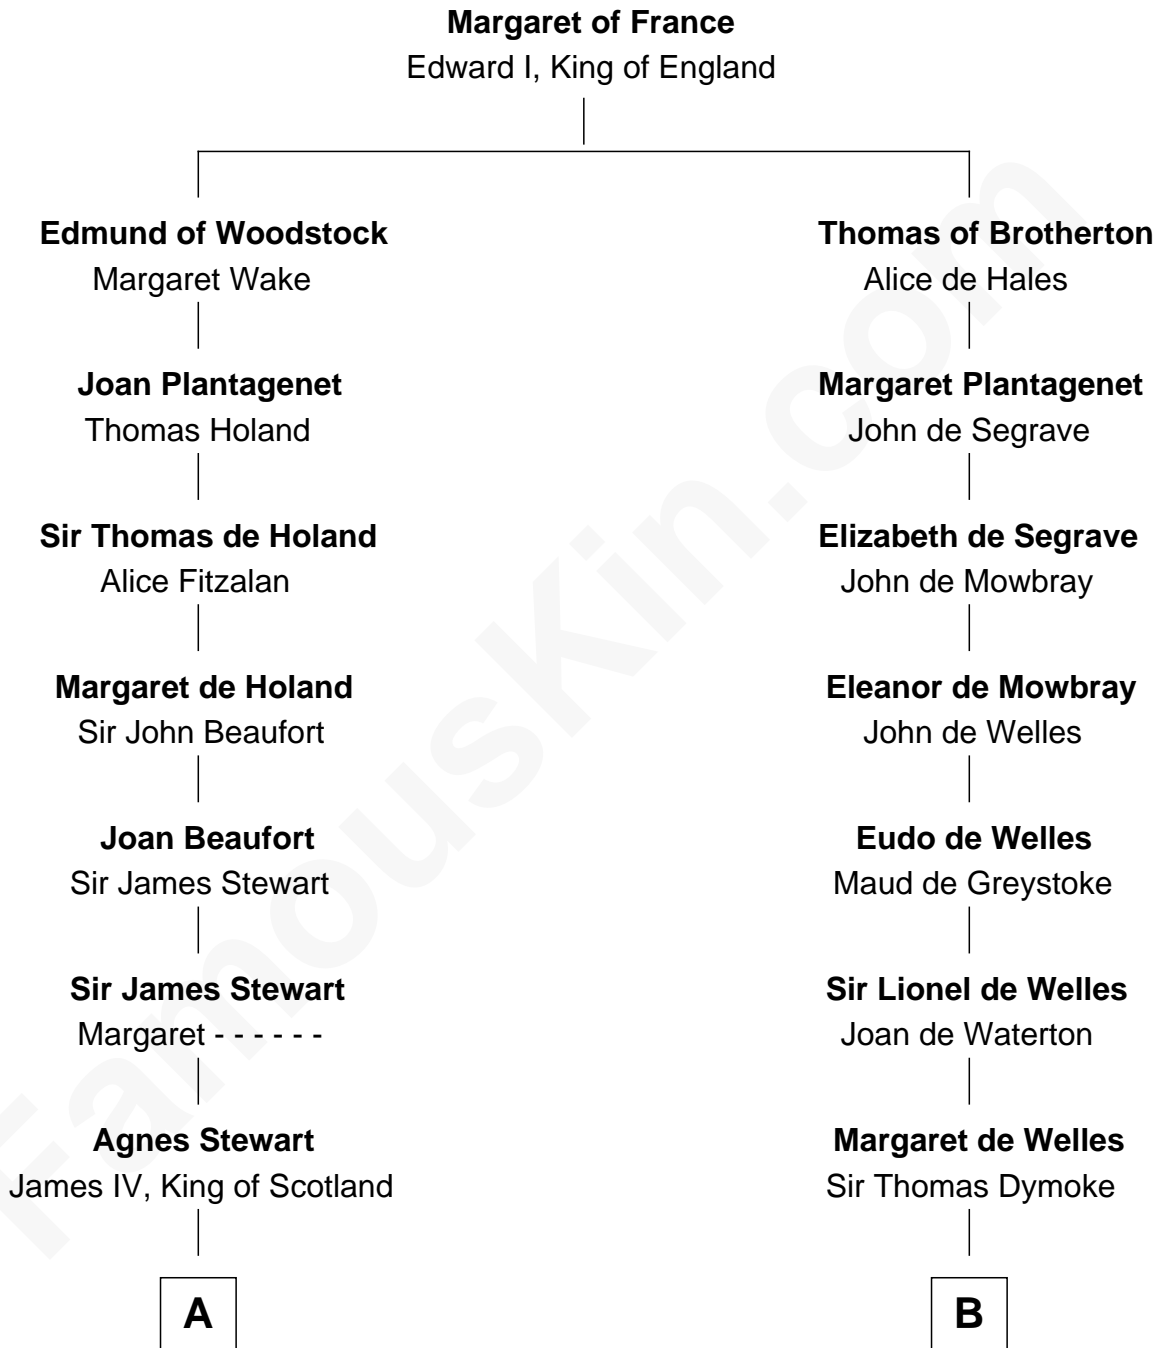

FamousKin.com

Relationship Chart of

Howard Dean

79th Governor of Vermont

16th cousin 5 times removed of

Meriwether Lewis

Lewis and Clark Expedition

C

—
James William Maitland

Agnes Jane O'Reilly

—
Thomas A. Maitland

Helen Abby Van Voorhis

—
James William Maitland

Sylvia Wigglesworth

—
Andrea Belden Maitland

Howard Brush Dean

—
Howard Dean

79th Governor of Vermont