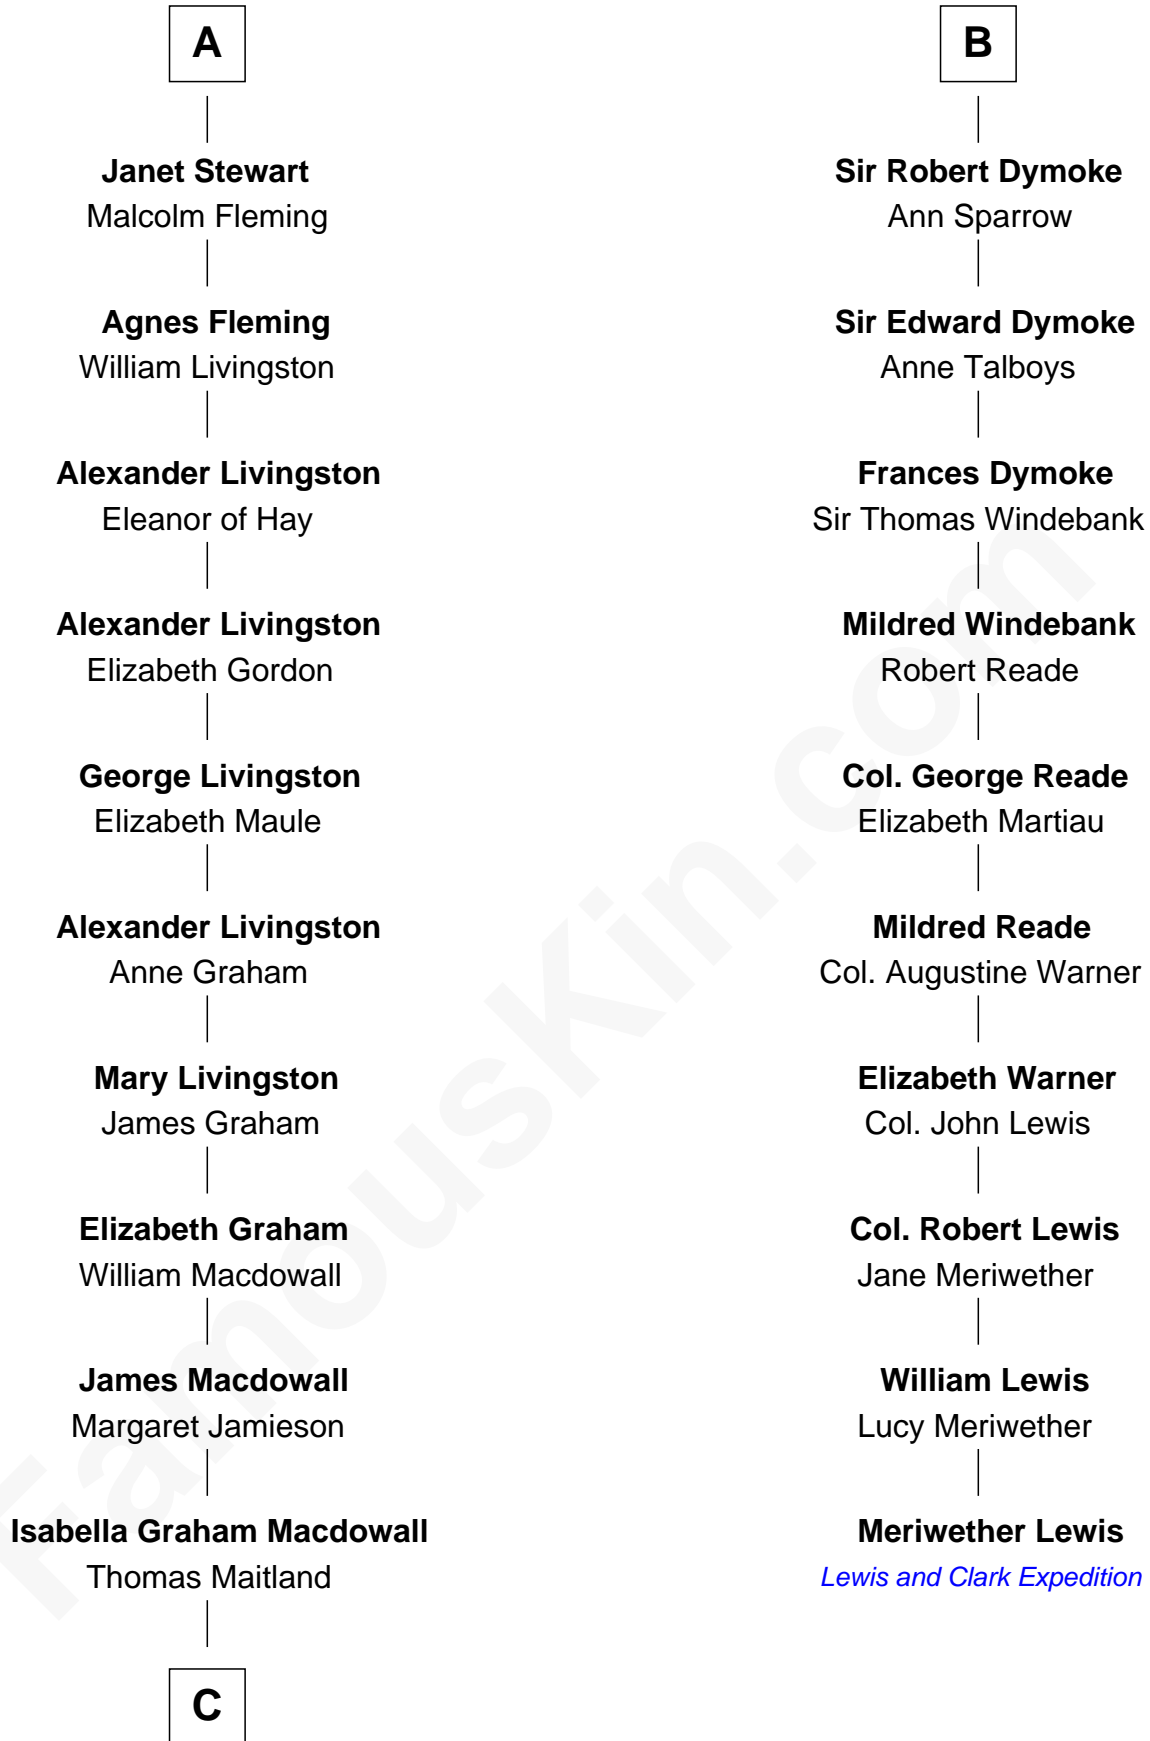

FamousKin.com

Relationship Chart of

Howard Dean

79th Governor of Vermont

16th cousin 5 times removed of

Meriwether Lewis

Lewis and Clark Expedition

C

—
James William Maitland

Agnes Jane O'Reilly

—
Thomas A. Maitland

Helen Abby Van Voorhis

—
James William Maitland

Sylvia Wigglesworth

—
Andrea Belden Maitland

Howard Brush Dean