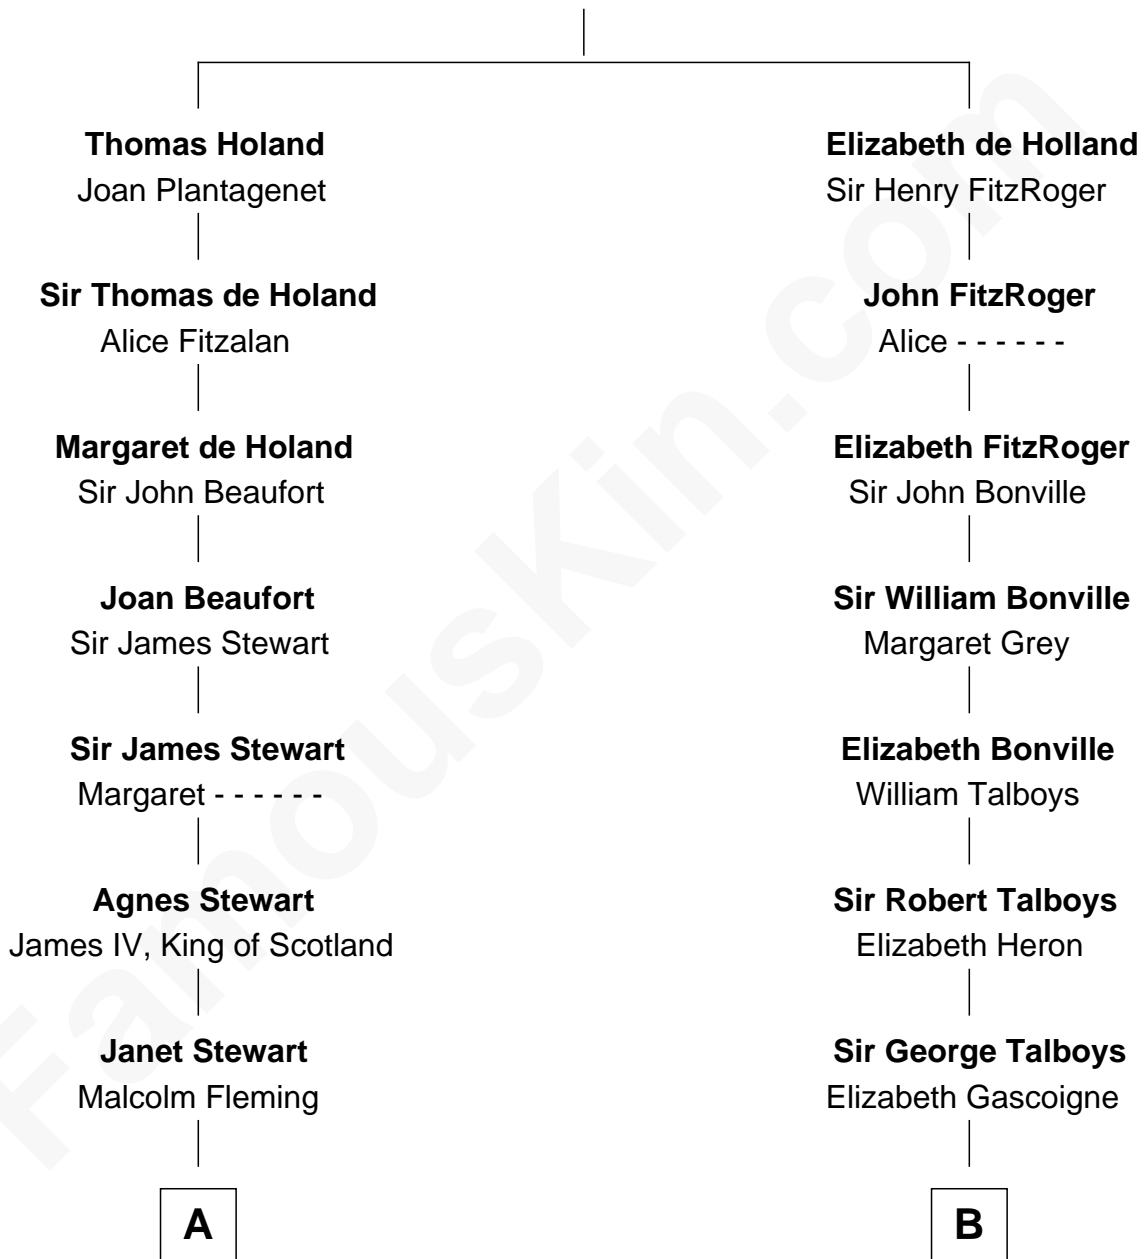

FamousKin.com

Relationship Chart of

Howard Dean

79th Governor of Vermont

15th cousin 5 times removed of

Meriwether Lewis

Lewis and Clark Expedition

Sir Robert de Holland

Maude la Zouche

C

—
Thomas A. Maitland
Helen Abby Van Voorhis

—
James William Maitland
Sylvia Wigglesworth

—
Andrea Belden Maitland
Howard Brush Dean

—
Howard Dean
79th Governor of Vermont

FamousKin.com