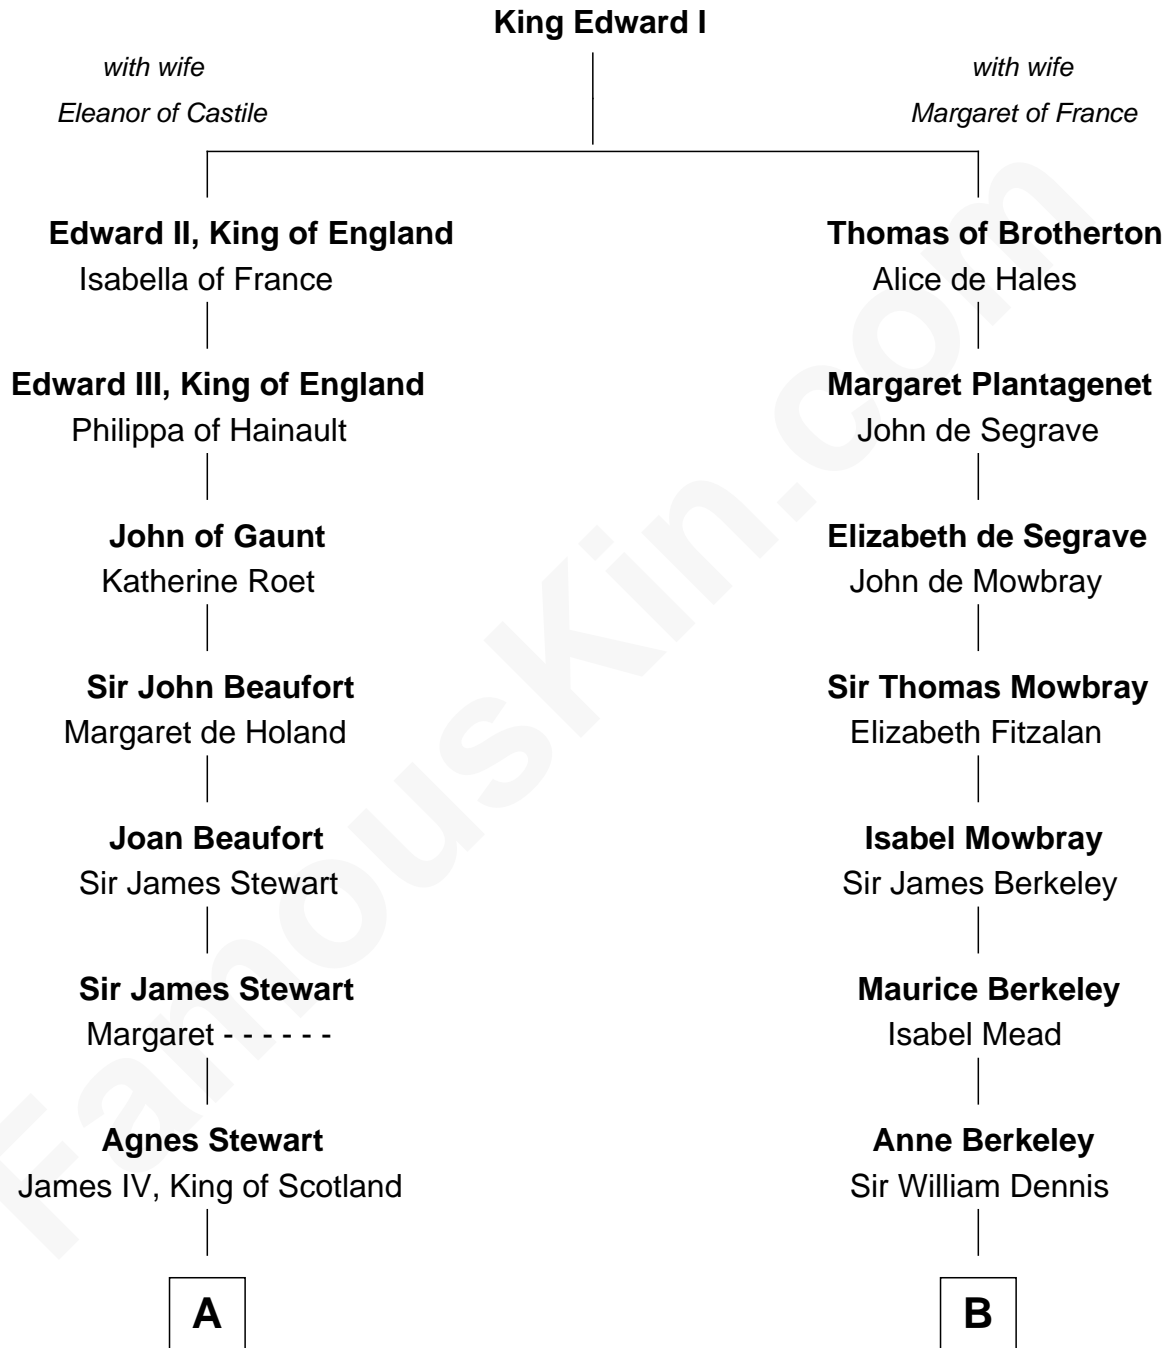

FamousKin.com Relationship Chart of

Howard Dean

79th Governor of Vermont

21st cousin of

Sarah Ferguson

Duchess of York

C

James William Maitland

Agnes Jane O'Reilly

Thomas A. Maitland

Helen Abby Van Voorhis

James William Maitland

Sylvia Wigglesworth

Andrea Belden Maitland

Howard Brush Dean

Howard Dean