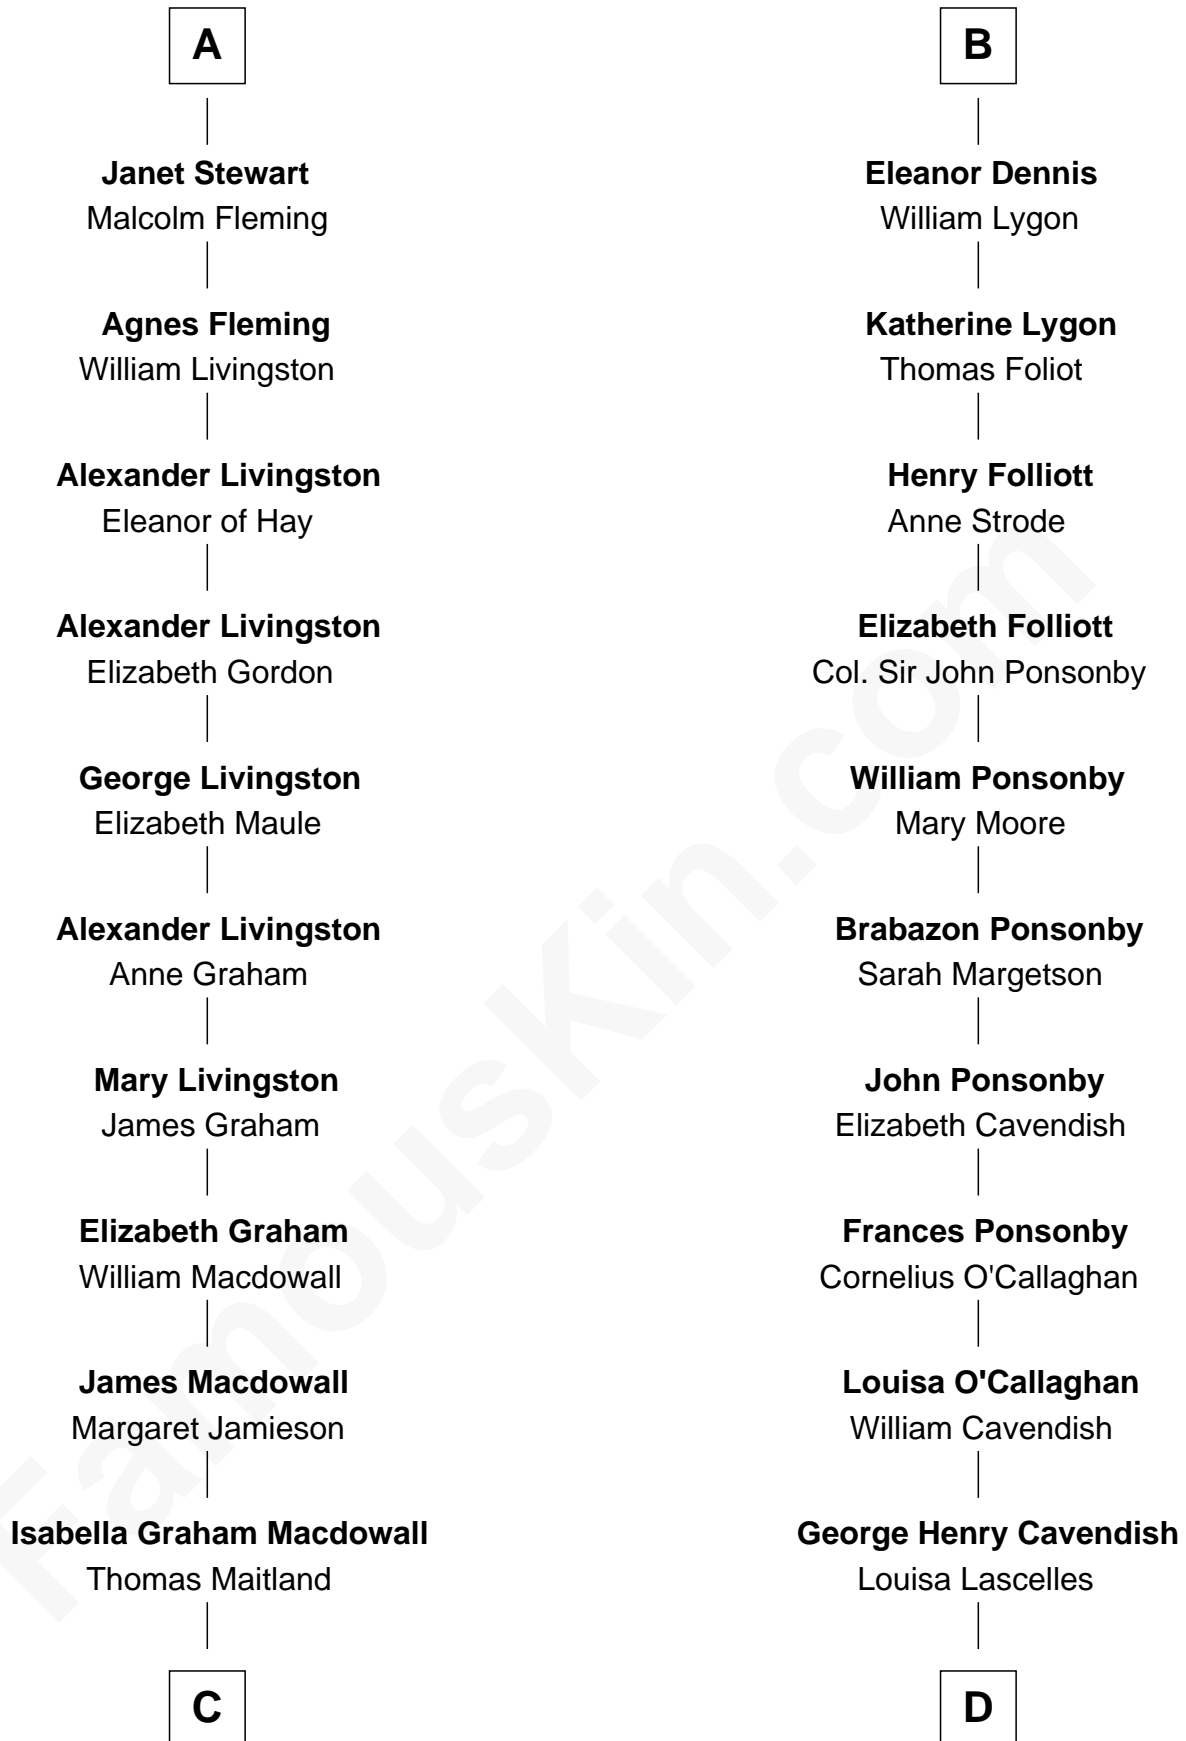

FamousKin.com Relationship Chart of

Howard Dean

79th Governor of Vermont

21st cousin of

Sarah Ferguson

Duchess of York

C

James William Maitland

Agnes Jane O'Reilly

Thomas A. Maitland

Helen Abby Van Voorhis

James William Maitland

Sylvia Wigglesworth

Andrea Belden Maitland

Howard Brush Dean

Howard Dean