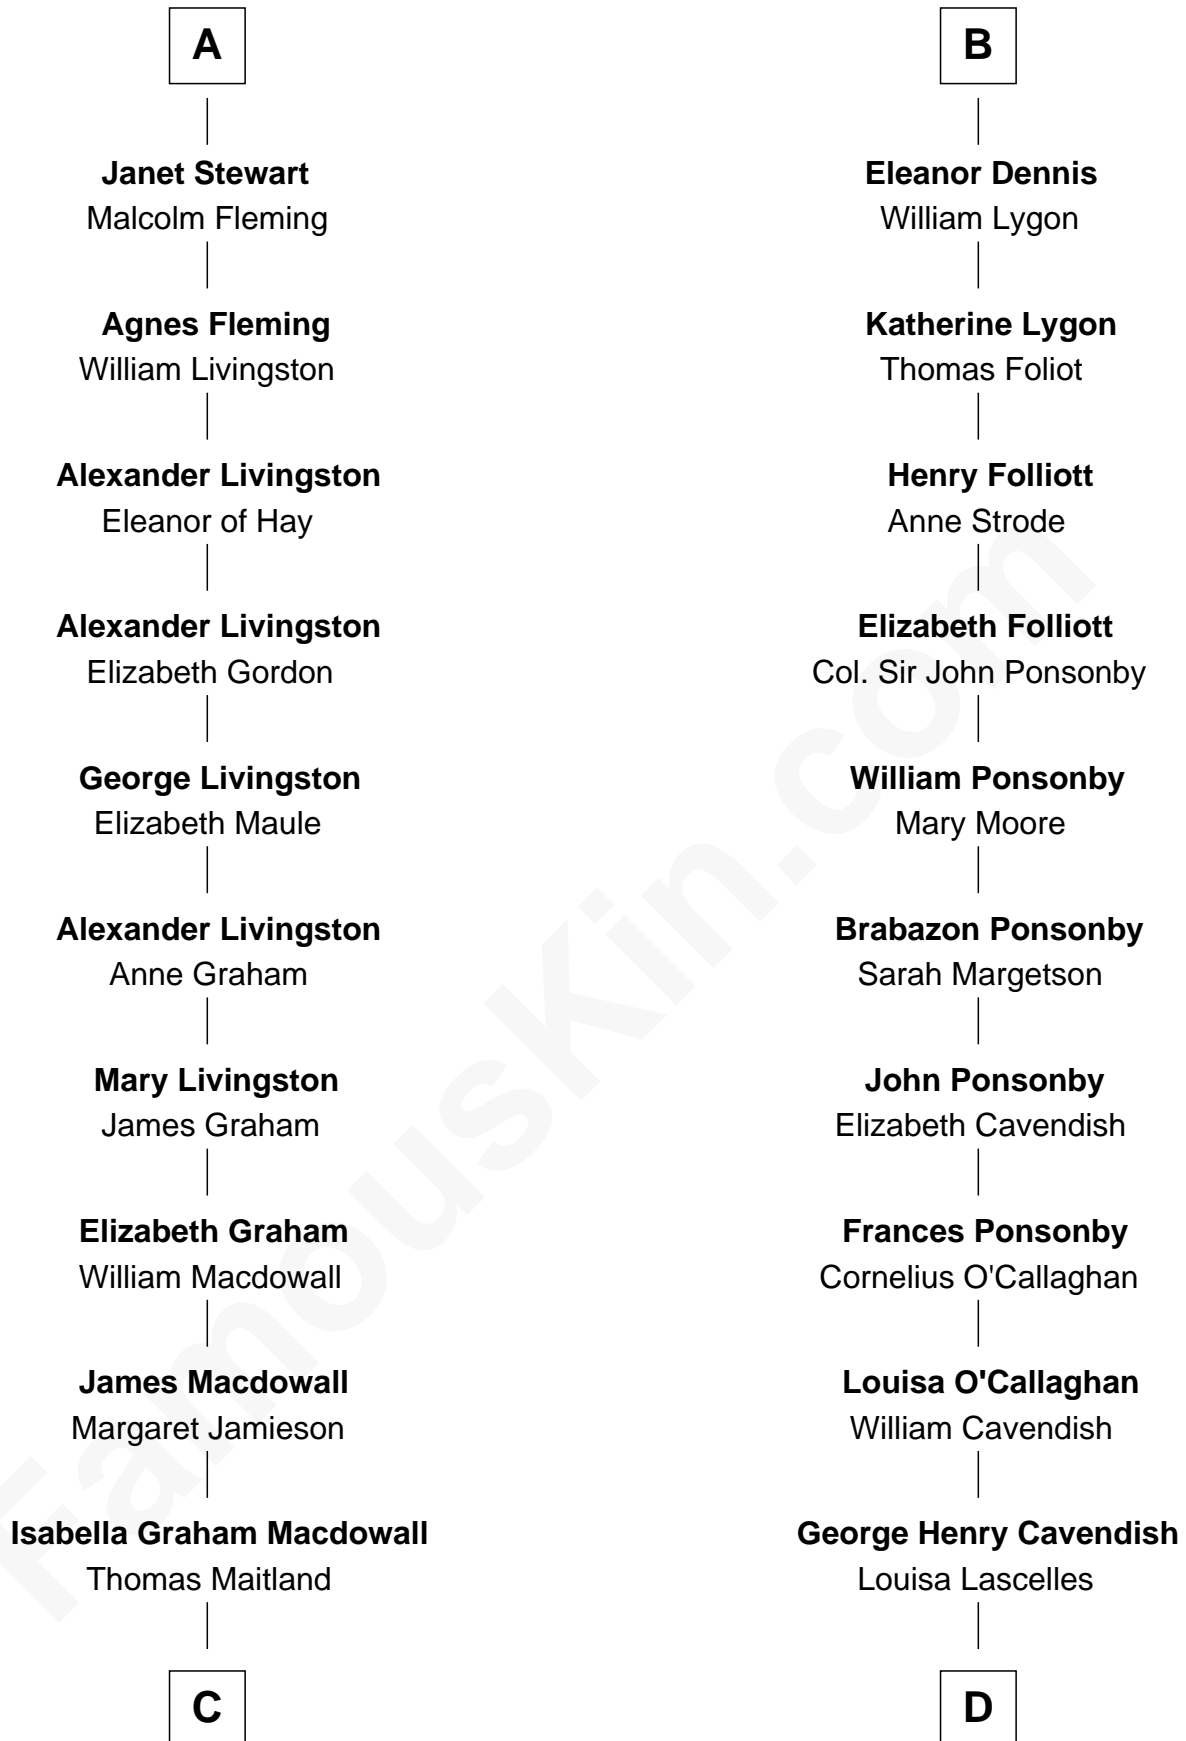

FamousKin.com Relationship Chart of

Howard Dean

79th Governor of Vermont

21st cousin of

Sarah Ferguson

Duchess of York

Richard Fitzalan

Alice de Saluzzo

C

James William Maitland

Agnes Jane O'Reilly

Thomas A. Maitland

Helen Abby Van Voorhis

James William Maitland

Sylvia Wigglesworth

Andrea Belden Maitland