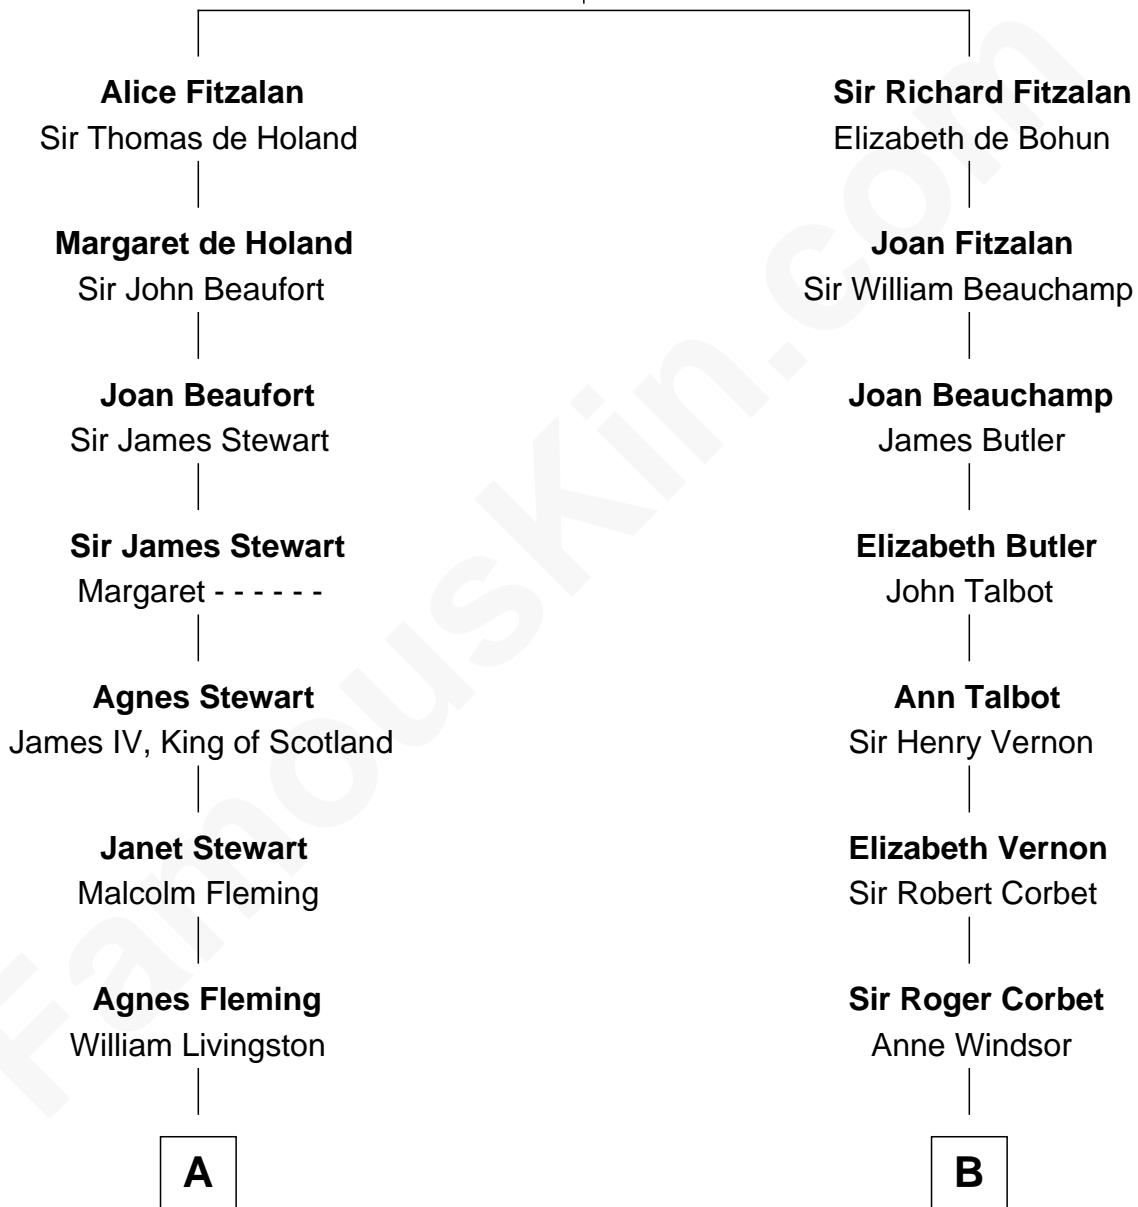

FamousKin.com Relationship Chart of

Howard Dean

79th Governor of Vermont

17th cousin 2 times removed of

Olivia De Havilland

Movie Actress

Richard Fitzalan
Eleanor Plantagenet

C

—
James William Maitland

Sylvia Wigglesworth

—
Andrea Belden Maitland

Howard Brush Dean

—
Howard Dean

79th Governor of Vermont

FamousKin.com