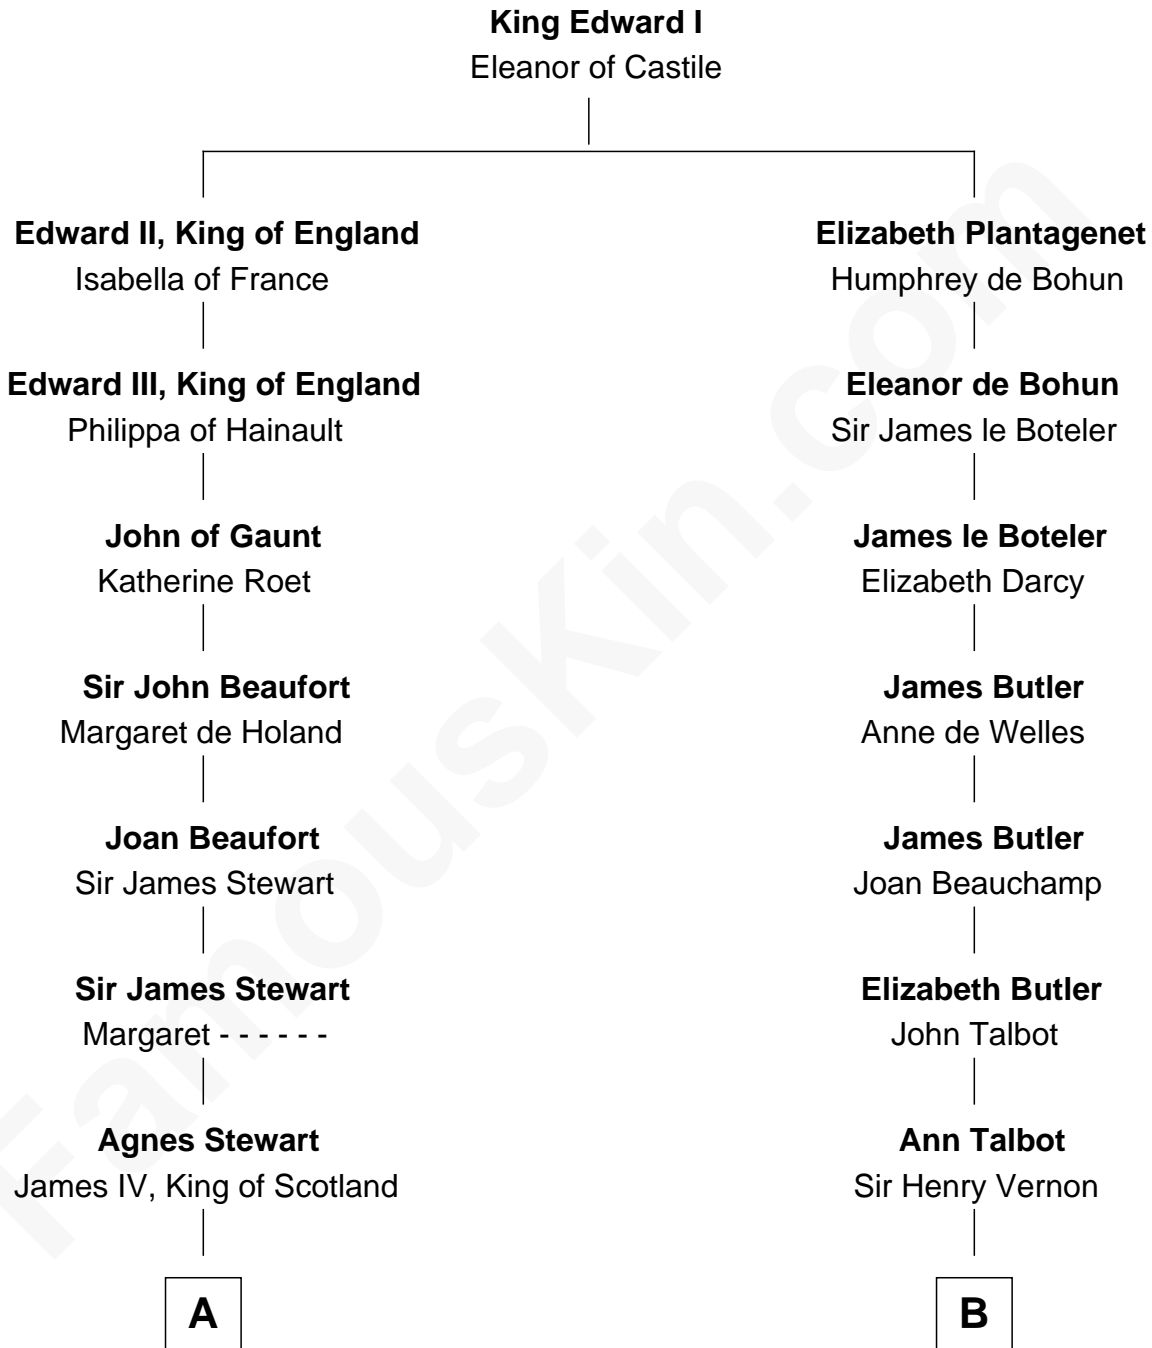

FamousKin.com Relationship Chart of

Howard Dean

79th Governor of Vermont

19th cousin 2 times removed of

Joan Fontaine

Movie Actress

C

James William Maitland

Agnes Jane O'Reilly

Thomas A. Maitland

Helen Abby Van Voorhis

James William Maitland

Sylvia Wigglesworth

Andrea Belden Maitland

Howard Brush Dean

Howard Dean