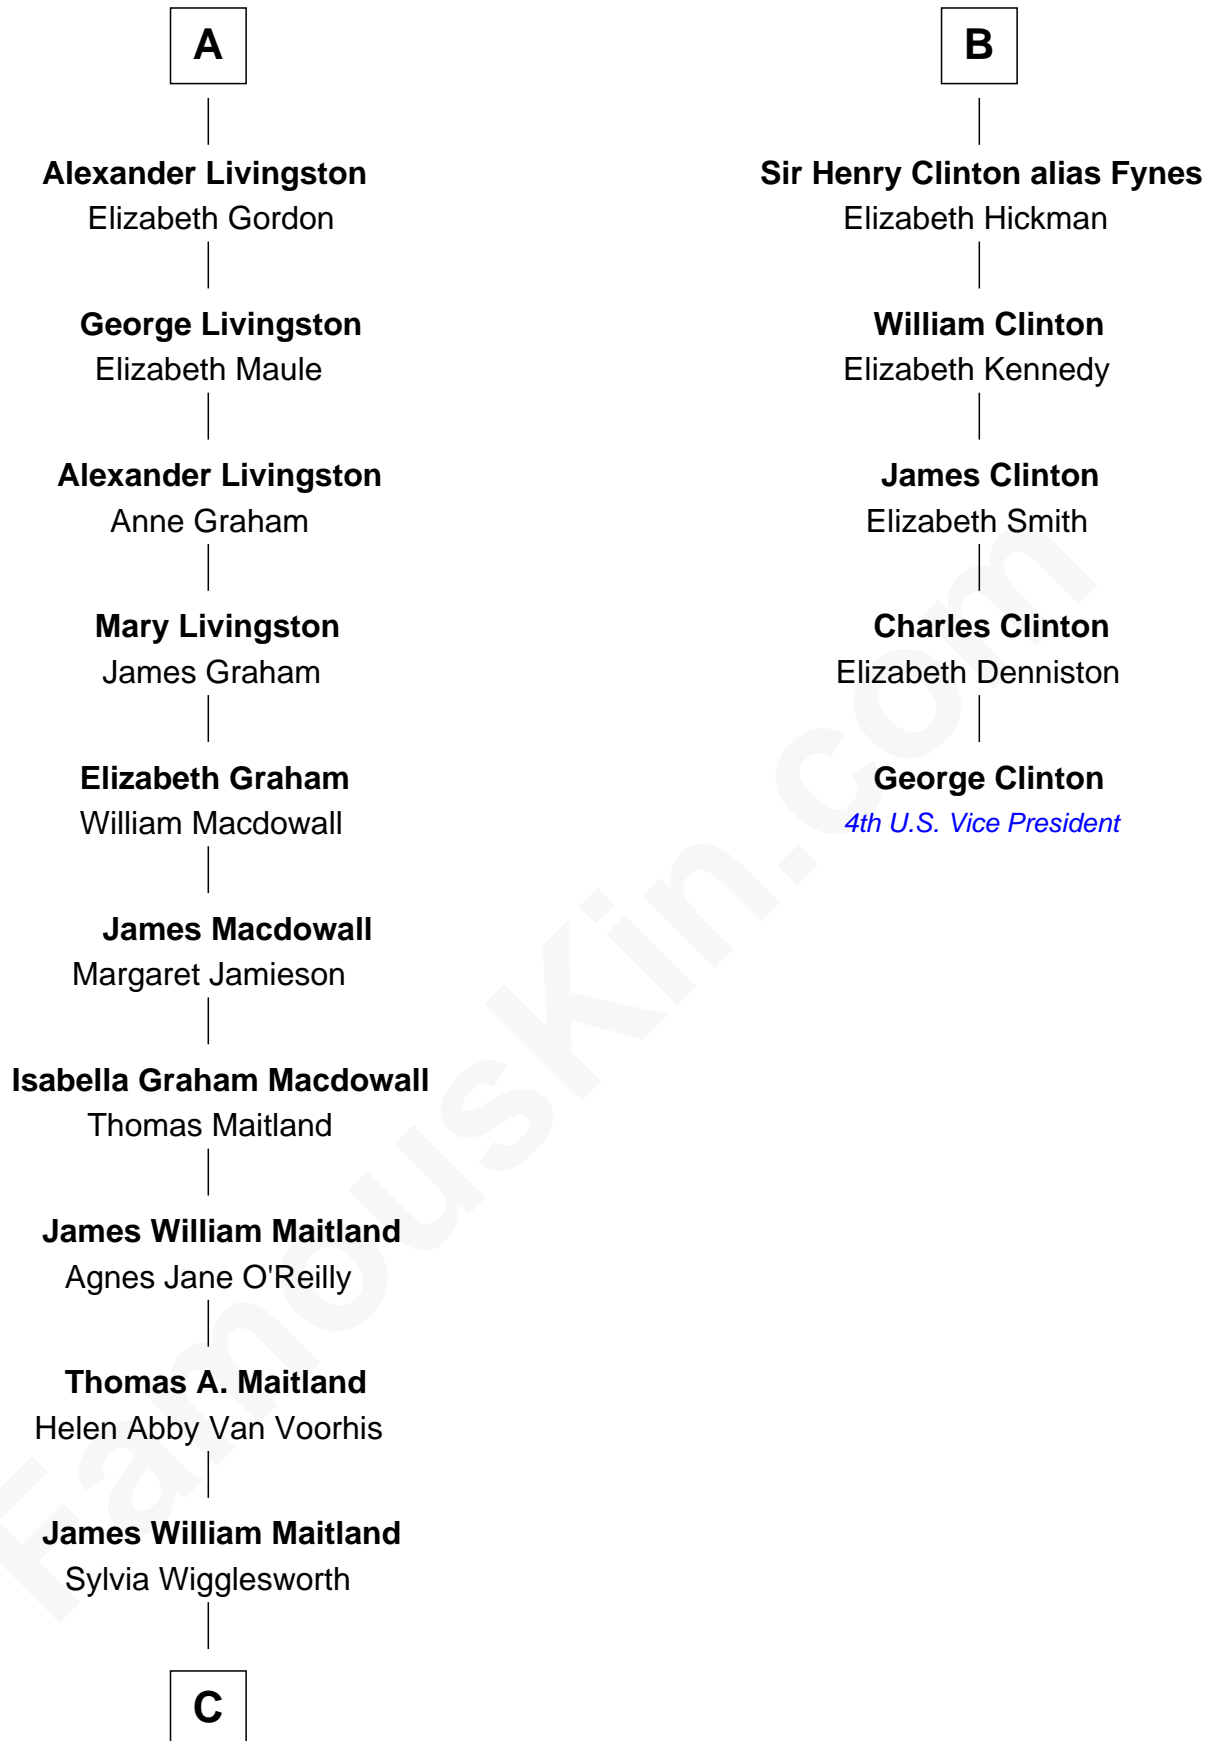

# FamousKin.com Relationship Chart of

**Howard Dean**

*79th Governor of Vermont*

11th cousin 7 times removed of

**George Clinton**

*4th U.S. Vice President*

C

Andrea Belden Maitland

Howard Brush Dean

Howard Dean

*79th Governor of Vermont*

FamousKin.com