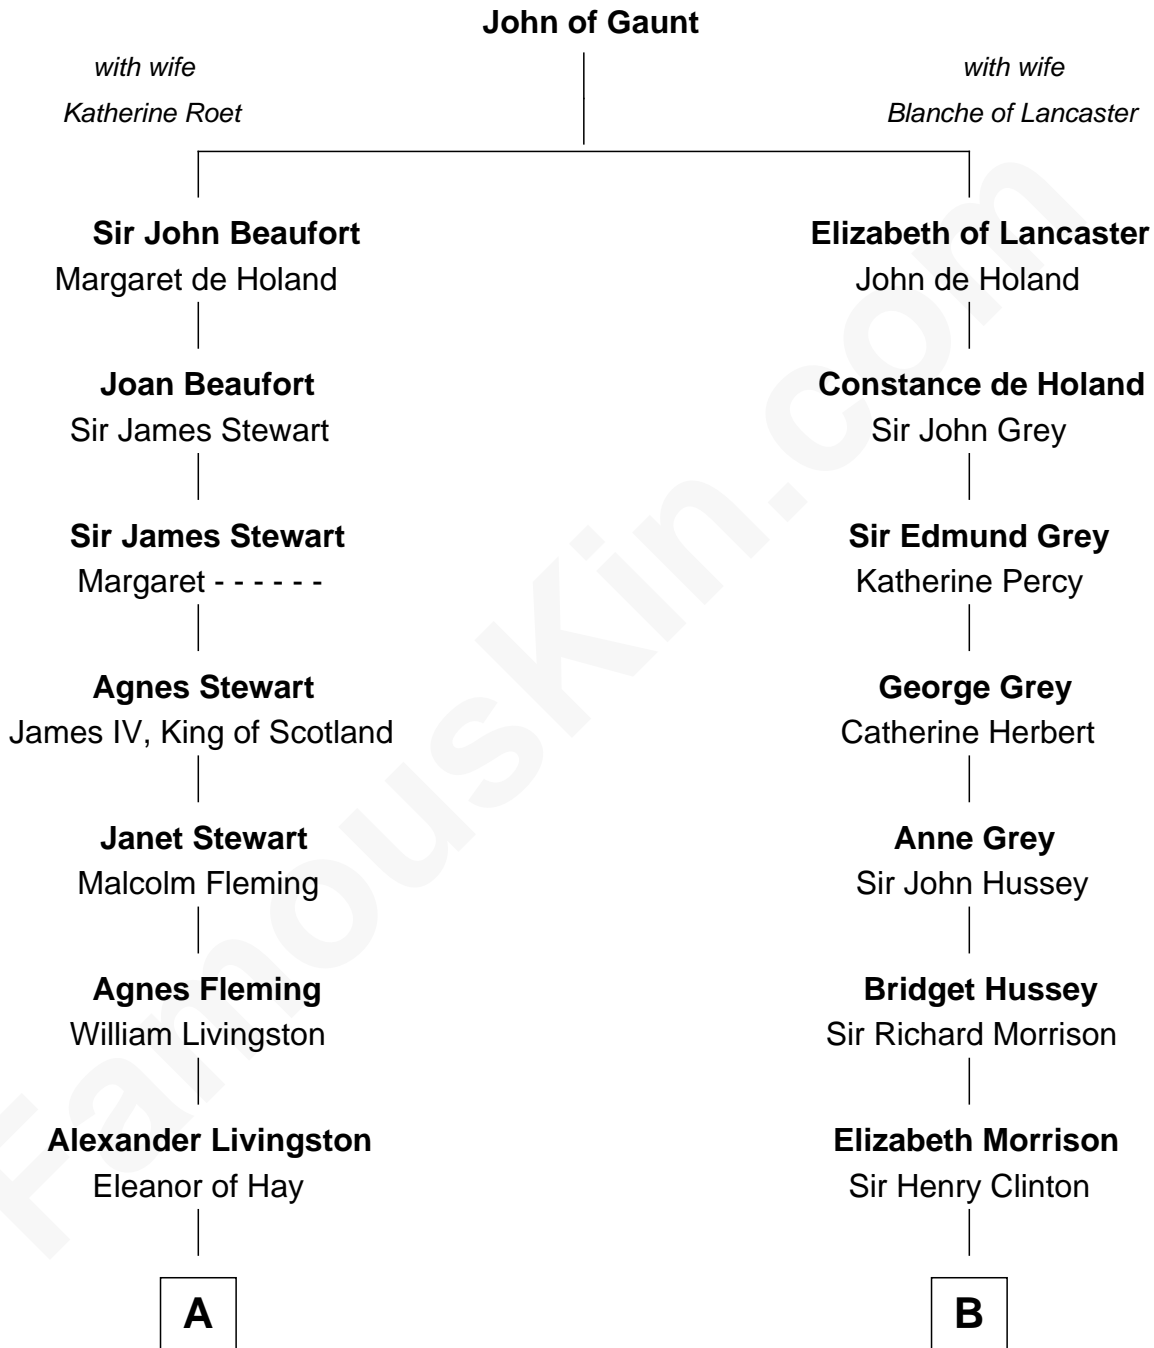

# FamousKin.com Relationship Chart of

**Howard Dean**

*79th Governor of Vermont*

11th cousin 7 times removed of

**George Clinton**

*4th U.S. Vice President*

C

Andrea Belden Maitland

Howard Brush Dean

Howard Dean

*79th Governor of Vermont*

FamousKin.com