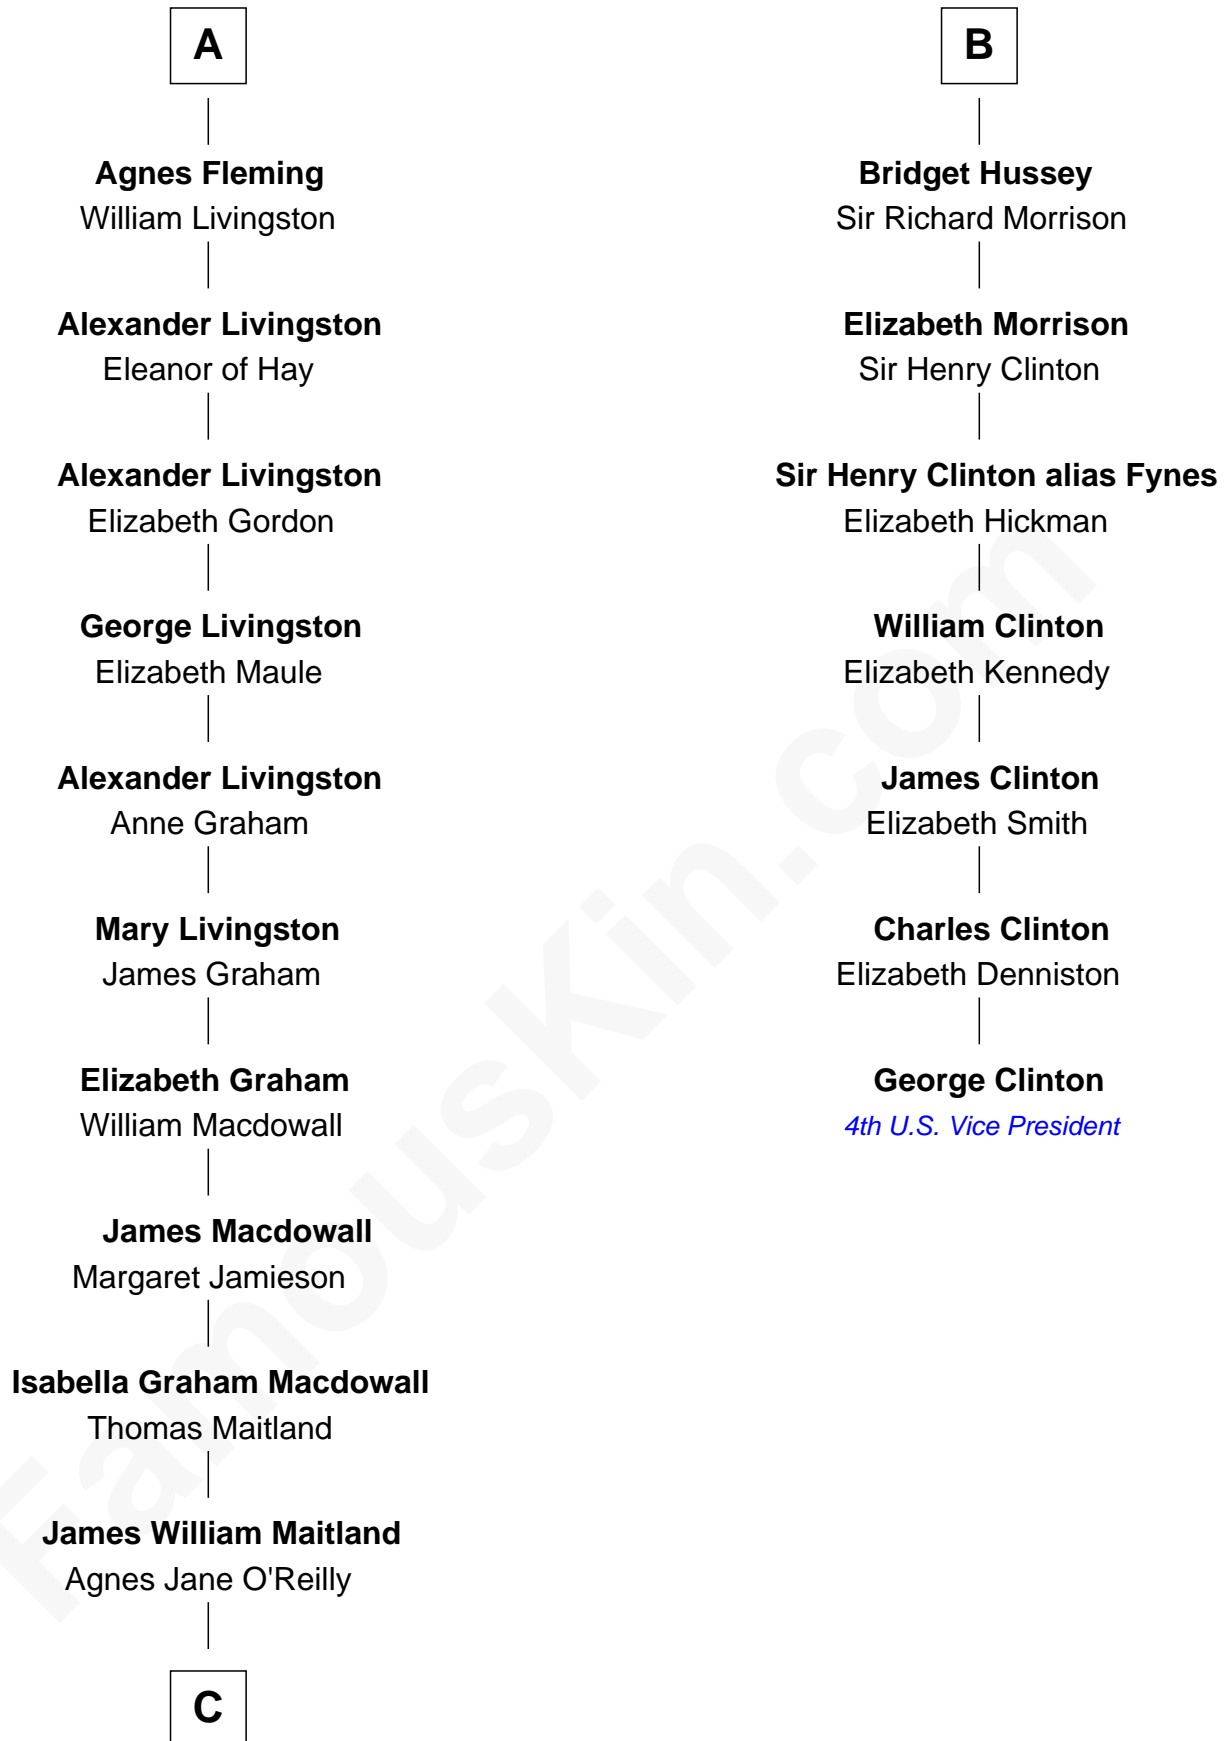

FamousKin.com Relationship Chart of

Howard Dean

79th Governor of Vermont

13th cousin 7 times removed of

George Clinton

4th U.S. Vice President

Henry Plantagenet
Maud de Chaworth

Eleanor Plantagenet
Richard Fitzalan

Alice Fitzalan
Sir Thomas de Holand

Margaret de Holand
Sir John Beaufort

Joan Beaufort
Sir James Stewart

Sir James Stewart
Margaret - - - - -

Agnes Stewart
James IV, King of Scotland

Janet Stewart
Malcolm Fleming

A

Henry of Lancaster
Isabella de Beaumont

Blanche of Lancaster
John of Gaunt

Elizabeth of Lancaster
John de Holand

Constance de Holand
Sir John Grey

Sir Edmund Grey
Katherine Percy

George Grey
Catherine Herbert

Anne Grey
Sir John Hussey

B

C

—
Thomas A. Maitland
Helen Abby Van Voorhis

—
James William Maitland
Sylvia Wigglesworth

—
Andrea Belden Maitland
Howard Brush Dean

—
Howard Dean
79th Governor of Vermont

FamousKin.com