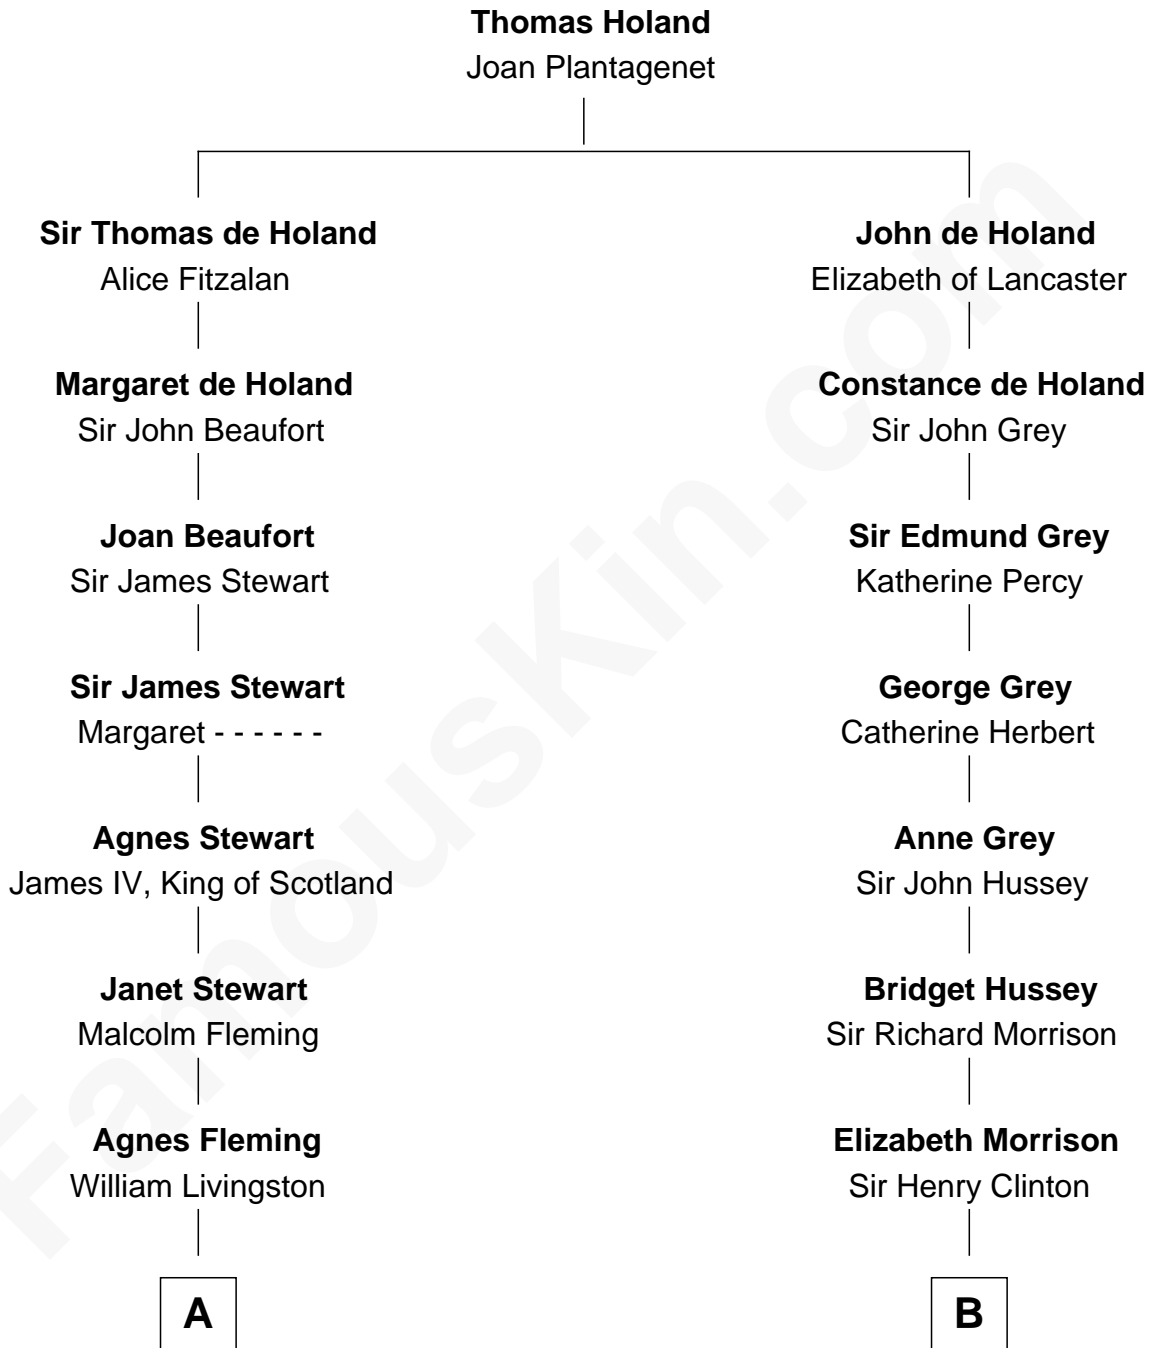

FamousKin.com Relationship Chart of

Howard Dean

79th Governor of Vermont

11th cousin 8 times removed of

George Clinton

4th U.S. Vice President

C

—
James William Maitland

Sylvia Wigglesworth

—
Andrea Belden Maitland

Howard Brush Dean

—
Howard Dean

79th Governor of Vermont

FamousKin.com