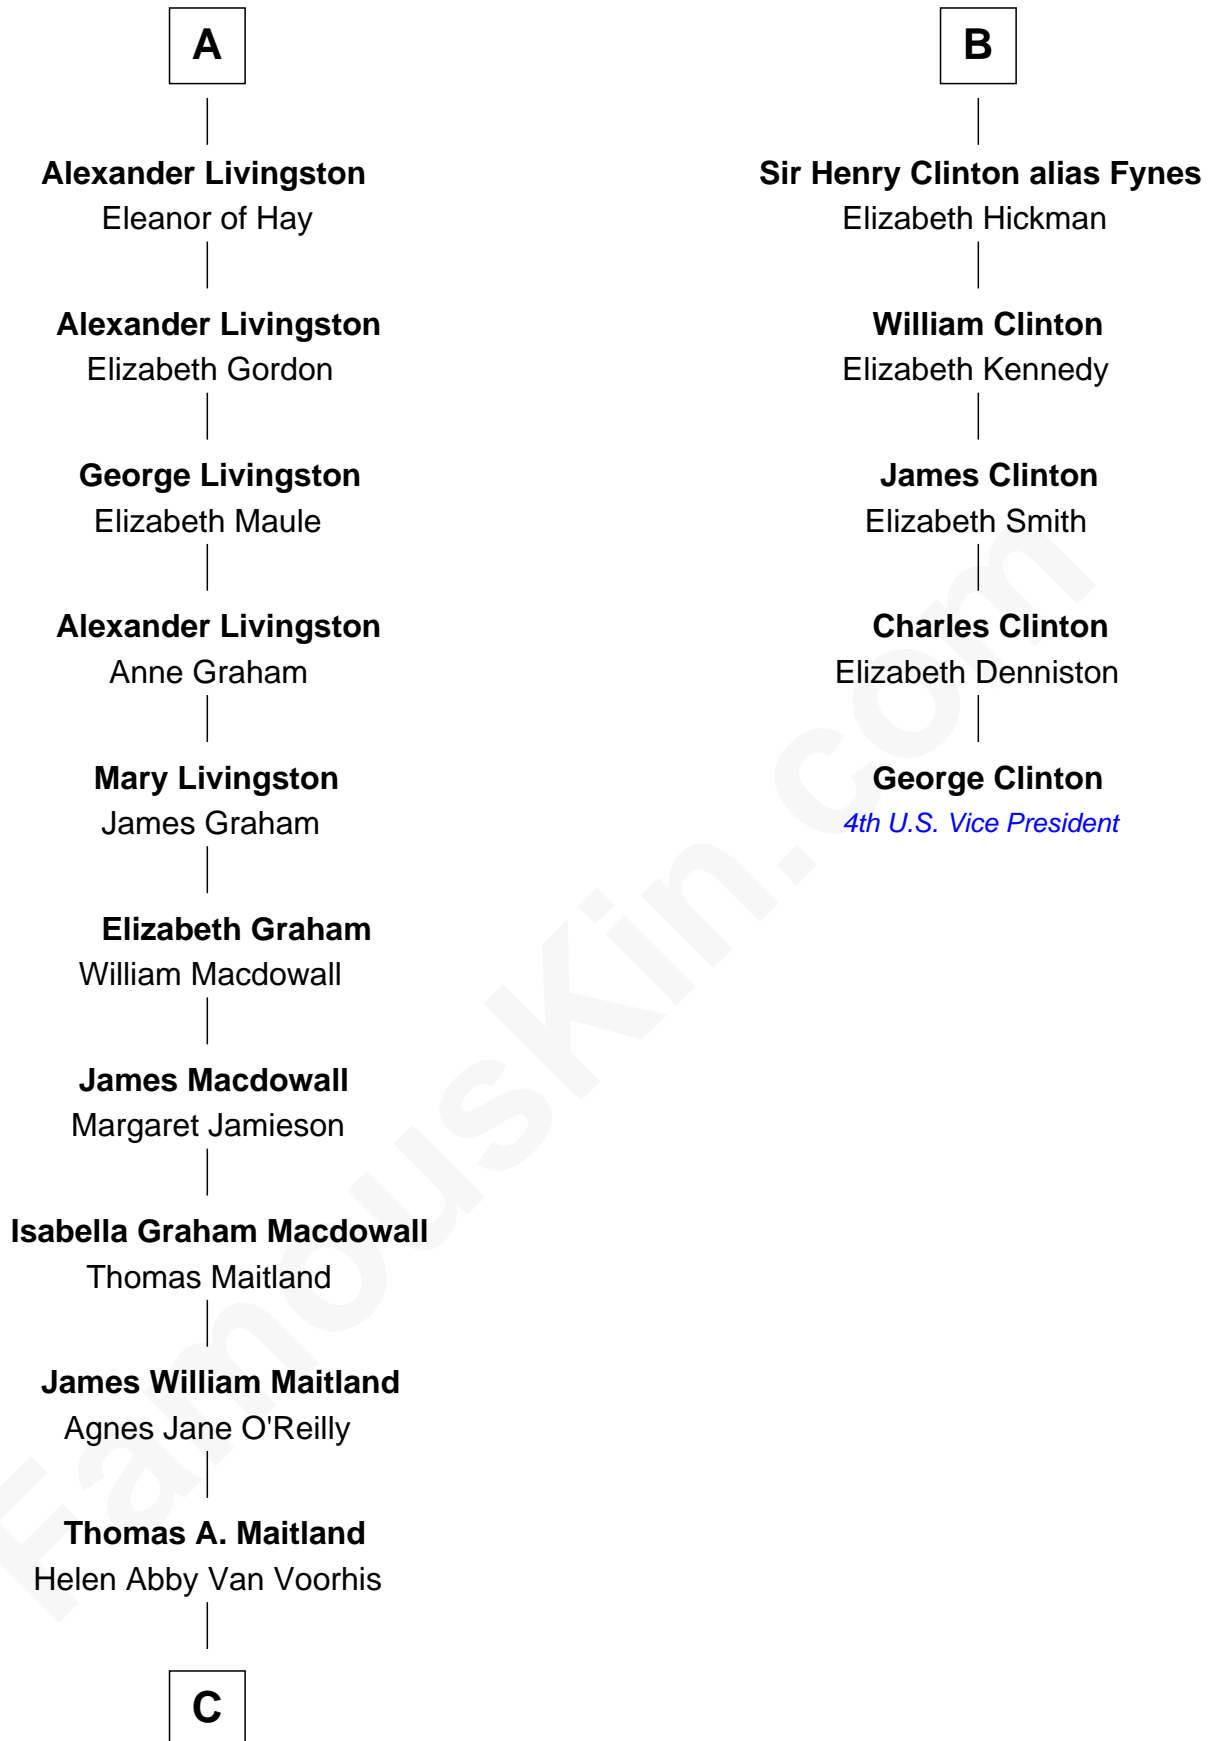

FamousKin.com Relationship Chart of

Howard Dean

79th Governor of Vermont

11th cousin 8 times removed of

George Clinton

4th U.S. Vice President

C

—
James William Maitland

Sylvia Wigglesworth

—
Andrea Belden Maitland

Howard Brush Dean

—
Howard Dean

79th Governor of Vermont

FamousKin.com