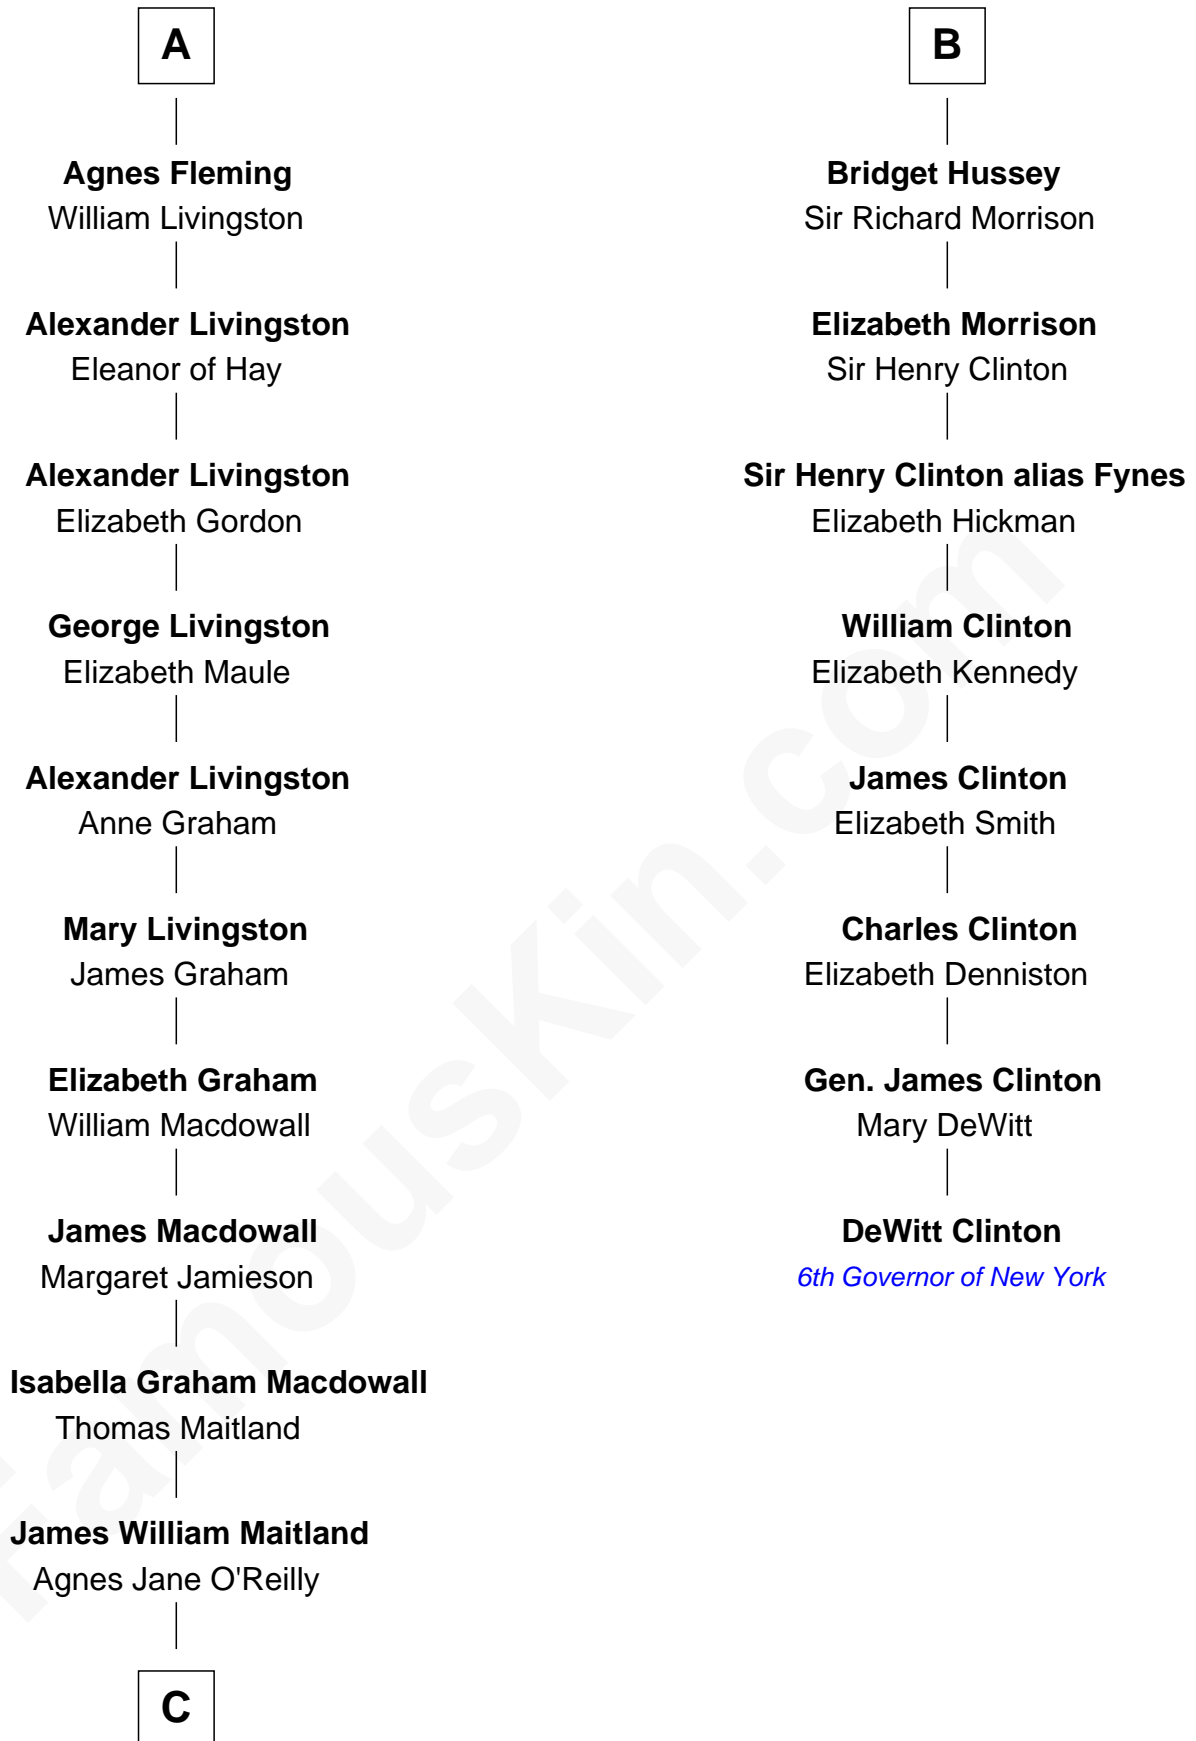

# FamousKin.com Relationship Chart of

**Howard Dean**

*79th Governor of Vermont*

14th cousin 6 times removed of

**DeWitt Clinton**

*6th Governor of New York*

**Henry Plantagenet**

Maud de Chaworth

Isabella de Beaumont

**Blanche of Lancaster**

John of Gaunt

**Elizabeth of Lancaster**

John de Holand

**Constance de Holand**

Sir John Grey

**Sir Edmund Grey**

Katherine Percy

**George Grey**

Catherine Herbert

**Anne Grey**

Sir John Hussey

**B**

**C**

—  
**Thomas A. Maitland**  
Helen Abby Van Voorhis

—  
**James William Maitland**  
Sylvia Wigglesworth

—  
**Andrea Belden Maitland**  
Howard Brush Dean

—  
**Howard Dean**  
*79th Governor of Vermont*

FamousKin.com