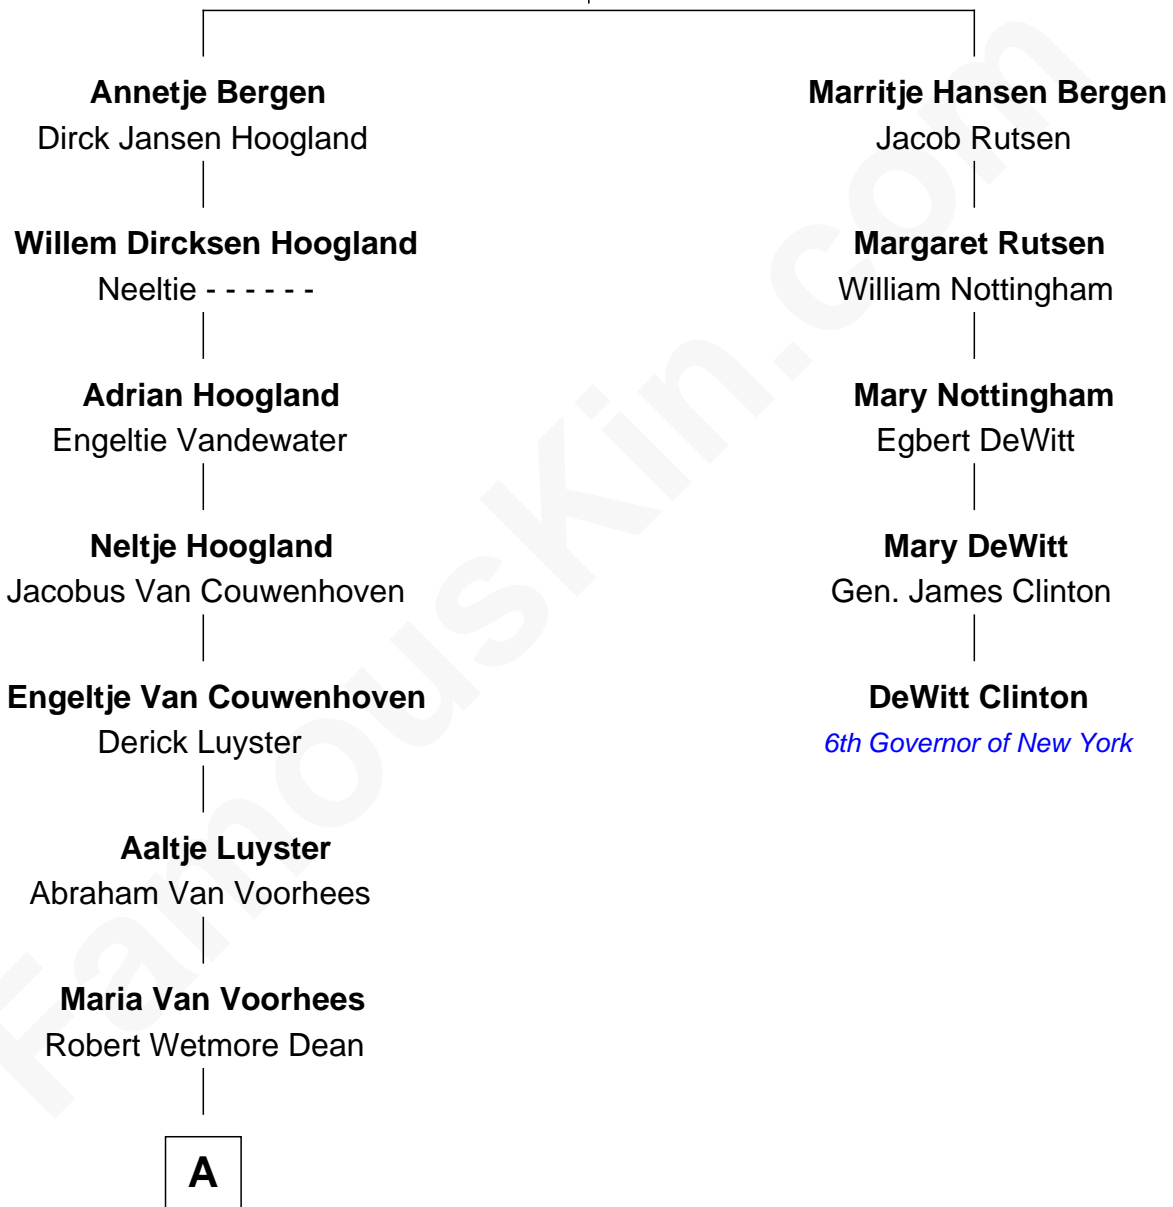

FamousKin.com Relationship Chart of

Howard Dean

79th Governor of Vermont

4th cousin 7 times removed of

DeWitt Clinton

6th Governor of New York

Hans Hansen Bergen

Sara Joris Rapalje

A

—
Isaac W. Dean
Eliza J. Richards

—
Herbert Hollingshead Dean
Marion Atwater Brush

—
Howard Brush Dean
Maria Fahys Cook

—
Howard Brush Dean
Andrea Belden Maitland

—
Howard Dean
79th Governor of Vermont