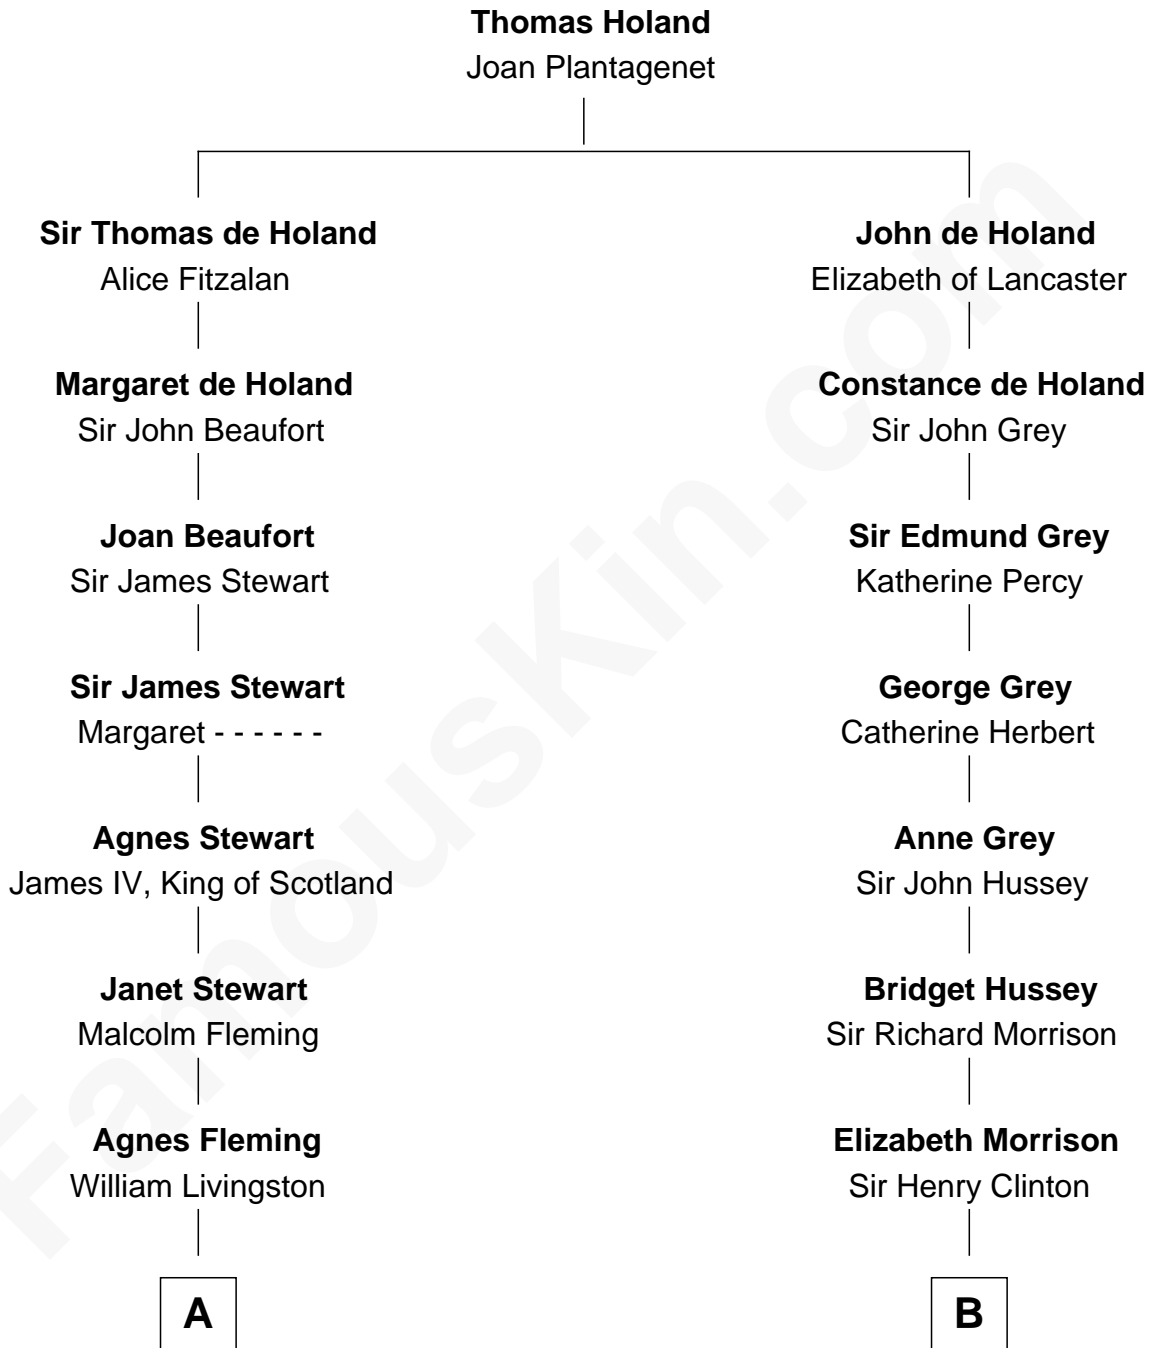

FamousKin.com Relationship Chart of

Howard Dean

79th Governor of Vermont

12th cousin 7 times removed of

DeWitt Clinton

6th Governor of New York

C

—
James William Maitland

Sylvia Wigglesworth

—
Andrea Belden Maitland

Howard Brush Dean

—
Howard Dean

79th Governor of Vermont

FamousKin.com