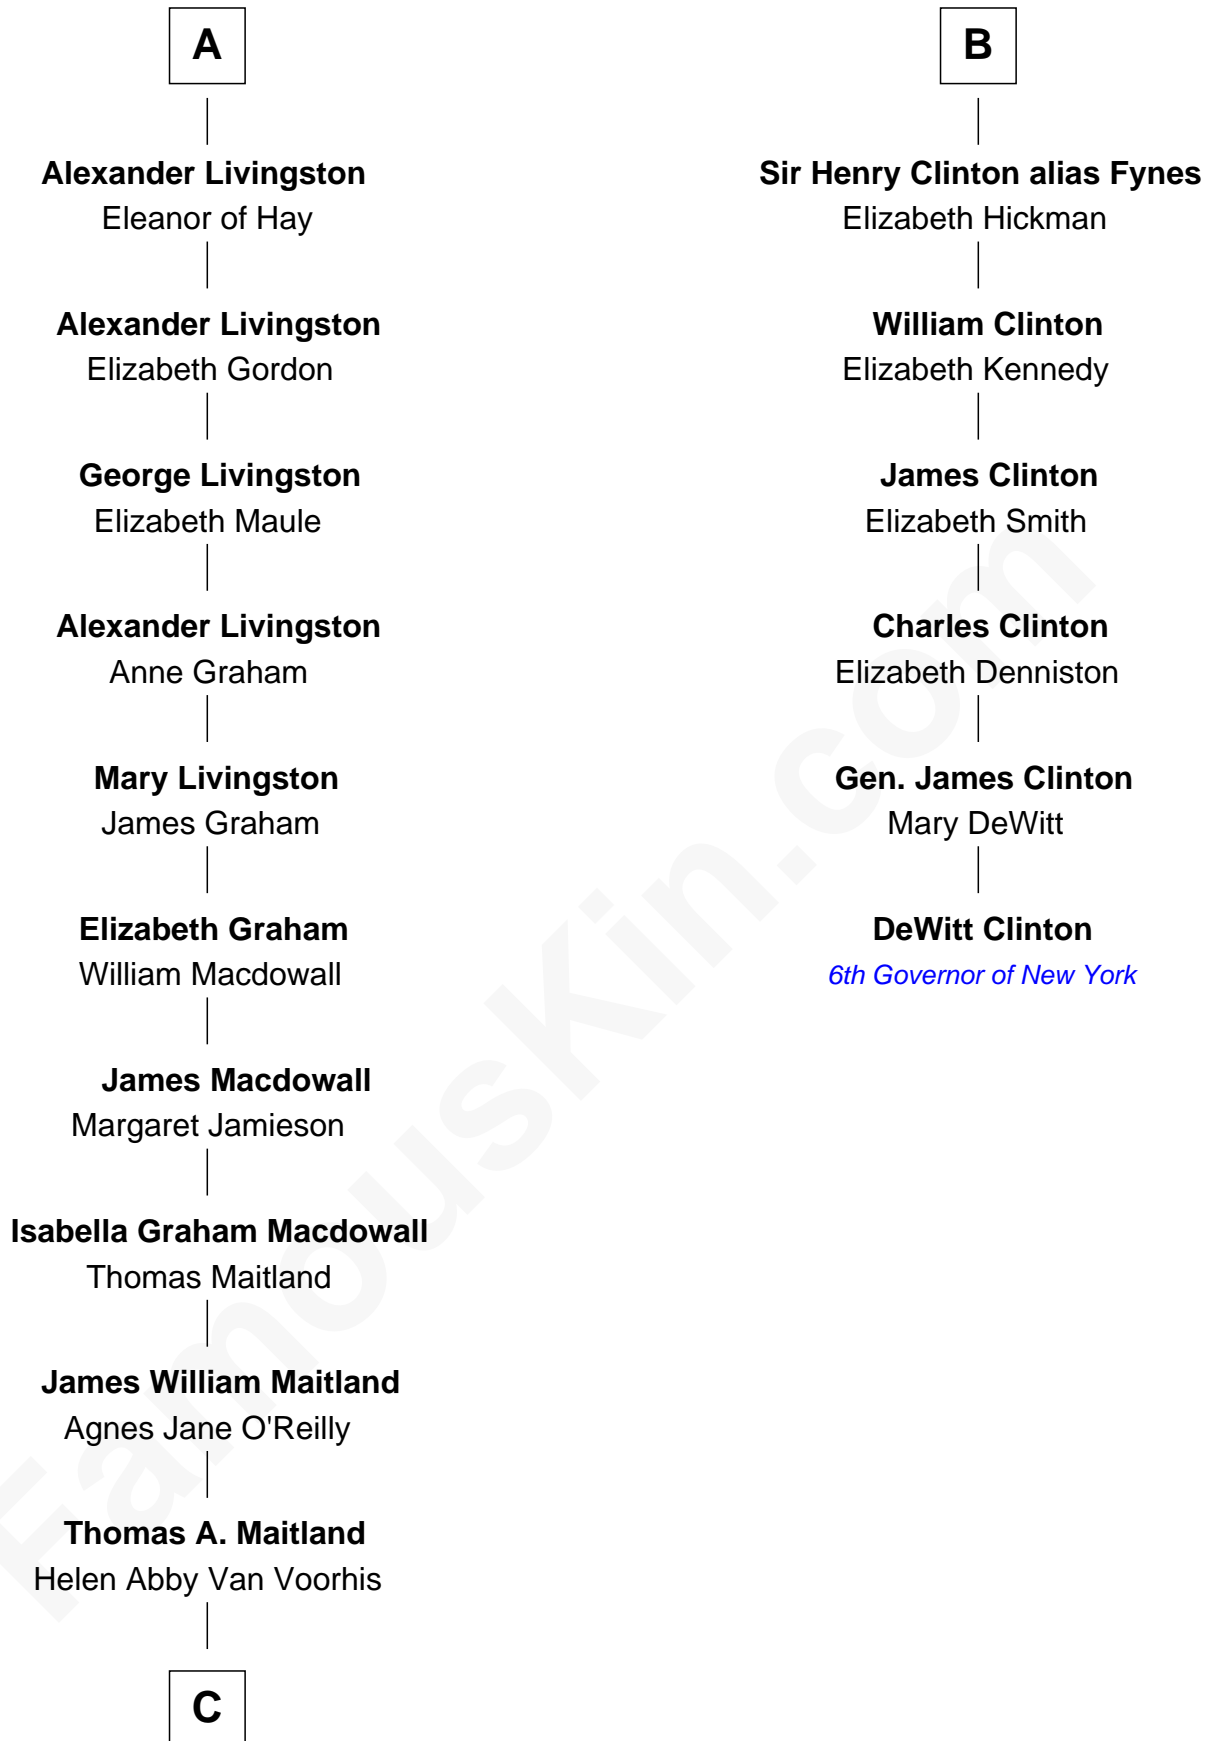

FamousKin.com Relationship Chart of

Howard Dean

79th Governor of Vermont

12th cousin 7 times removed of

DeWitt Clinton

6th Governor of New York

C

—
James William Maitland

Sylvia Wigglesworth

—
Andrea Belden Maitland

Howard Brush Dean

—
Howard Dean

79th Governor of Vermont

FamousKin.com