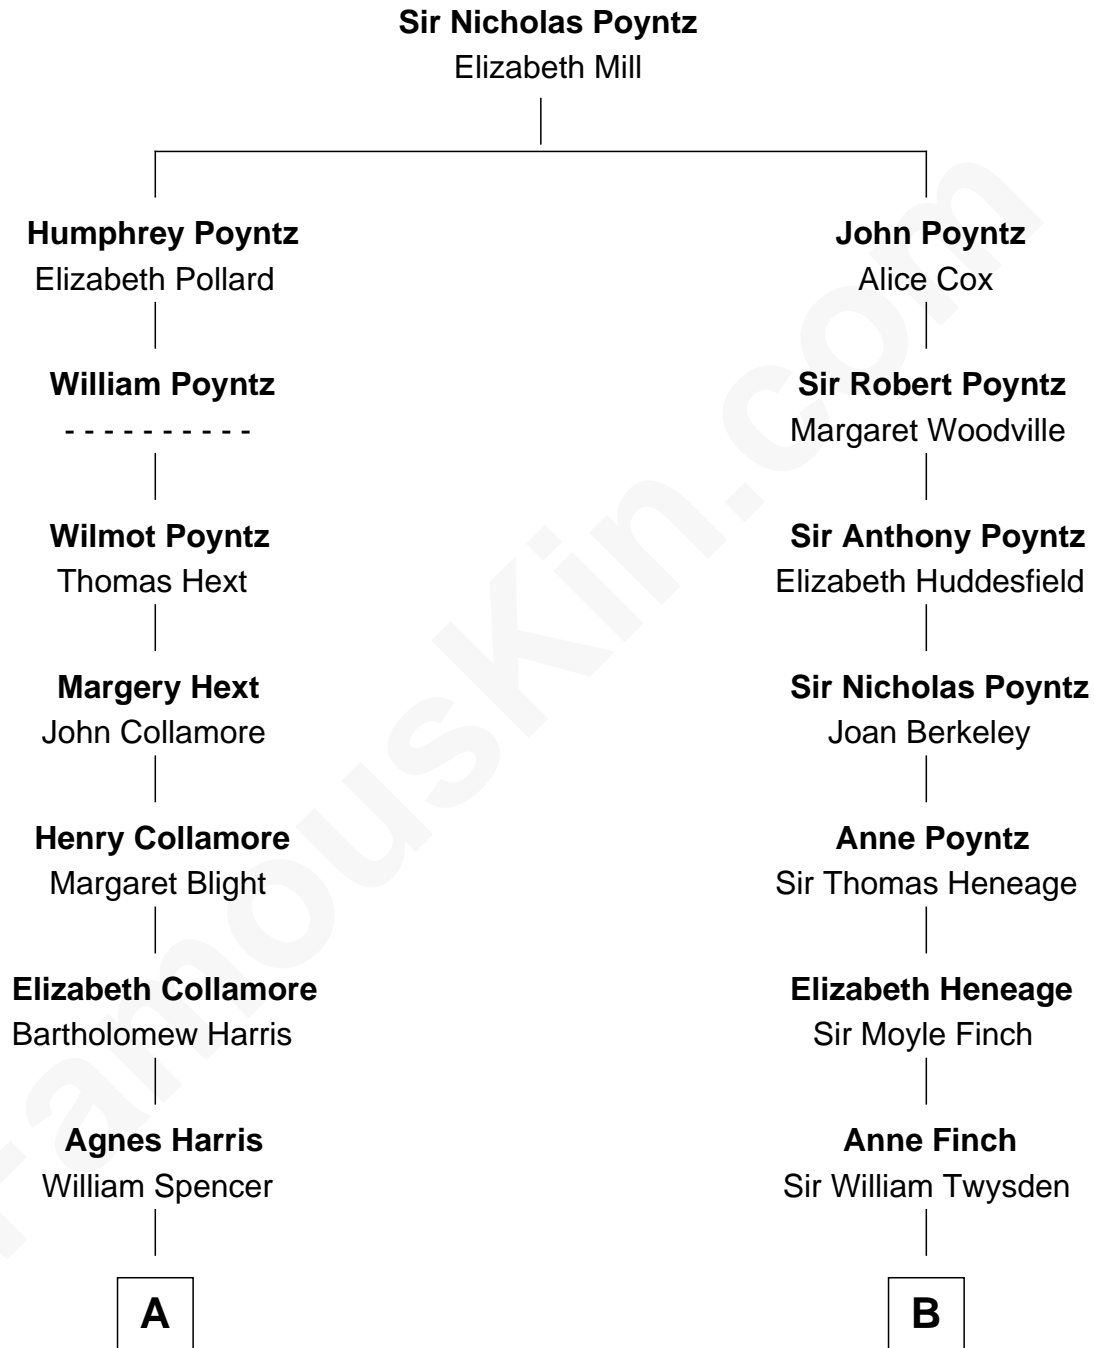

FamousKin.com

Relationship Chart of

Howard Dean

79th Governor of Vermont

13th cousin 4 times removed of

Lt. Gen. James Brudenell

Leader of the "Charge of the Light Brigade"

Howard Dean photo by [John Hoke](#) (CC BY-SA 2.0)