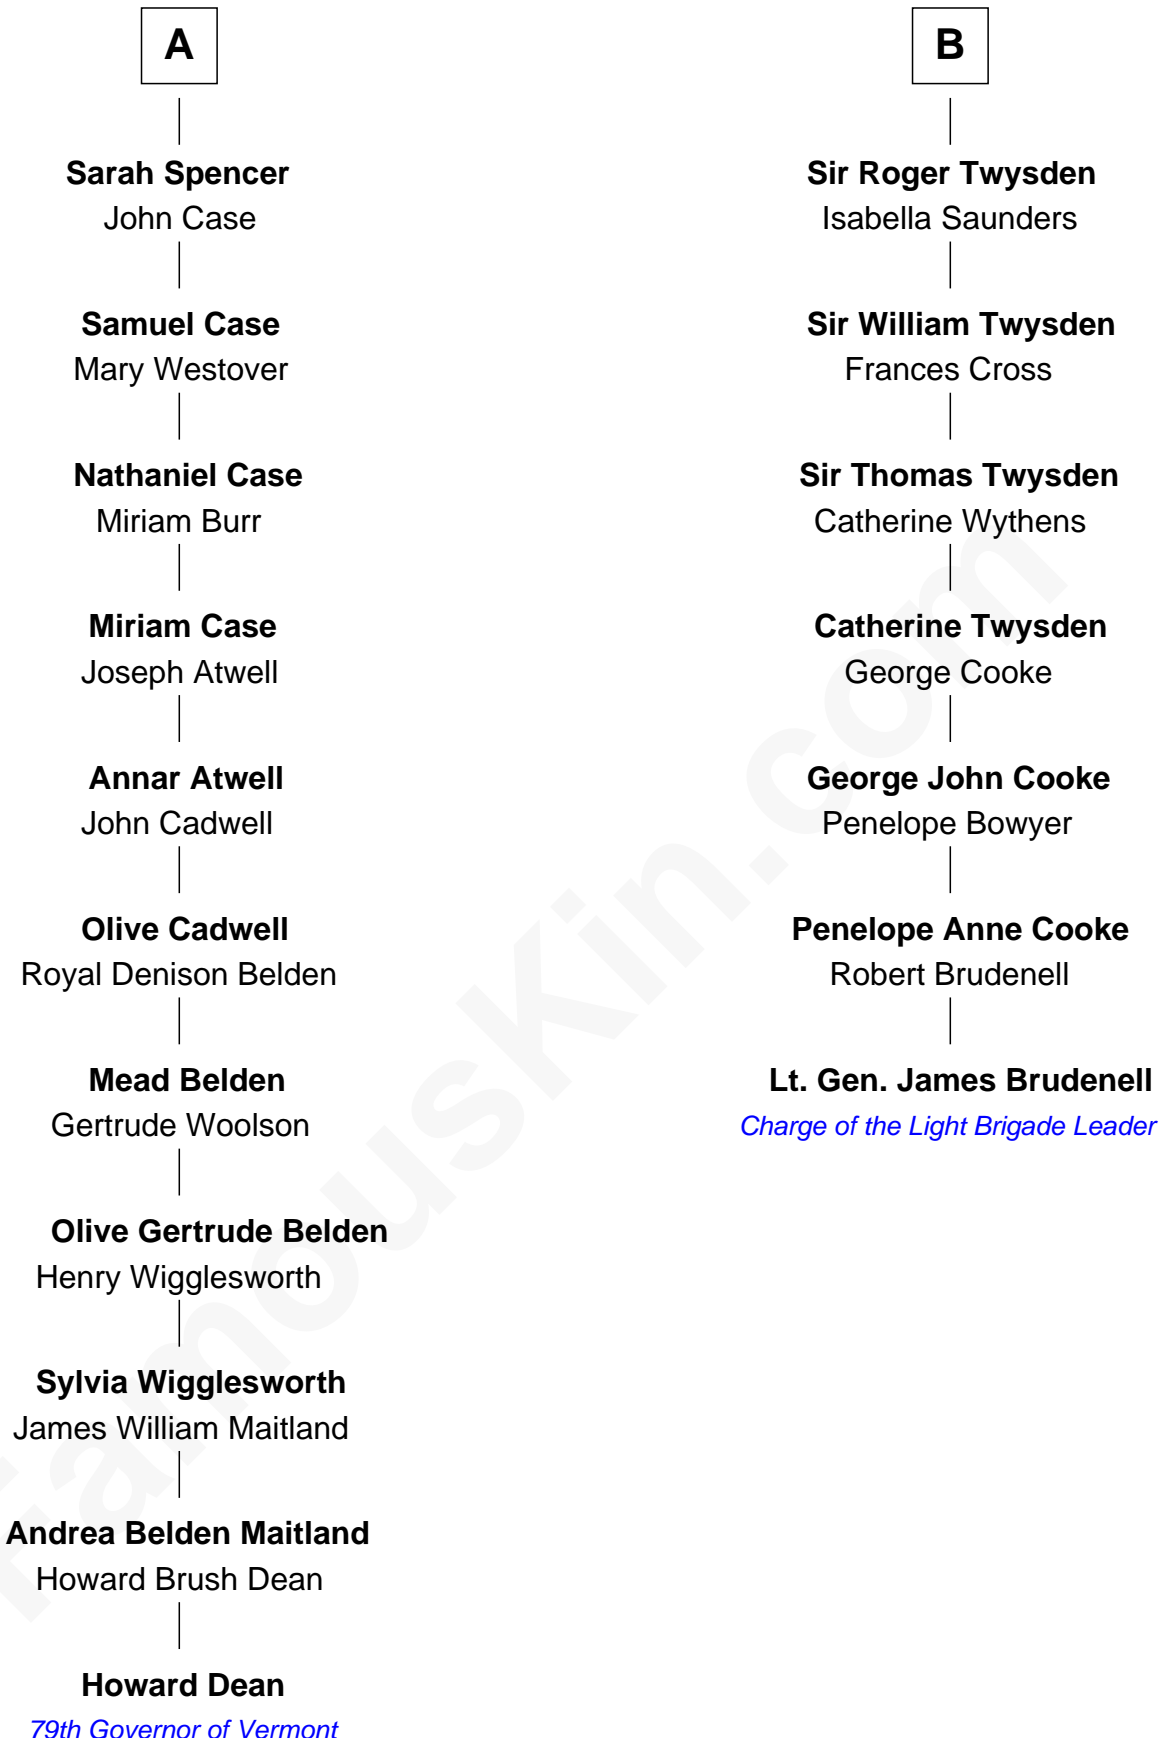

FamousKin.com

Relationship Chart of

Howard Dean

79th Governor of Vermont

13th cousin 4 times removed of

Lt. Gen. James Brudenell

Leader of the "Charge of the Light Brigade"

Howard Dean photo by [John Hoke](#) (CC BY-SA 2.0)