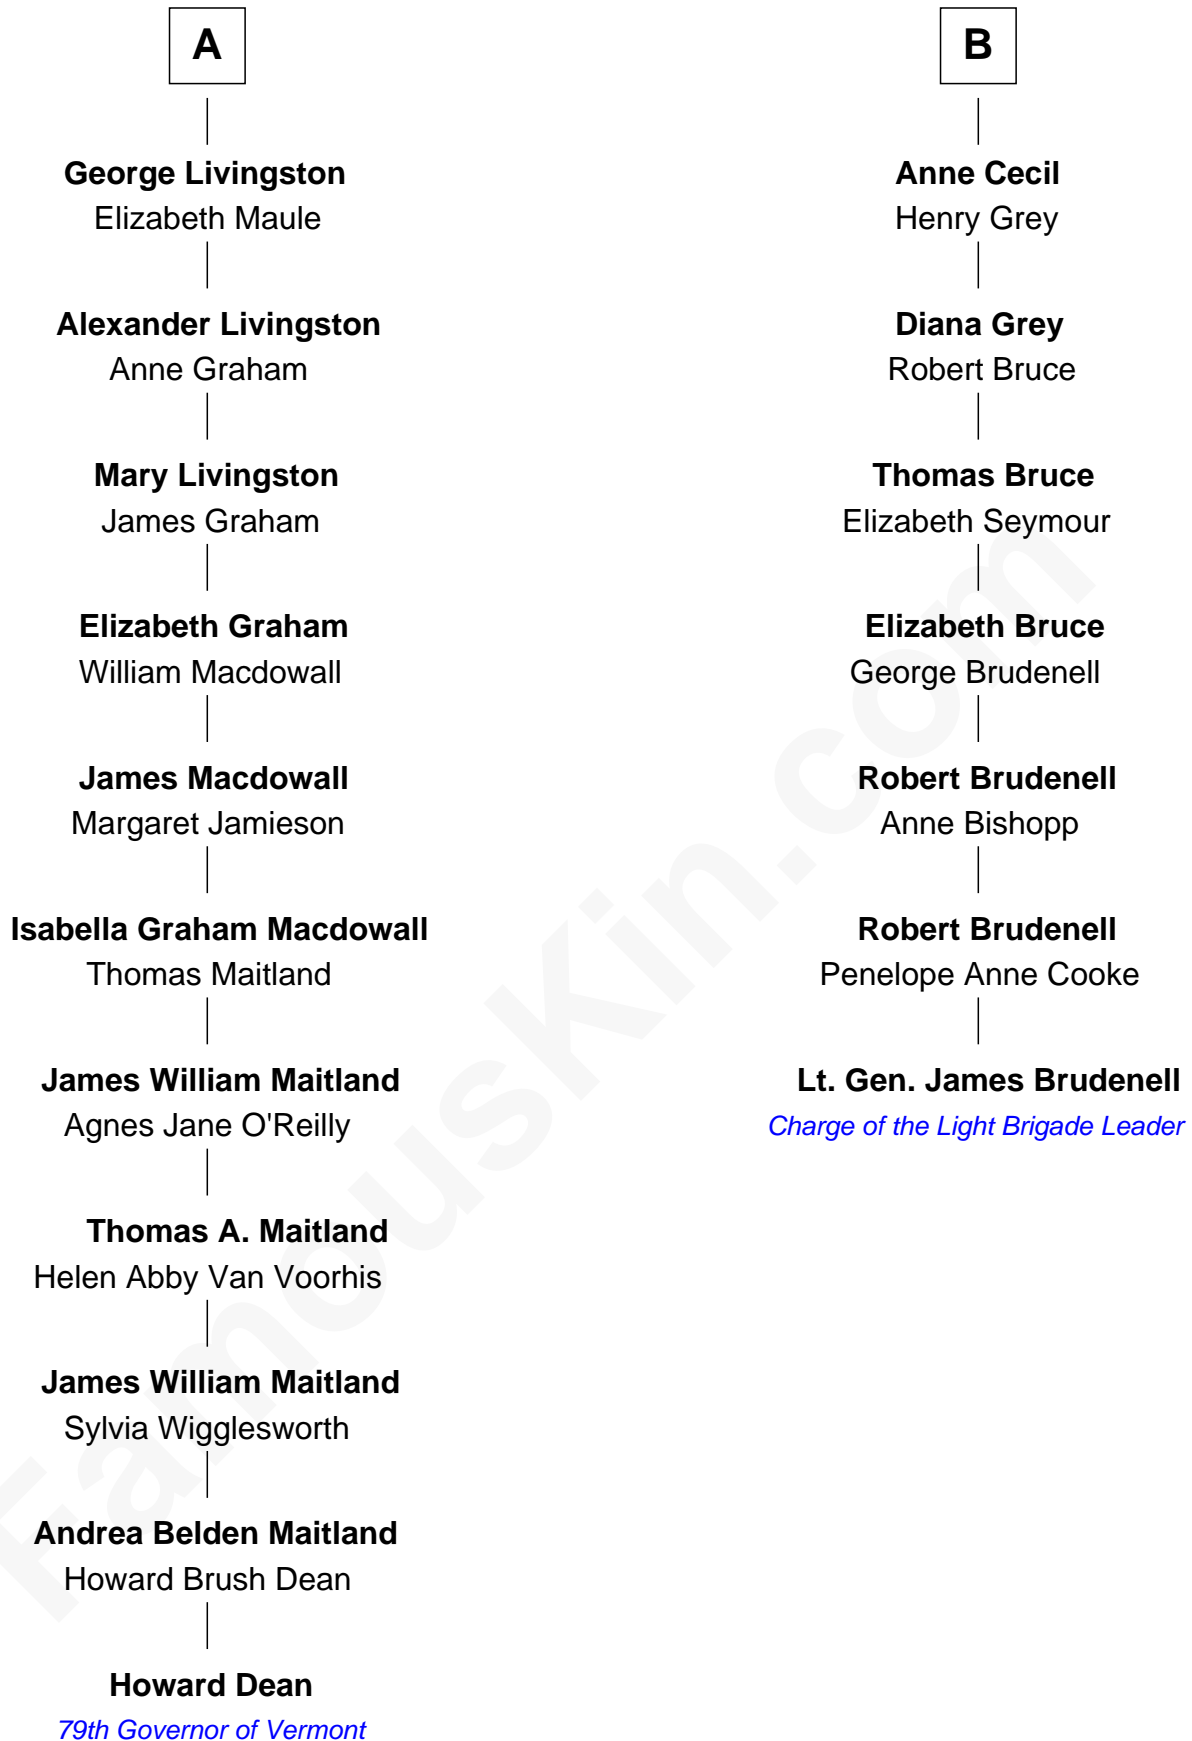

## Relationship Chart of

### Howard Dean

79th Governor of Vermont

13th cousin 4 times removed of

**Lt. Gen. James Brudenell**

Leader of the "Charge of the Light Brigade"

Howard Dean photo by [John Hoke](#) (CC BY-SA 2.0)