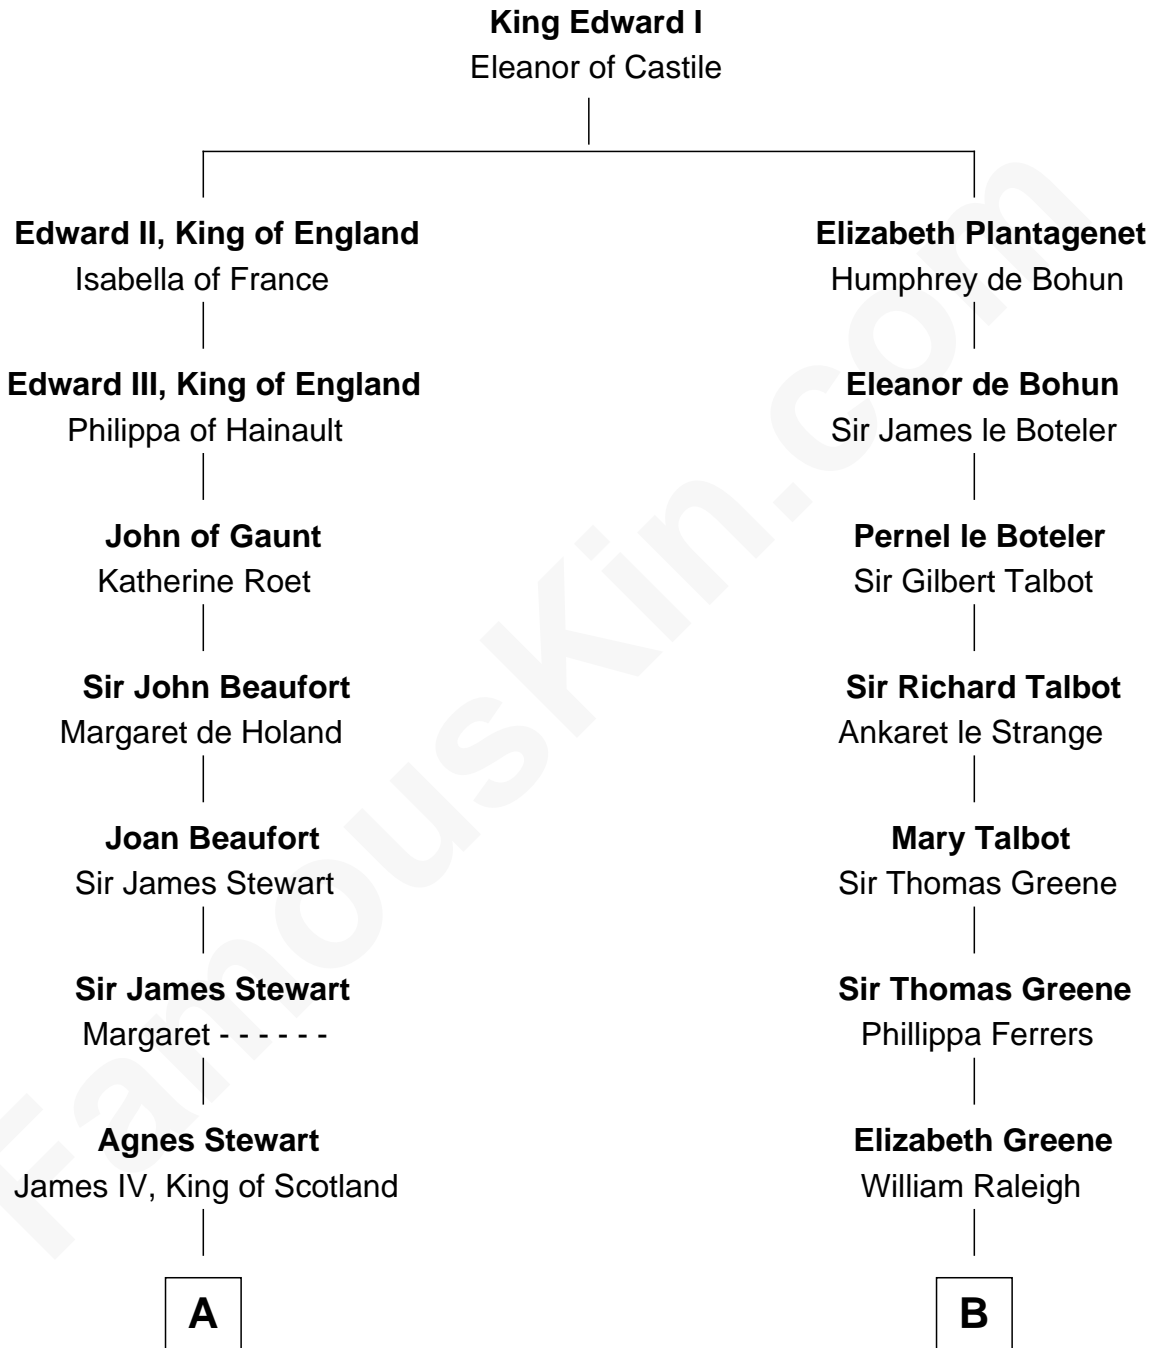

FamousKin.com Relationship Chart of

Howard Dean

79th Governor of Vermont

14th cousin 7 times removed of

Jonathan Swift

Author of Gulliver's Travels

C

—
James William Maitland

Agnes Jane O'Reilly

—
Thomas A. Maitland

Helen Abby Van Voorhis

—
James William Maitland

Sylvia Wigglesworth

—
Andrea Belden Maitland

Howard Brush Dean

—
Howard Dean

79th Governor of Vermont