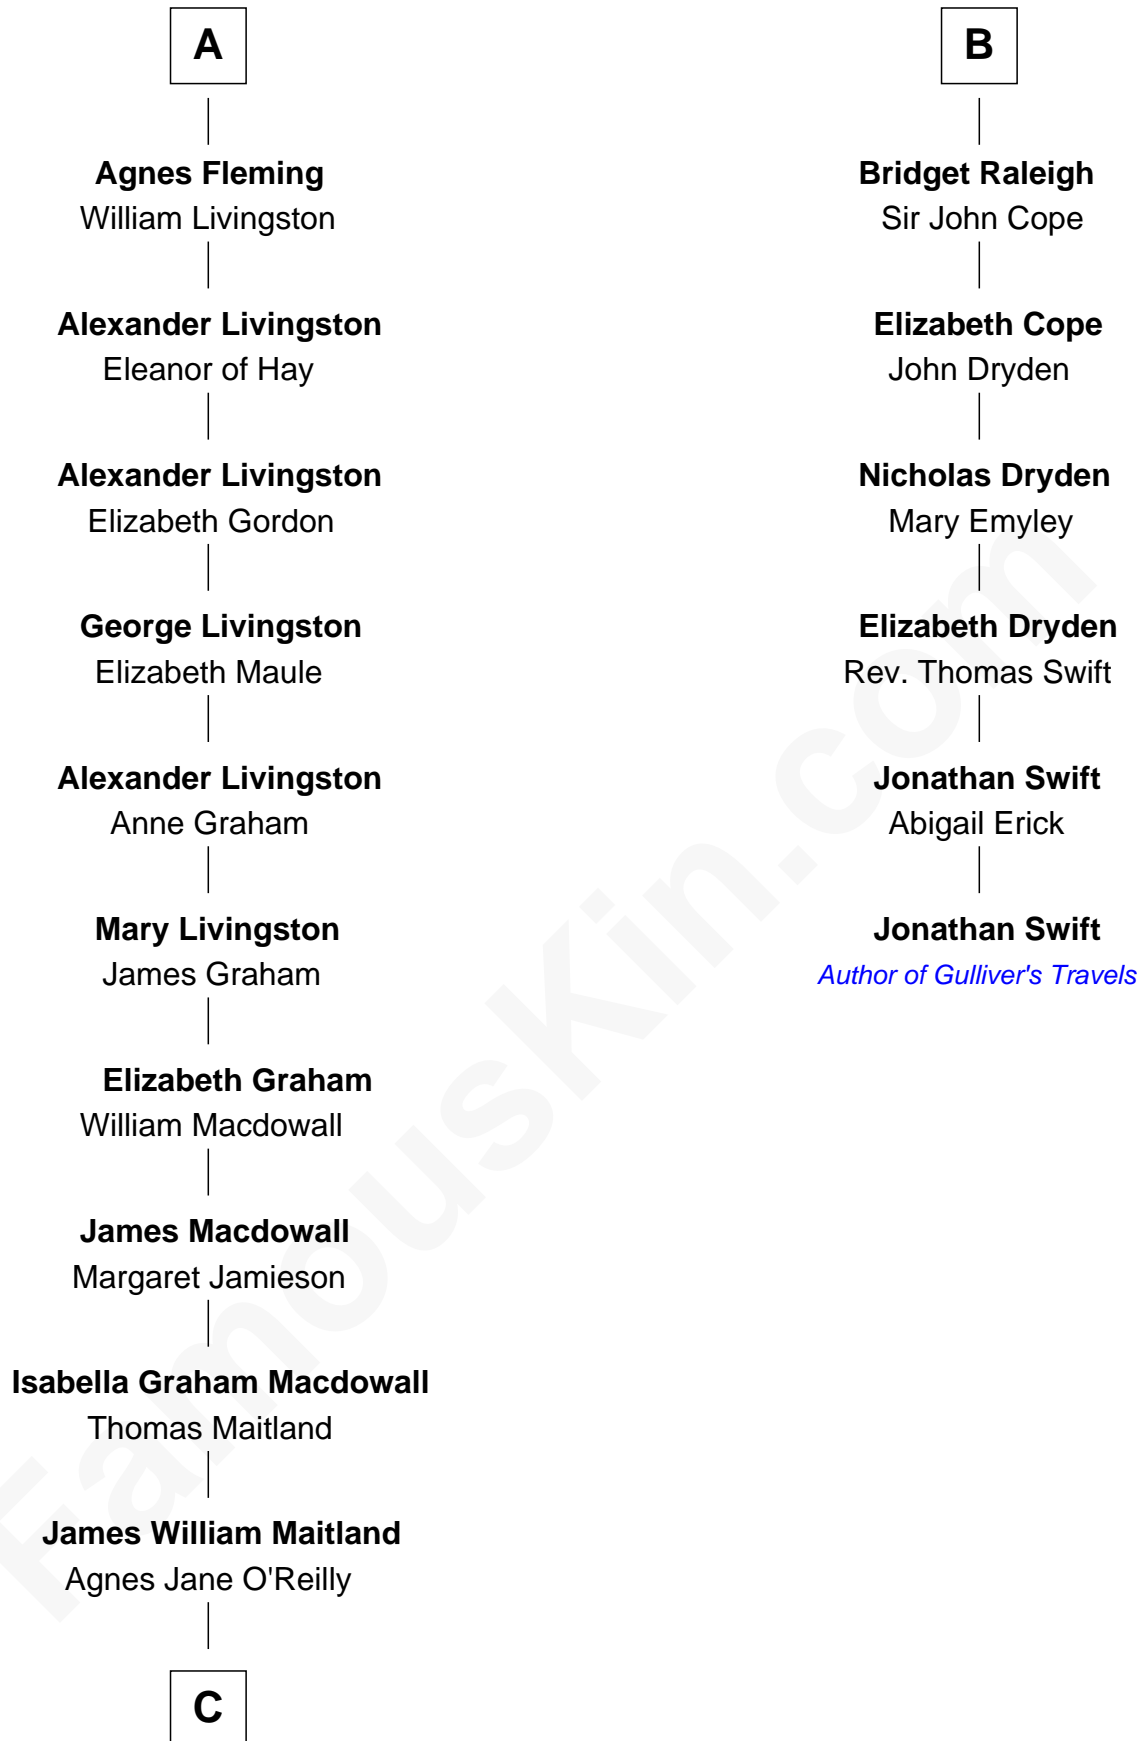

FamousKin.com Relationship Chart of

Howard Dean

79th Governor of Vermont

12th cousin 8 times removed of

Jonathan Swift

Author of Gulliver's Travels

Edmund Fitzalan

Alice de Warenne

C

—
Thomas A. Maitland
Helen Abby Van Voorhis

—
James William Maitland
Sylvia Wigglesworth

—
Andrea Belden Maitland
Howard Brush Dean

—
Howard Dean
79th Governor of Vermont

FamousKin.com