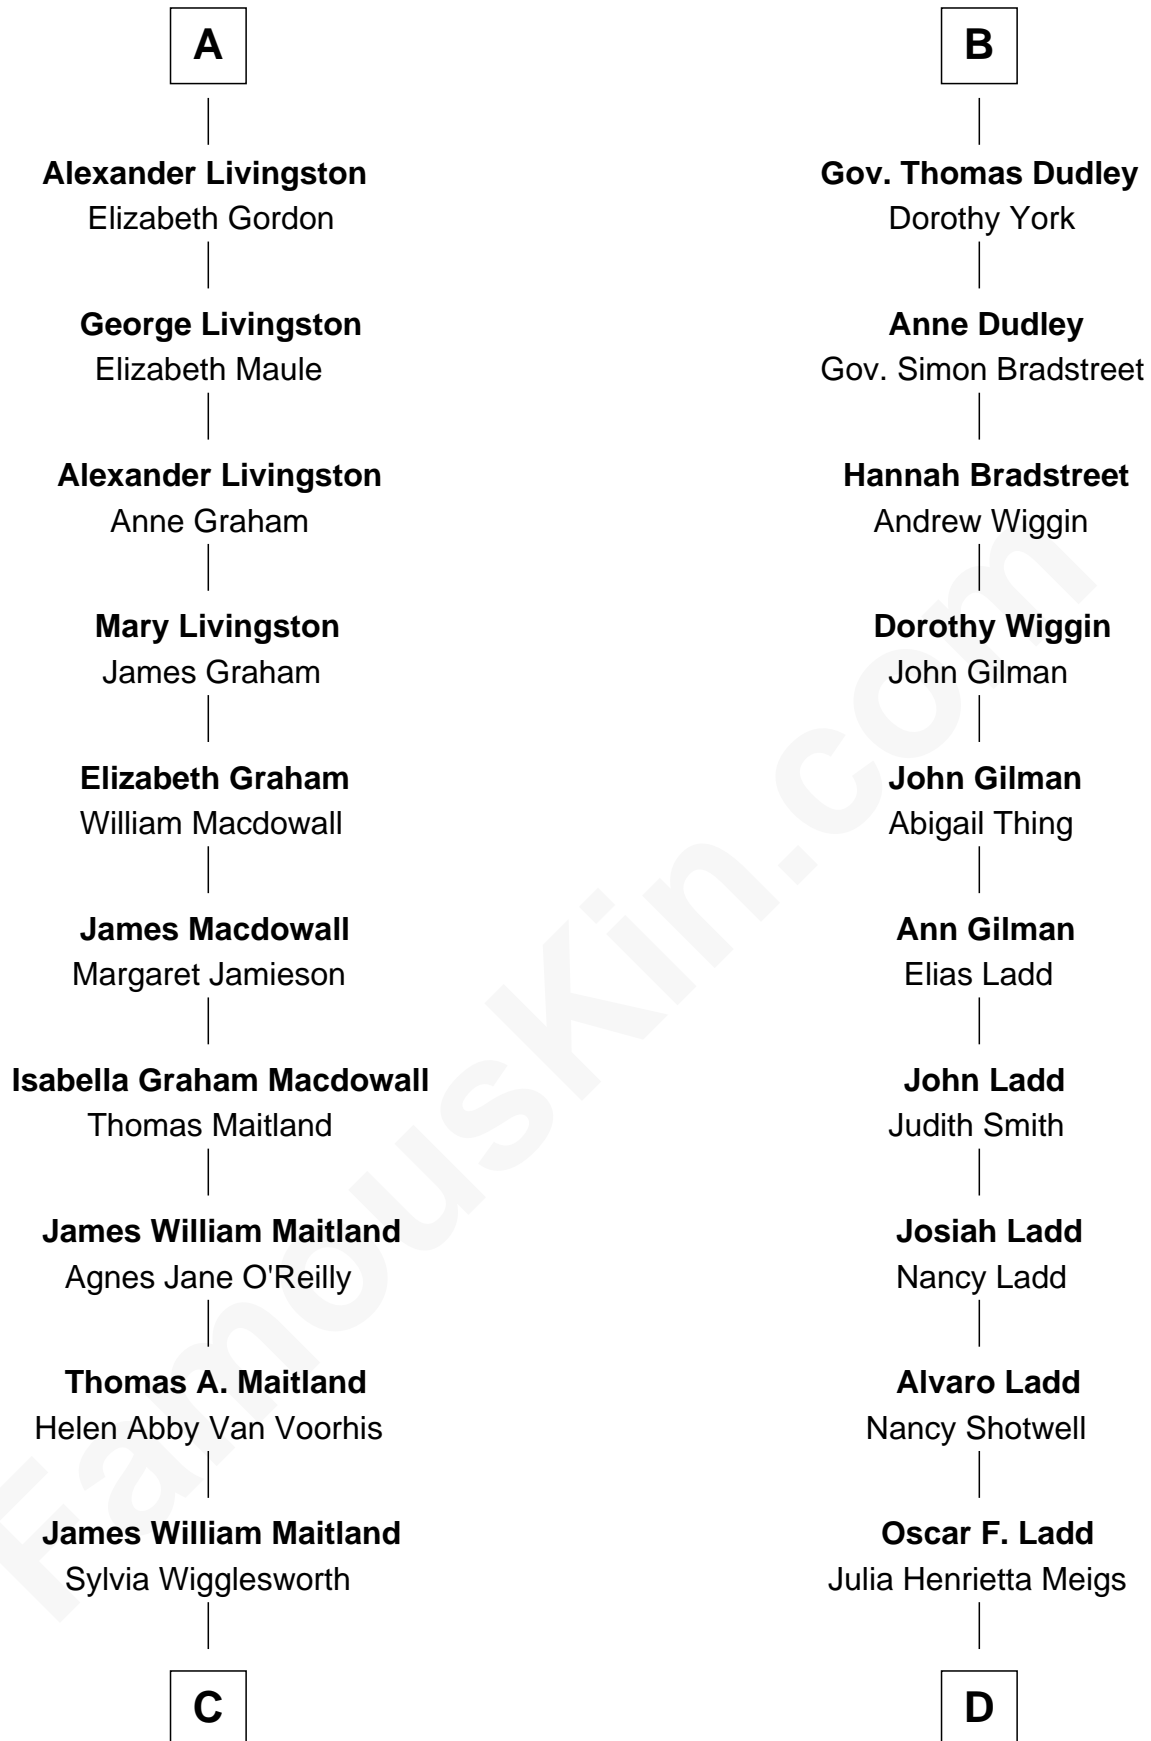

FamousKin.com Relationship Chart of

Howard Dean

79th Governor of Vermont

18th cousin of

Alan Ladd

Movie Actor

Sir Thomas de Holand

Alice Fitzalan

C

Andrea Belden Maitland

Howard Brush Dean

Howard Dean

79th Governor of Vermont

D

Alan Harwood Ladd

Selina Raleigh