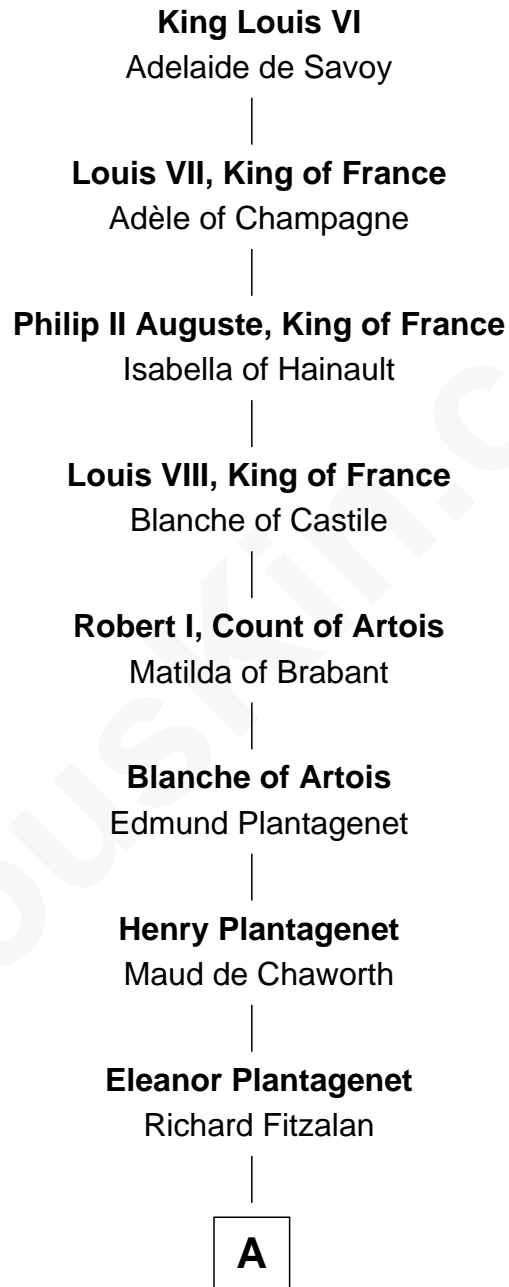

# FamousKin.com Relationship Chart of

**Howard Dean**

*79th Governor of Vermont*

**25th Great-grandson of**

**King Louis VI**

*King of France*

**A**

**Alice Fitzalan**

Sir Thomas de Holand

**Margaret de Holand**

Sir John Beaufort

**Joan Beaufort**

Sir James Stewart

**Sir James Stewart**

Margaret - - - - -

**Agnes Stewart**

James IV, King of Scotland

**Janet Stewart**

Malcolm Fleming

**Agnes Fleming**

William Livingston

**Alexander Livingston**

Eleanor of Hay

**Alexander Livingston**