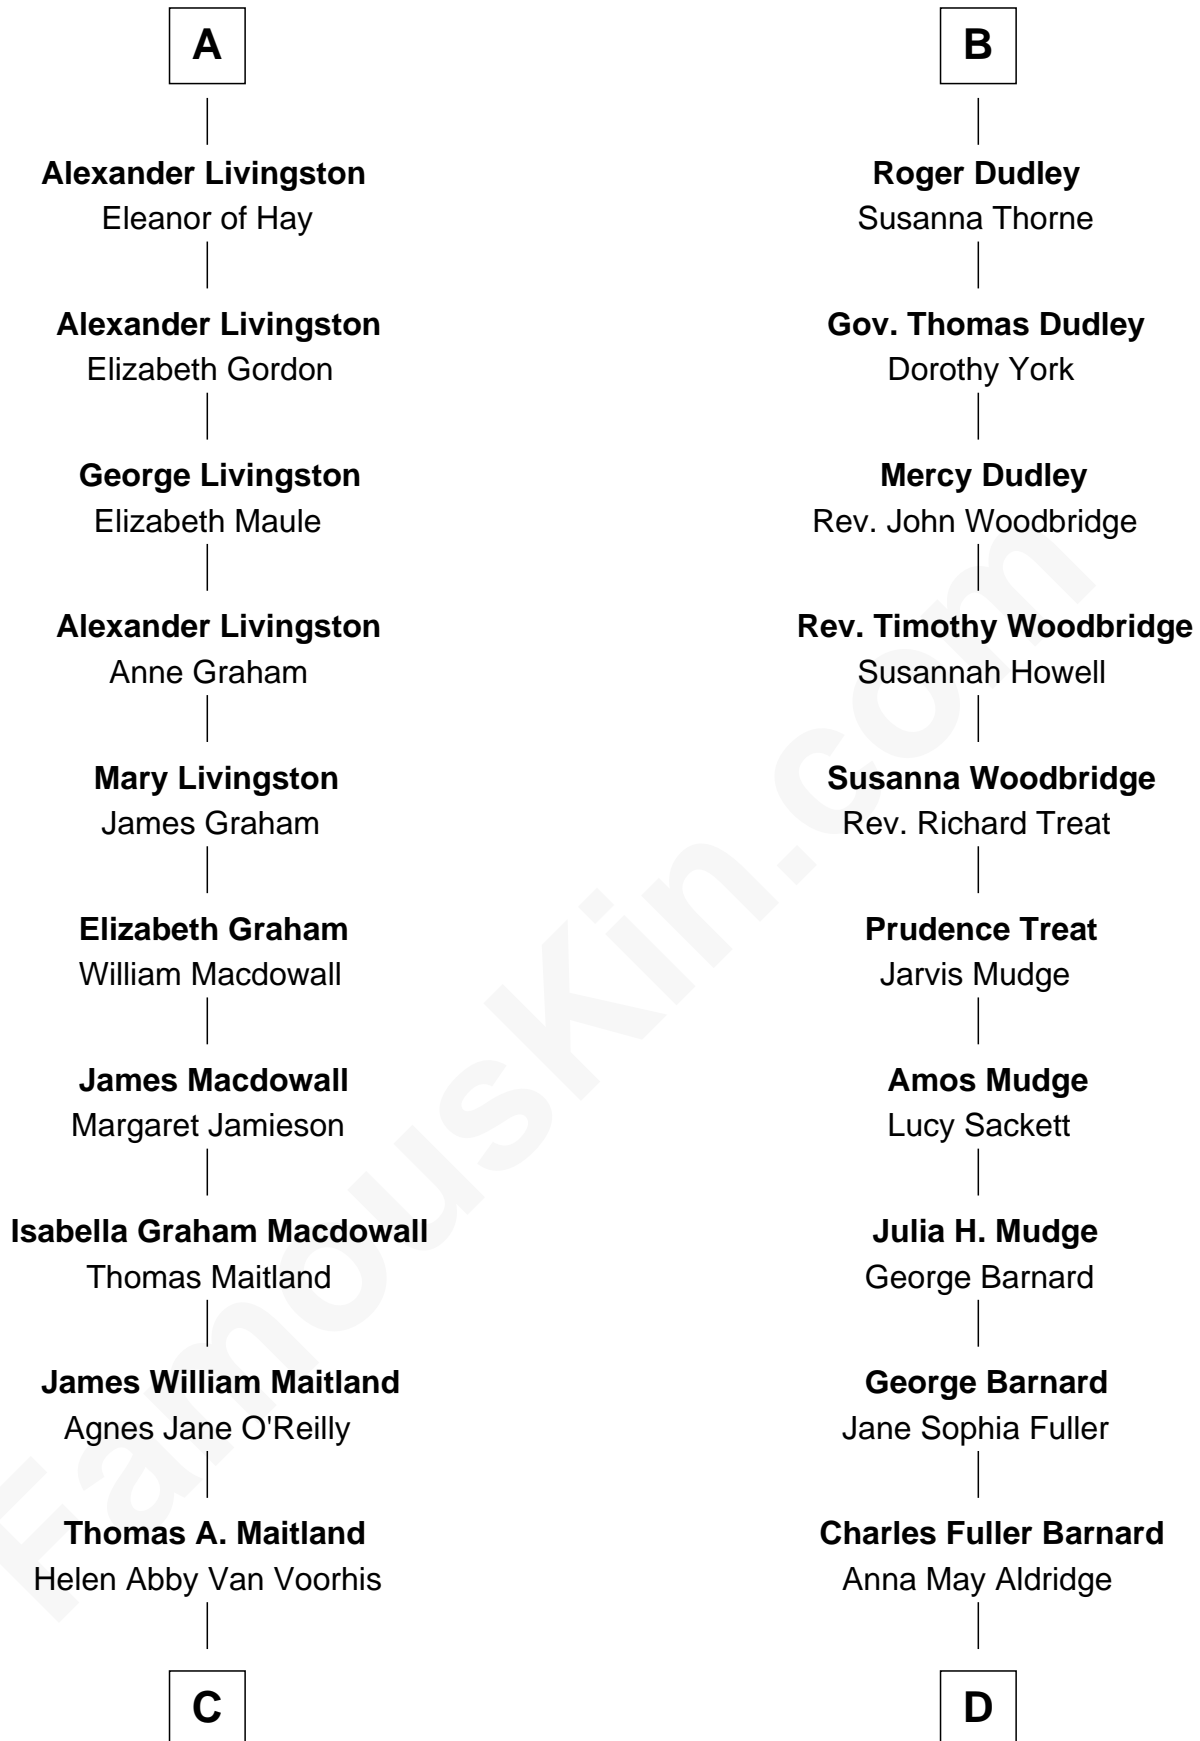

# FamousKin.com Relationship Chart of

**Howard Dean**

*79th Governor of Vermont*

18th cousin 1 time removed of

**Dick Clark**

*Radio and TV Host*

**Richard Fitzalan**  
Eleanor Plantagenet

**C**

**James William Maitland**

Sylvia Wigglesworth

**Andrea Belden Maitland**

Howard Brush Dean

**Howard Dean**

*79th Governor of Vermont*

**D**

**Julia Fuller Barnard**