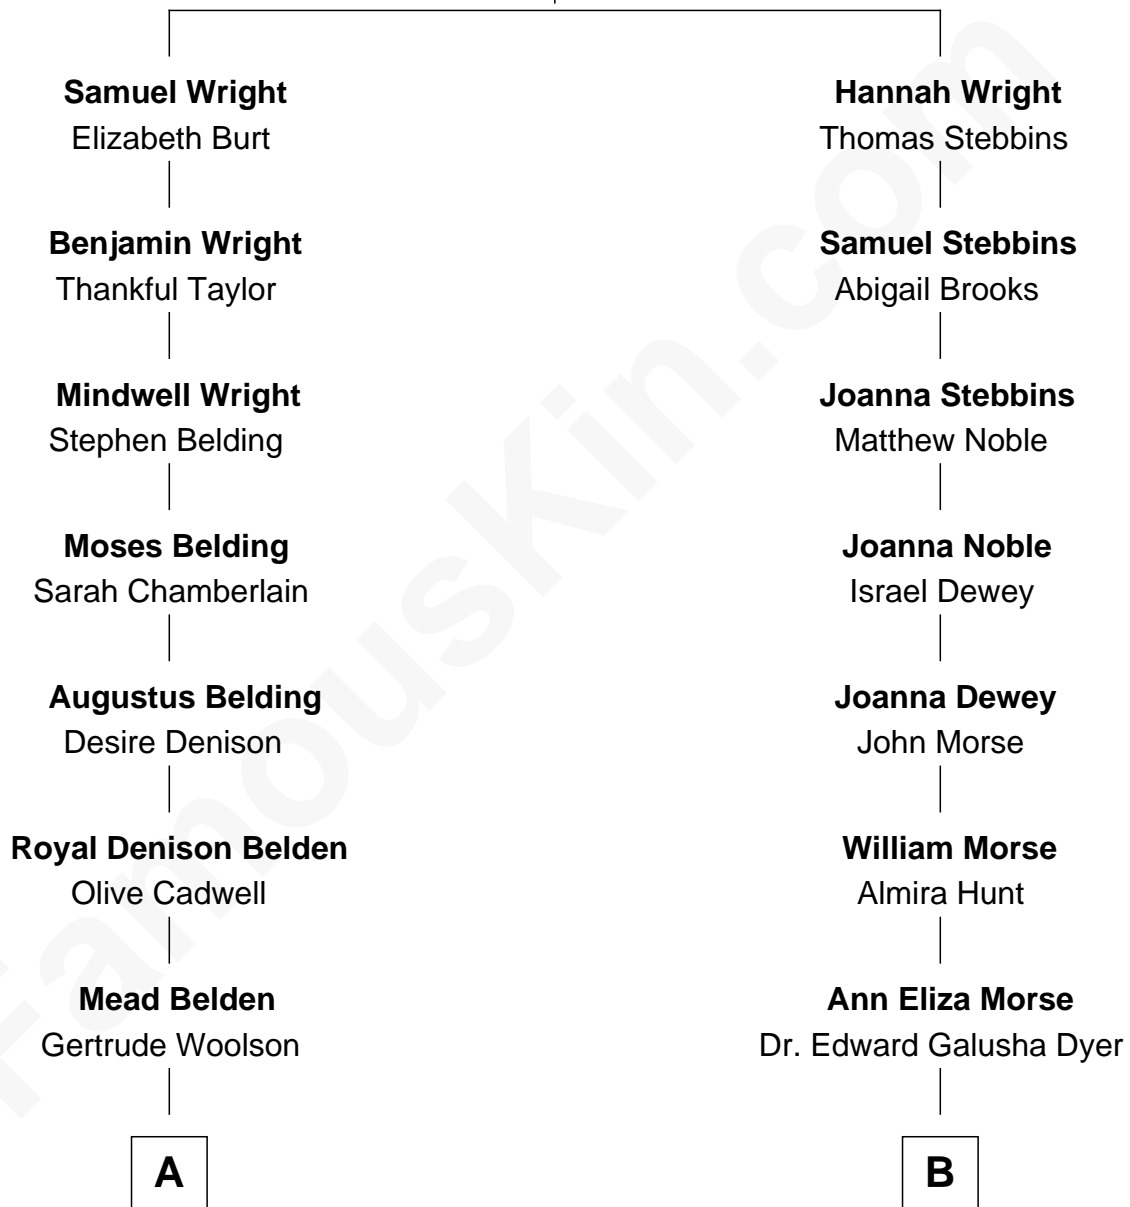

FamousKin.com Relationship Chart of

Howard Dean

79th Governor of Vermont

10th cousin 1 time removed of

Elisabeth Shue

TV and Movie Actress

Samuel Wright

Margaret - - - - -

A

Olive Gertrude Belden

Henry Wigglesworth

Sylvia Wigglesworth

James William Maitland

Andrea Belden Maitland

Howard Brush Dean

Howard Dean