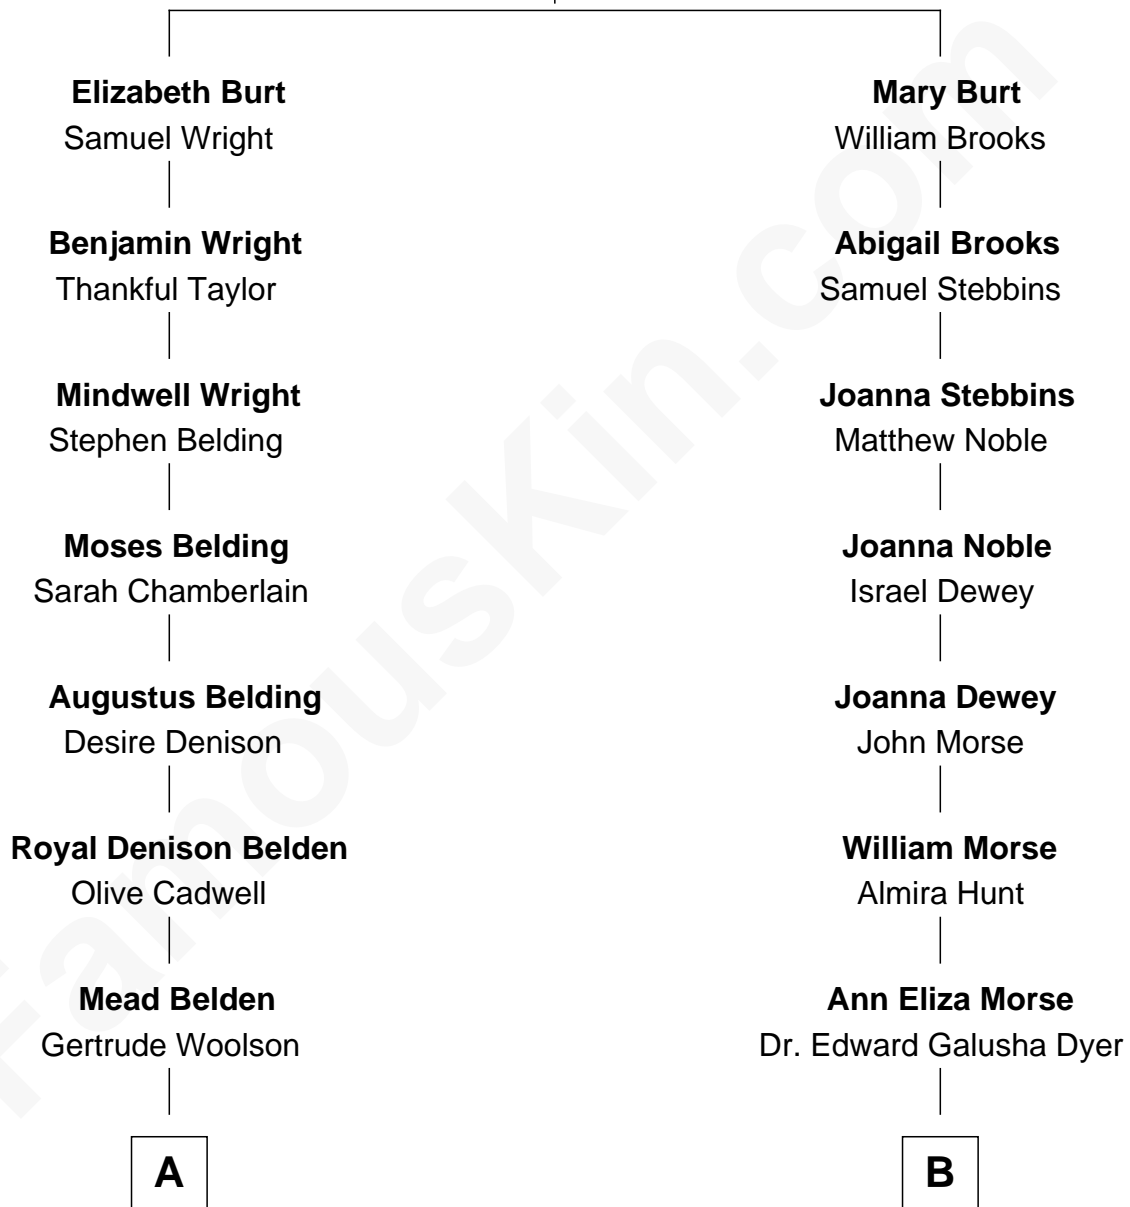

FamousKin.com Relationship Chart of

Howard Dean

79th Governor of Vermont

10th cousin 1 time removed of

Elisabeth Shue

TV and Movie Actress

Henry Burt
Eulalia Marche

A

Olive Gertrude Belden

Henry Wigglesworth

Sylvia Wigglesworth

James William Maitland

Andrea Belden Maitland

Howard Brush Dean

Howard Dean

79th Governor of Vermont

B

Emily Almira Dyer

Alexander Hunter Gunn

Alexander Hunter Gunn

Harriet Grace Brewster Willcox

Mary Brewster Gunn

Adoniram Judson Wells

Anne Brewster Wells