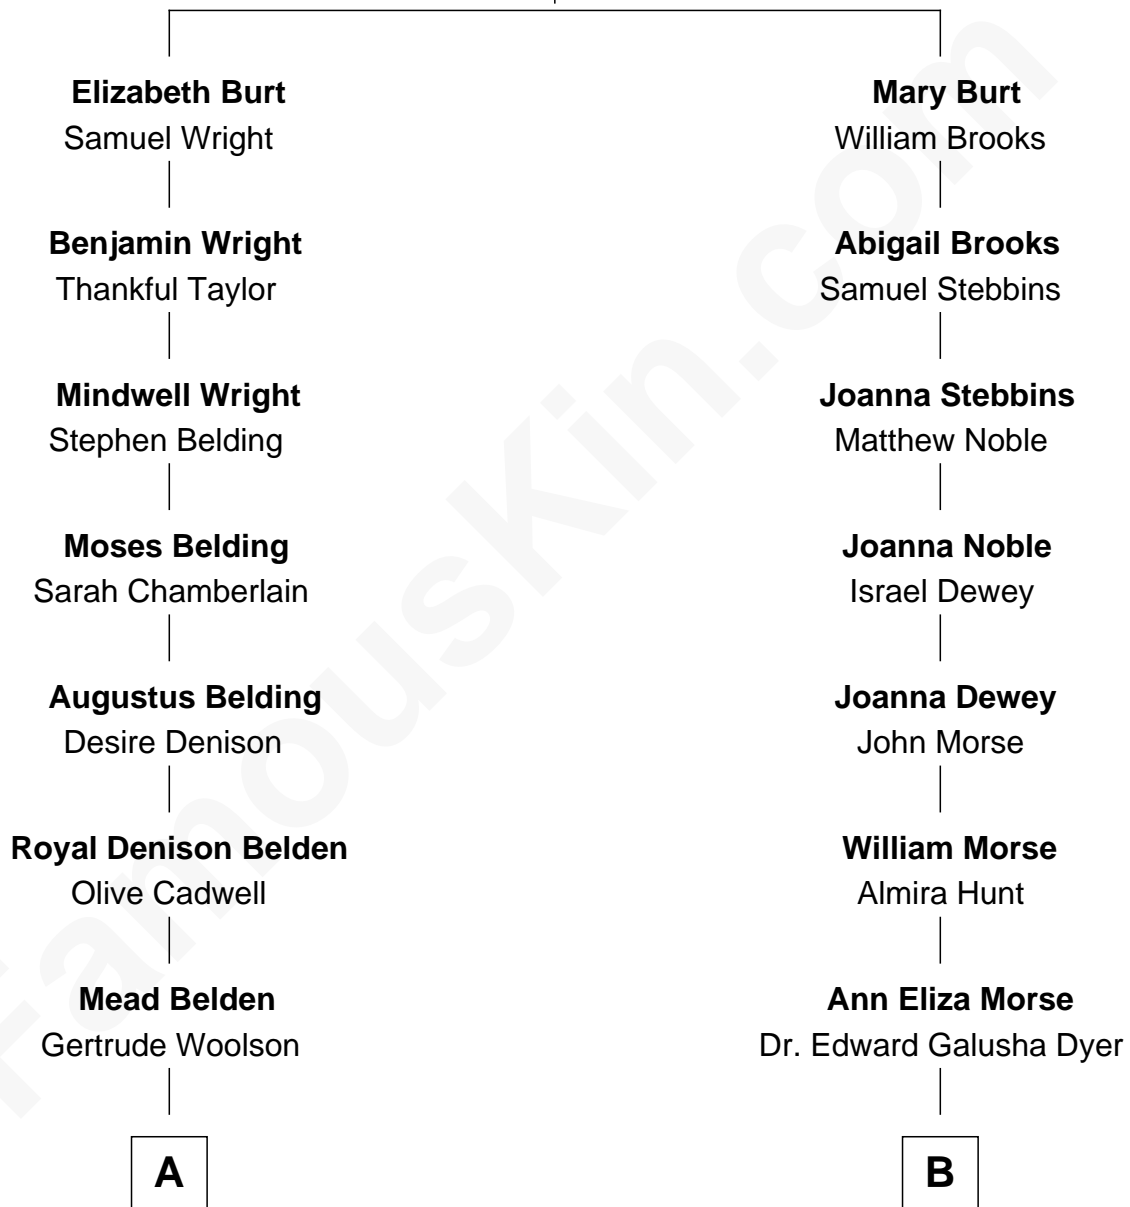

FamousKin.com Relationship Chart of

Howard Dean

79th Governor of Vermont

10th cousin 1 time removed of

Andrew Shue

TV Actor

Henry Burt
Eulalia Marche

A

Olive Gertrude Belden

Henry Wigglesworth

Sylvia Wigglesworth

James William Maitland

Andrea Belden Maitland

Howard Brush Dean

Howard Dean

79th Governor of Vermont

B

Emily Almira Dyer

Alexander Hunter Gunn

Alexander Hunter Gunn

Harriet Grace Brewster Willcox

Mary Brewster Gunn

Adoniram Judson Wells

Anne Brewster Wells